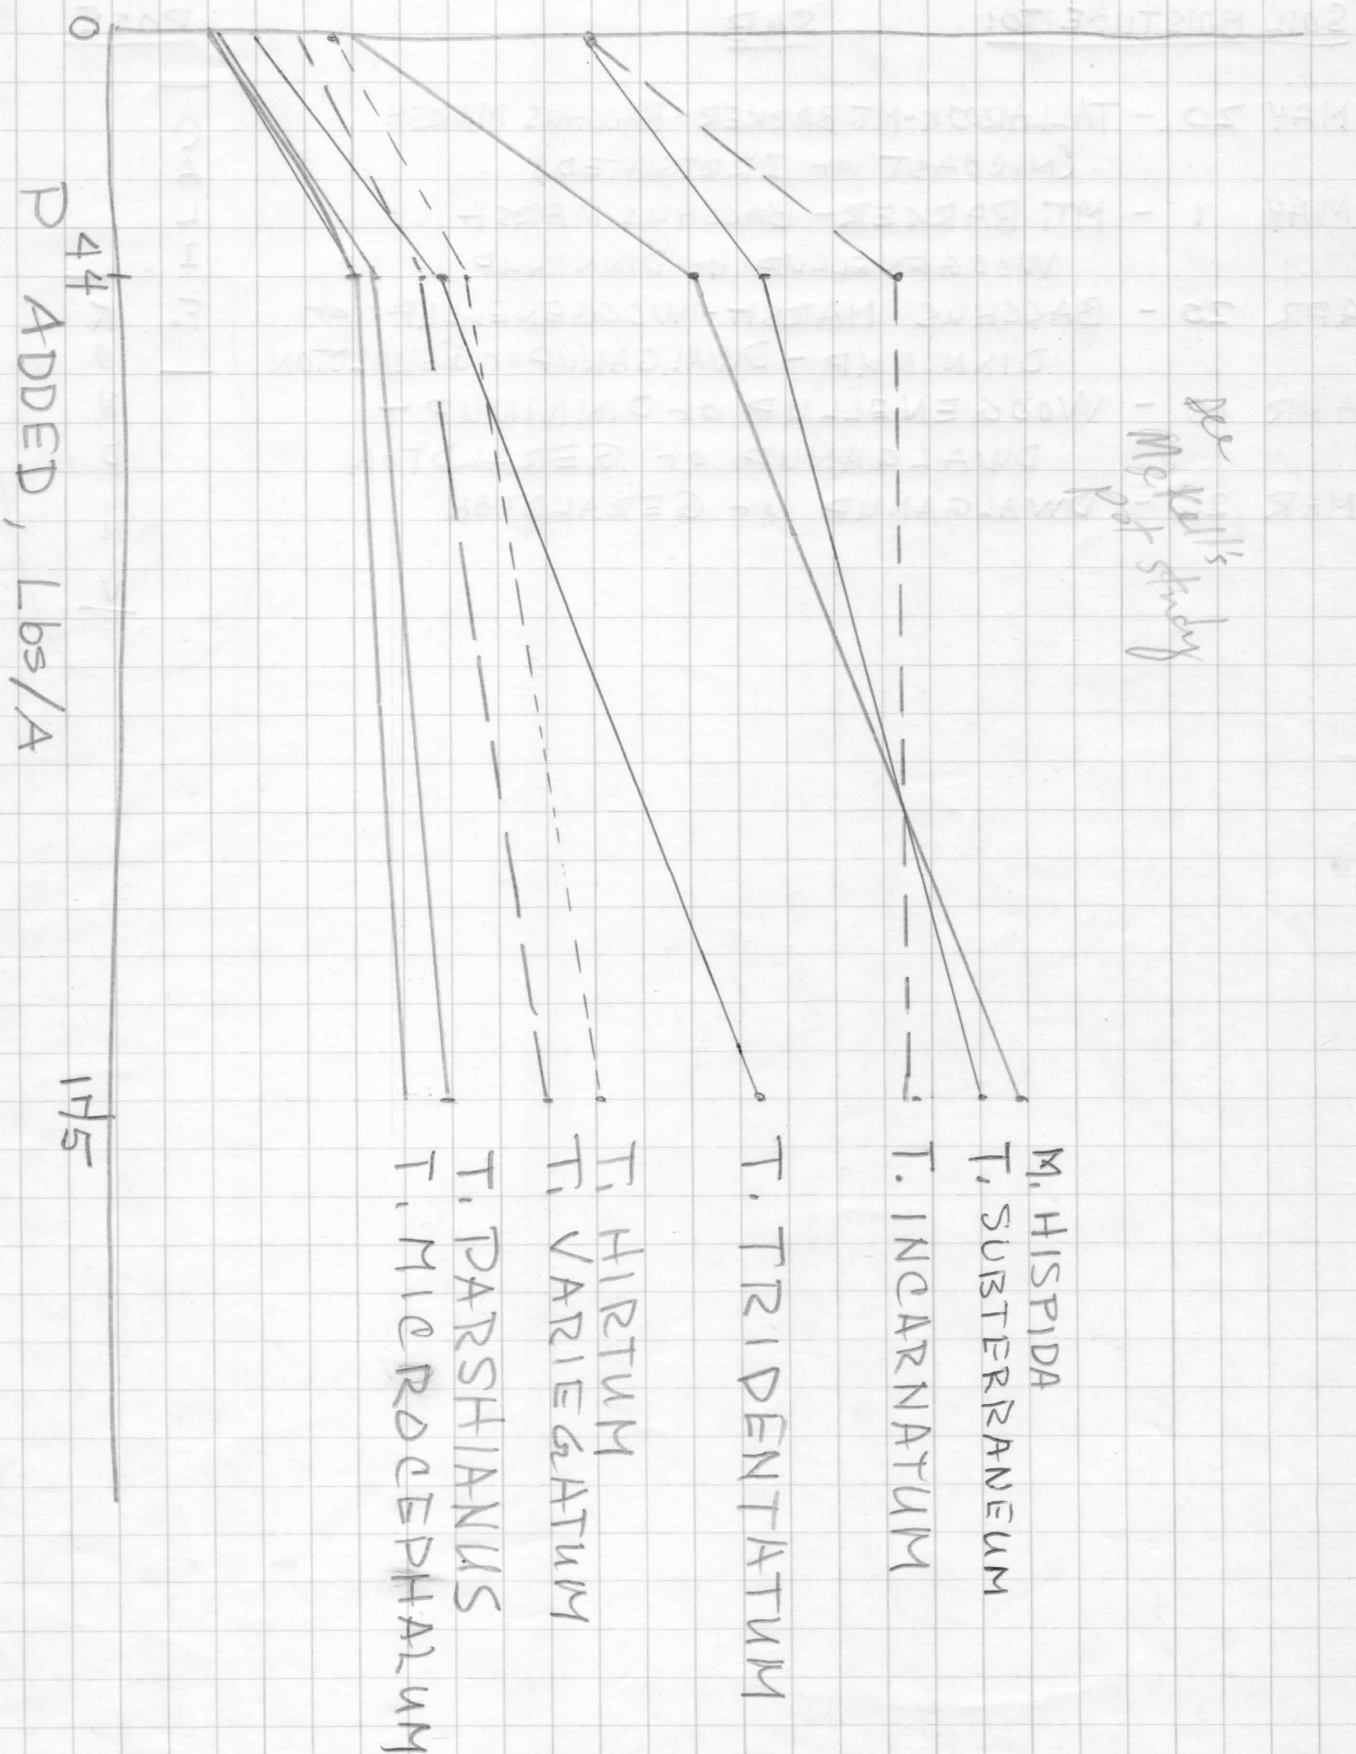

Soils
Dunwoon
Neville

2 copies
Stiles

Annual Legume - Yolo Co. - Street Ranch - March 23, 1966

Clover Variety	Pounds per Acre			Total	Ave.
	Rep I	Rep II	Rep III		
Kandarian Rose	1841	2853	3345	8039	2680
P.I. 170821 Rose	2256	1311	2294	5861	1954
Calif. Cert. Rose	2304	3113	2198	7615	2538
Dinnyp Sub.	2555	2182	2111	6848	2283
Geraldton Sub.	2564	2082	3027	7673	2558
Dwalganup Sub.	2063	1909	2294	6266	2089
Yarloop Sub.	1417	1215	2661	5293	1764
Clare Sub.	854		1735	2593	1297
Woogenellup Sub.	2015	1436	1745	5196	1732
Bacchus Marsh Sub.	1870	2111	3547	7528	2509
Tallaroak Sub.	1870	1735	2044	5649	1883
Mt Barker Sub.	2111	1562	2198	5871	1957
Dixie Crimson	2294	2776	2554	7624	2541
Chief Crimson	2863	2381	2931	8175	2725
Auburn Woollypod Vetch		1639			1639
Lana Woollypod Vetch			1995		1995

West Plot

Variety	Pounds per Acre
Auburn Woollypod Vetch	2429
Lana Woollypod Vetch	2256

YIELD OF TOPS

see
McKell's
pot study

P ADDED, Lbs/A

175

M. HISPIDA

T. SUBTERRANEUM

1
2
3
4

Days & Hours
Progressive
order
appearance

PRODUCTION →

NOV. DEC. JAN. FEB. MAR. APR. MAY JUNE

MT. BARKER - 3
BACCHUS MARSH - 2
WOOGENELLUP - 2
DINNINUP - 1
DUALGANUP - 1
GERALDTON - 1
TALBAROOK - 4

Height & Heavy
order of appearance