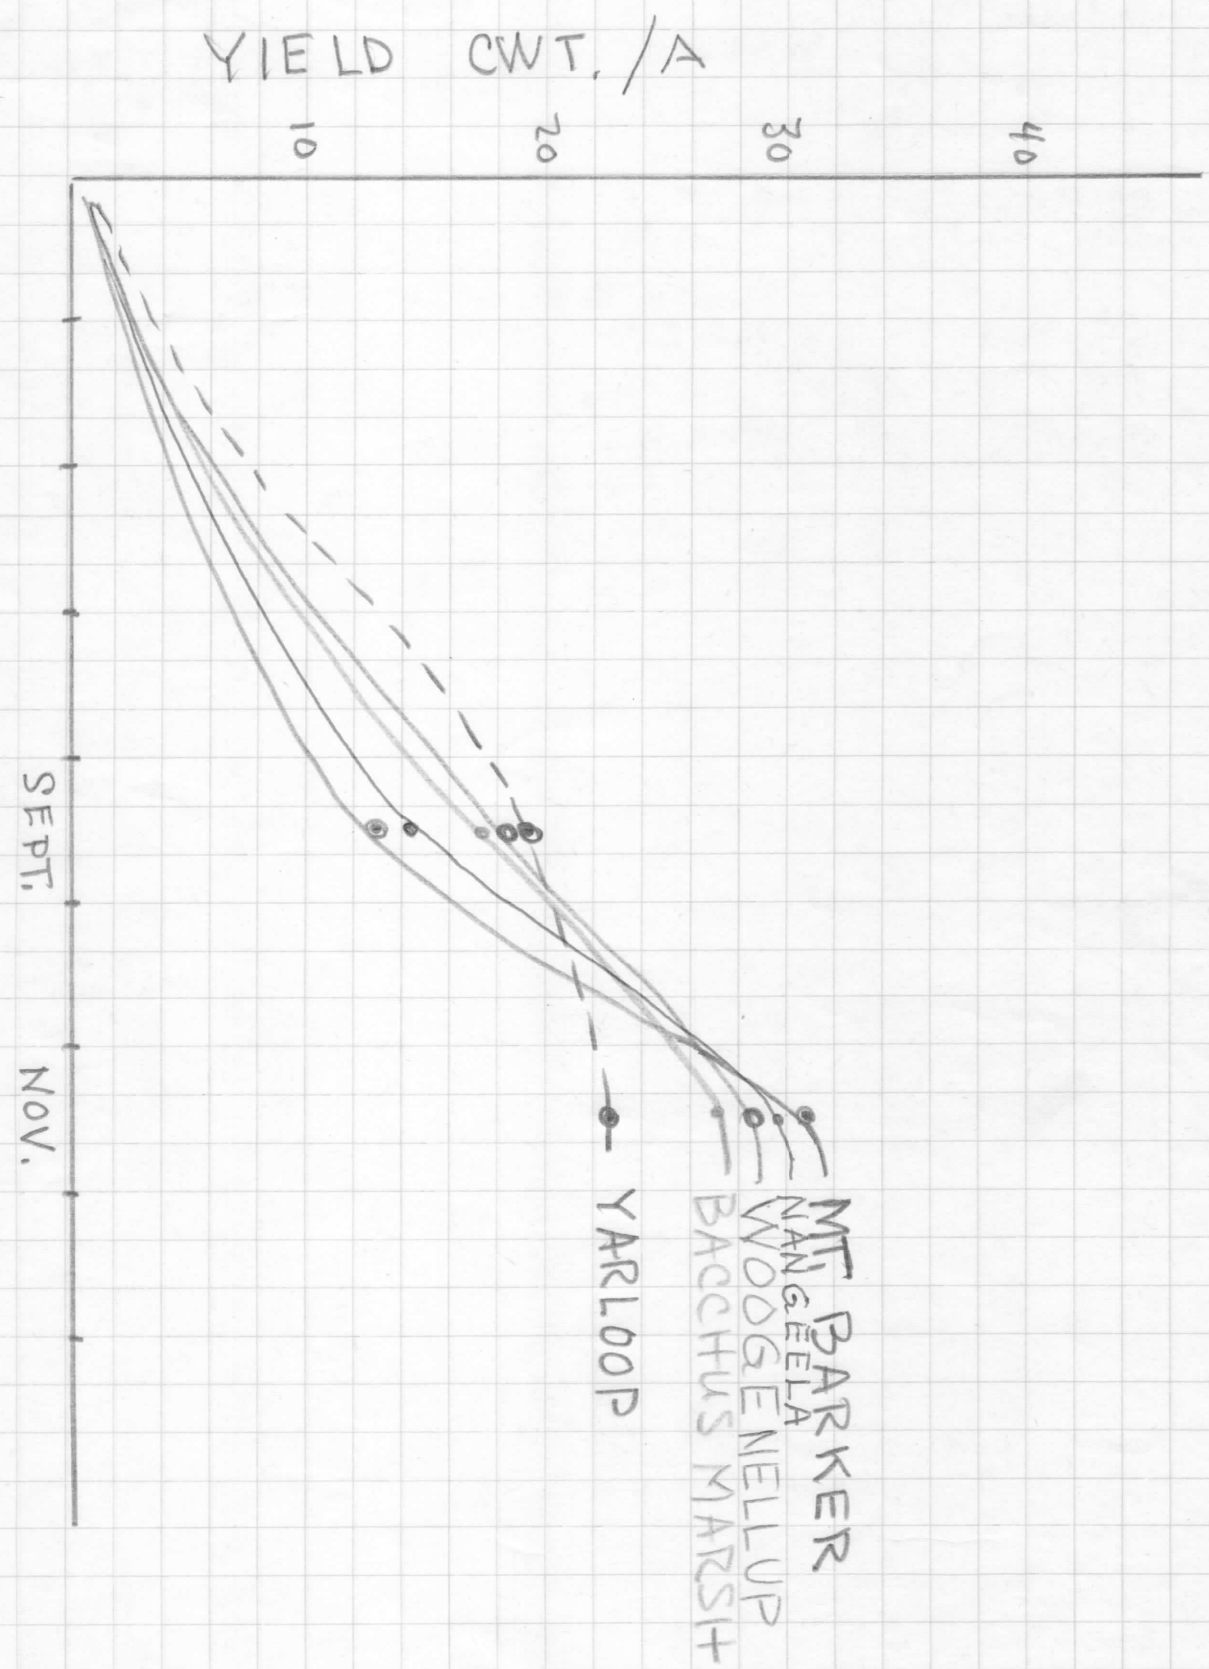

West Plot

Variety	Pounds per Acre
Auburn Woollypod Vetch	2429
Lana Woollypod Vetch	2256

YIELD OF TOPS

see
McKell's
pot study

P ADDED, Lbs/A

175

M. HISPIDA

T. SUBTERRANEUM

1
2
3
4

Days & Hours
Progressive
order
appearance

PRODUCTION →

NOV. DEC. JAN. FEB. MAR. APR. MAY JUNE

MT. BARKER - 3
BACCHUS MARSH - 2
WOOGENELLUP - 2
DINNINUP - 1
DUALGANUP - 1
GERALDTON - 1
TALBAROOK - 4

Height & Heavy
order of appearance