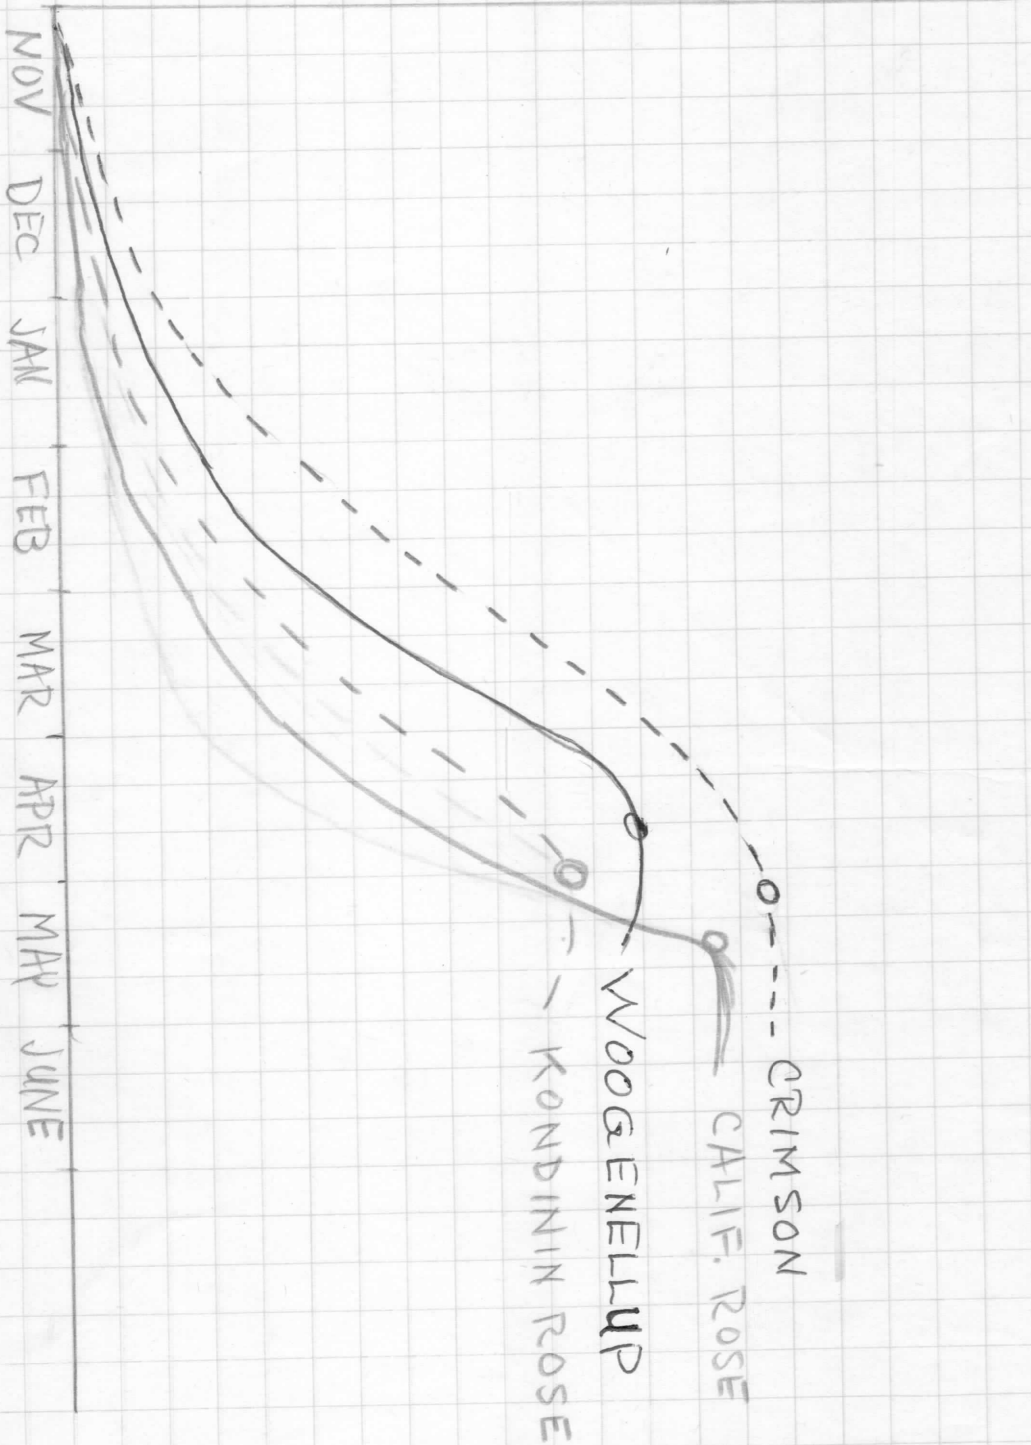

West Plot

Variety	Pounds per Acre
Auburn Woollypod Vetch	2429
Lana Woollypod Vetch	2256

YIELD OF TOPS

see
McKell's
pot study

P ADDED, Lbs/A

175

M. HISPIDA

T. SUBTERRANEUM

T. INCARNATUM

T. TRIDENTATUM

T. HIRTUM

T. VARIEGATUM

T. PARSHIANUS

T. MICROCEPHALUM

PRODUCTION →

CRIMSON
CALIF. ROSE
WOODGENELLUP
KONDININ ROSE

1
2
3
4

Days & Hours
Progressive
order
appearance

PRODUCTION →

NOV. DEC. JAN. FEB. MAR. APR. MAY JUNE

MT. BARKER - 3
BACCHUS MARSH - 2
WOOGENELLUP - 2
DINNINUP - 1
DUALGANUP - 1
GERALDTON - 1
TALBAROOK - 4

Height & Heavy
order of appearance