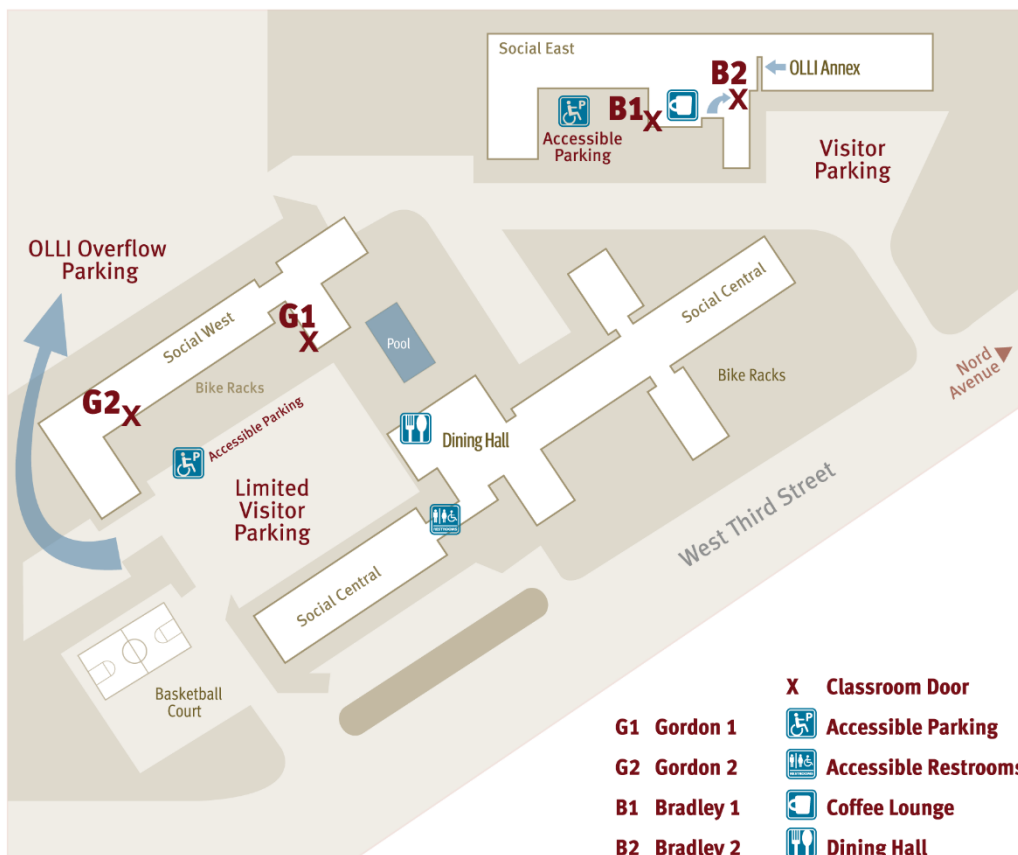

Osher Lifelong Learning Institute *at Chico State*

The Social Chico: Gordon & Bradley Classrooms

1400 W. 3rd St. | Cross Street: Nord Ave. / Walnut St. [CLICK TO MAP IT!](#)

**See next page for
larger map of
The Social Chico.**

Osher Lifelong Learning Institute *at Chico State*

The Social Chico: Gordon & Bradley Classrooms

1400 W. 3rd St. | Cross Street: Nord Ave. / Walnut St. [CLICK TO MAP IT!](#)