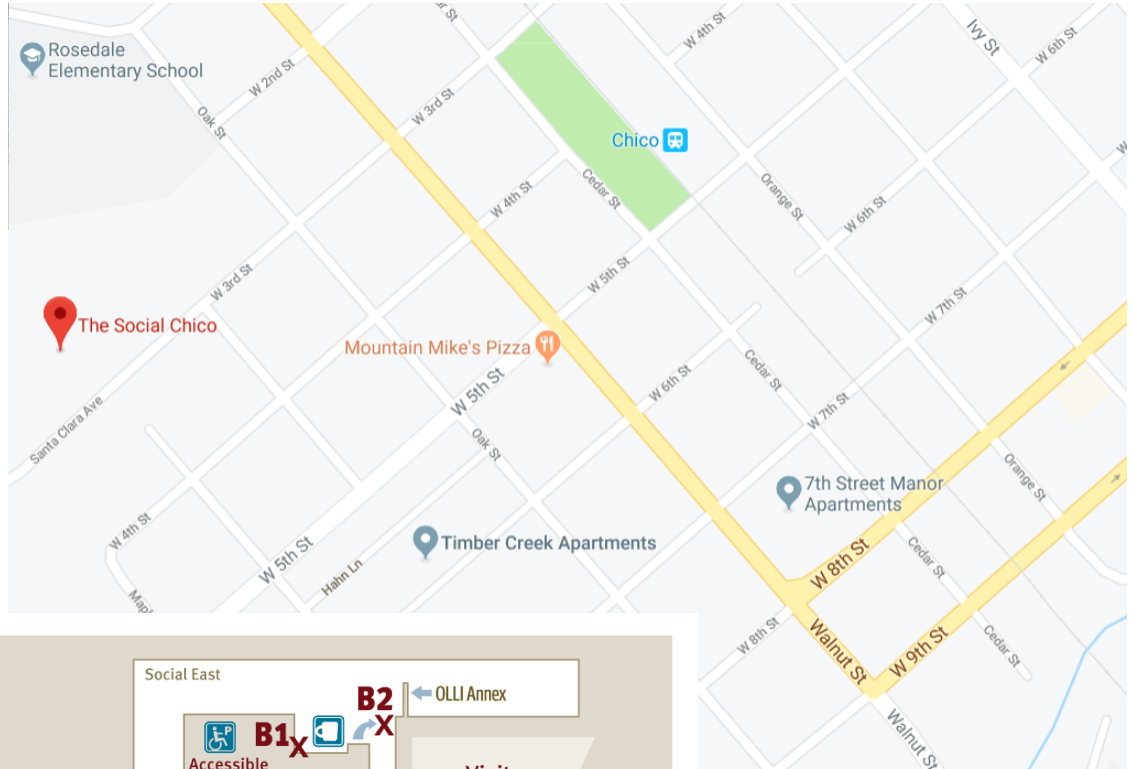

Osher Lifelong Learning Institute *at Chico State*

The Social Chico: Gordon & Bradley Classrooms

1400 W. 3rd St. | Cross Street: Nord Ave. / Walnut St. [CLICK TO MAP IT!](#)

**See next page for
larger map of
The Social Chico.**

Osher Lifelong Learning Institute *at Chico State*

The Social Chico: Gordon & Bradley Classrooms

1400 W. 3rd St. | Cross Street: Nord Ave. / Walnut St. [CLICK TO MAP IT!](#)