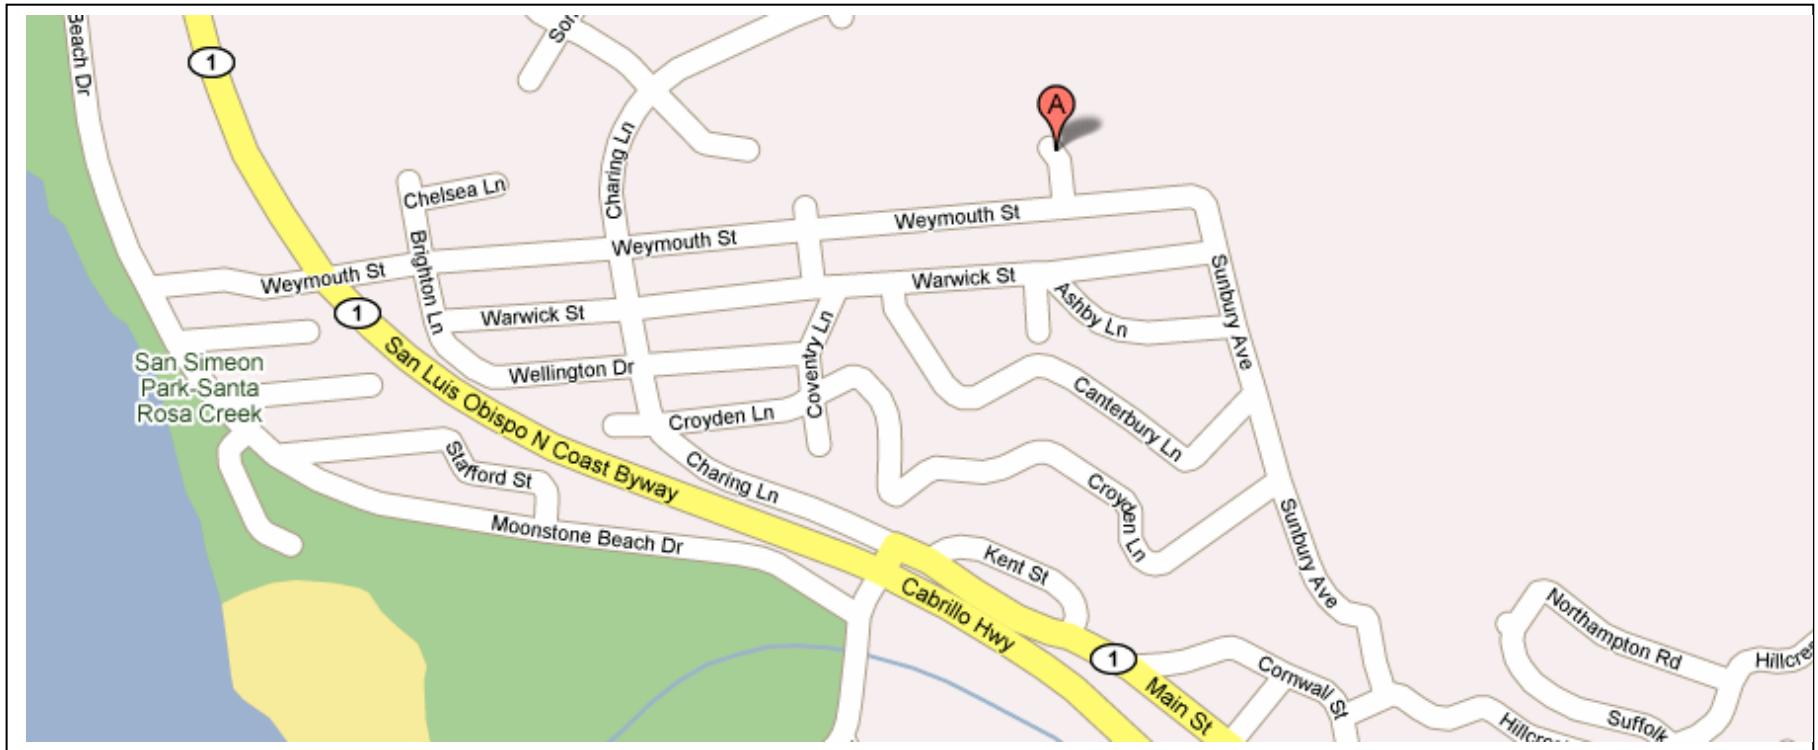

Map to Camp Wahoo! (Camp Yeager)

Camp Wahoo! 525 Ashby Lane, Cambria (Camp Yeager)

From Santa Maria

- North on Hwy 101 to San Luis Obispo
- Take Hwy 1 / Morro Bay Exit - stay on Hwy 1 through Morro Bay, past Cayucos
- Cambria is located on Hwy 1, approximately 15 miles North of Cayucos (35 miles North of San Luis Obispo)
- From Hwy. 1, turn right on Weymouth Street (there is no stop light at this intersection) proceed up the hill. Turn left at Ashby Lane (approx. $\frac{1}{2}$ mile up the hill from Hwy. 1). You will be driving through a residential area on Weymouth St.