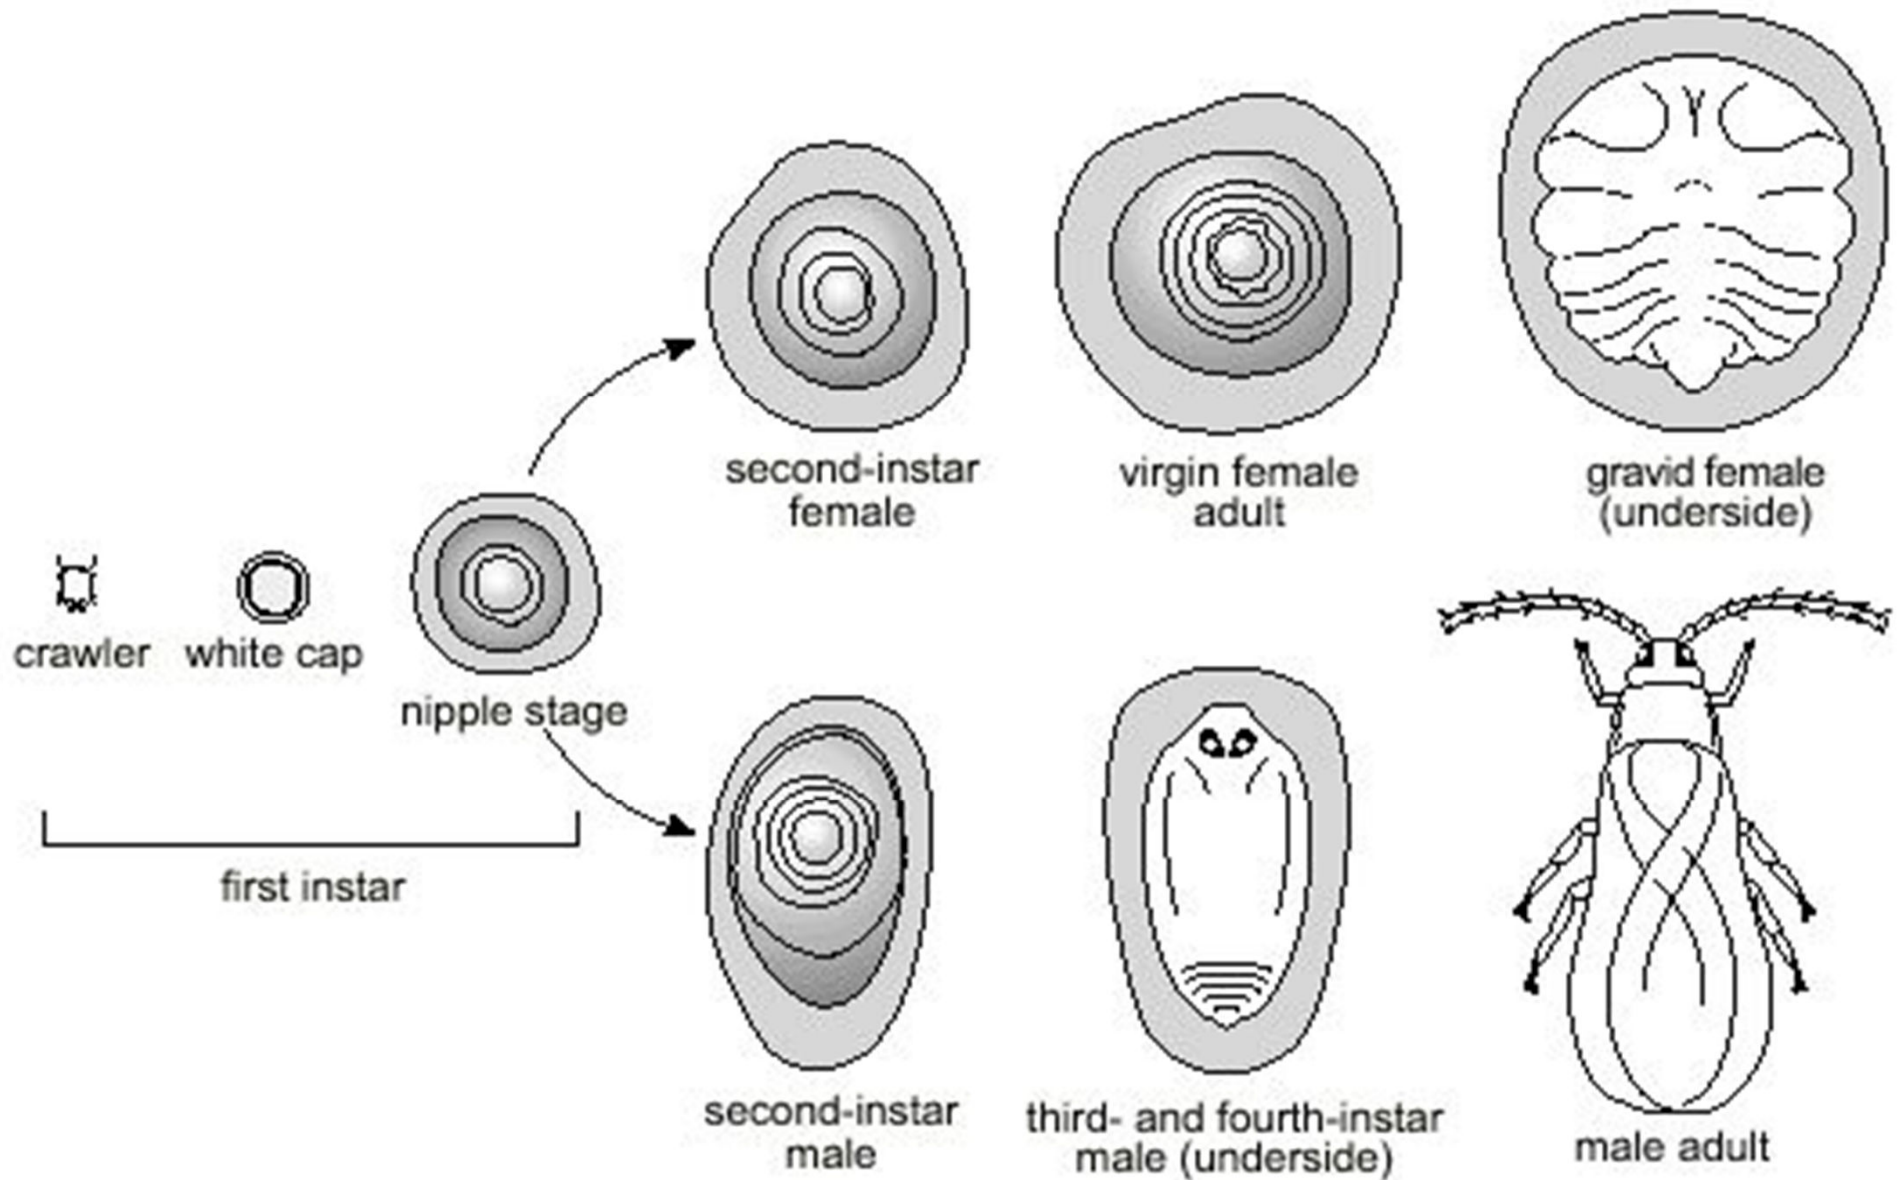

Scale insects

- Armored scales – no honeydew, cover can be removed
- Soft scales – secrete honeydew, cover can't be removed

California red scale

Scale insects

- Pest of many plants
- High populations and honeydew problematic
- Suck plant fluids, infest fruits
- Crawlers are the mobile instar – armored scales do not move, soft scales rarely move
- Males rarely seen, do not feed

A microscopic image showing several San Jose scale insects. The most prominent is a large, round, mature female scale, which is a dark, circular, shell-like structure with a central opening. To its right is a smaller, pear-shaped immature male scale. The background is dark and filled with numerous other scales of various sizes and stages, some appearing as small, round, brownish-orange spots.

San Jose scale adults and immatures. The large round one is the mature female and pear shaped one is the immature male

San Jose scale adult females with the cover removed

San Jose scale adult male

High population of San Jose scale on limb of fruit tree