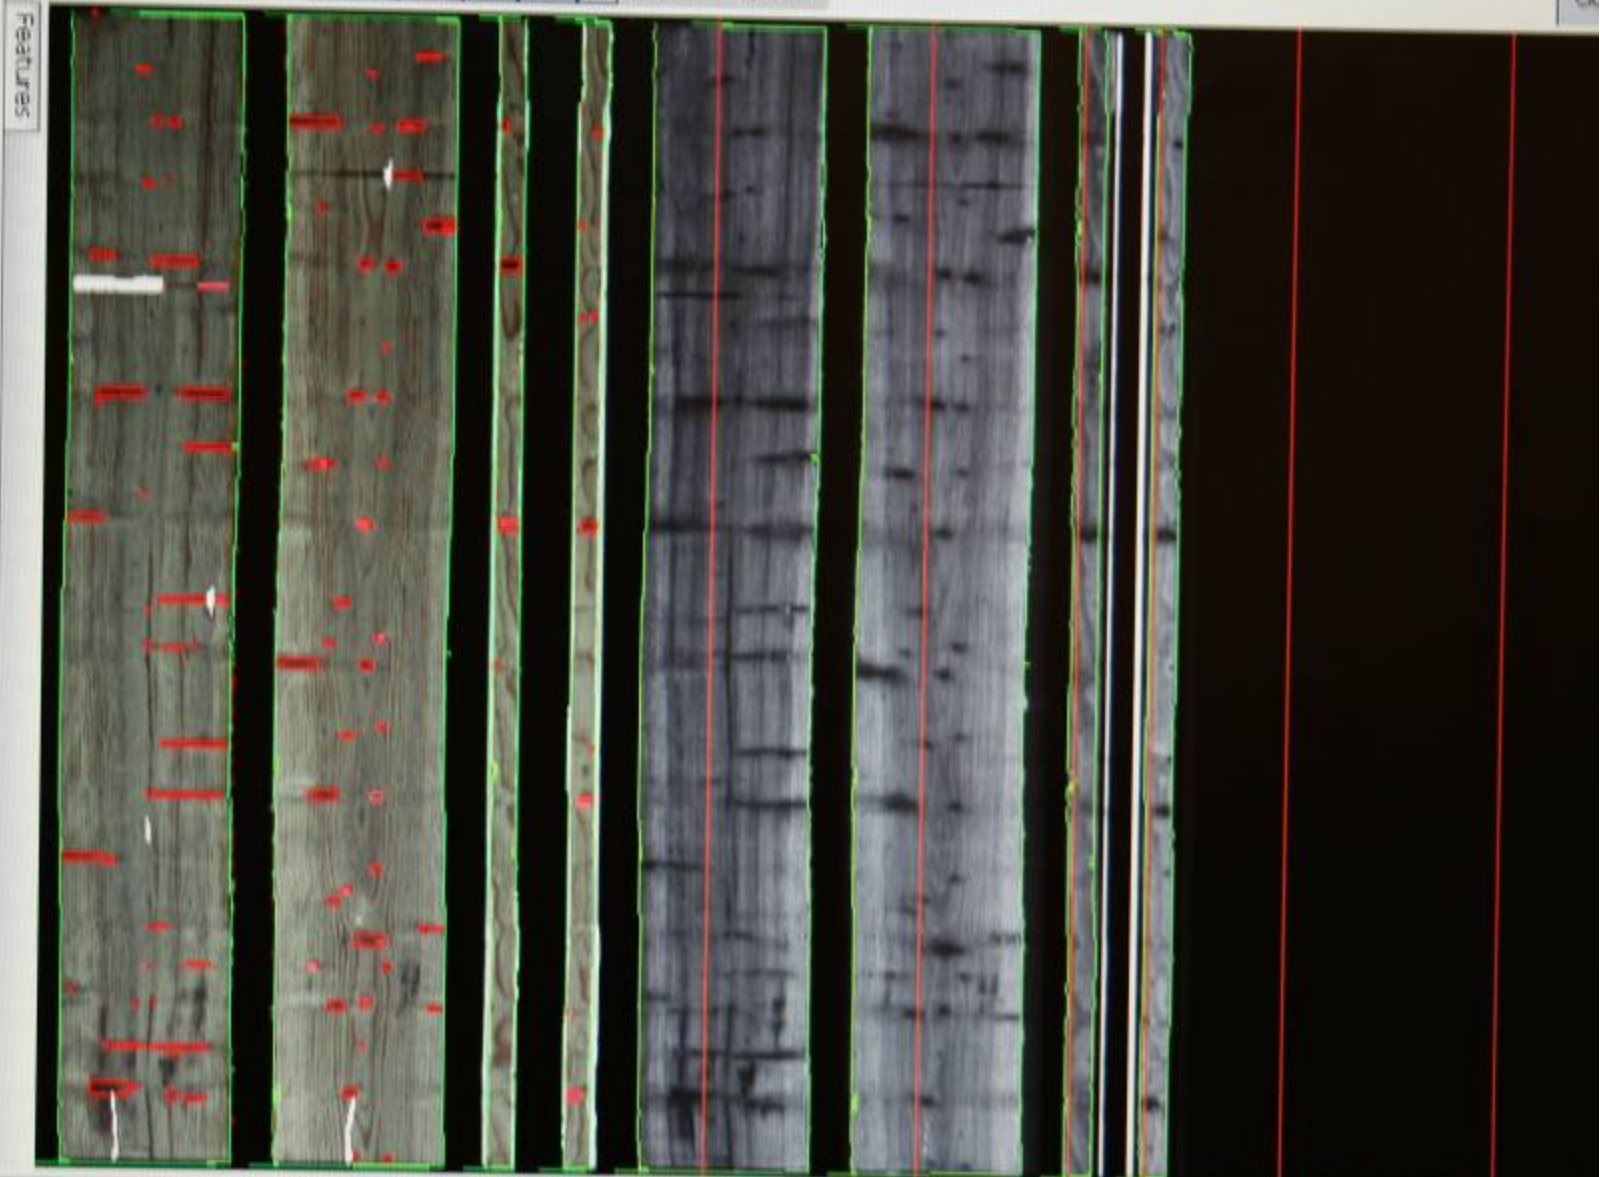

Small Log Utilization

Wet Decks

SHIFT ACTIVE LOG 0
 DOWNTIME..... 21:25
 STOPPED..... 0: 0
 STOPCOUNT..... 30
 LOGCOUNT..... 1924
 SCAN ERRORS... 0
 LOGS/MINUTE .. 6.0
 LOGS/5MINUTE . 6.0
 LOGS/PEAK 3M . 7.0
 PLC/Eth 153. 0
 RANGE 0 UPR 0 LWR
 LNTH 0U 0L 0E
 SCANINTERRUPTS 10529
 TDMSP DT 20FF 0
 SPECIES= WHITE FIR 1
 AVG TAPER/ 10FT 1.41
 LASERLENGTH OFF
 YOKEUSED=4 END=33
 REAL-SHAPE POWER ON
 FRONT LEFTSAW 2950
 LEFT CHIPPER. 1790
 FRONT RIGHTSAW 2950
 RIGHT CHIPPER. 0
 DIA= 8517C 8996S
 LOGLENGTH 16
 CANTLENGTH ... 16
 TRIM 0 ME 0 FE 0T
 CHIPDEPTHLEFT. 1361
 CHIPDEPTRIGHT 1352
 \$ 874L. 886S. 873R
 SHIFT 895I -105F
 CANTSHIFT ... 1000
 SKEW/6in ... 57
 CHARGER COM -1893
 SKEW COMMAND -1444
 SOLUTIONTIME . 594
 LOGSCALE 111850 40
 LUMBERSCALE...205969
 RECOVERY 184
 VALUE-DRIVEN GRADE 1

Spec.	Thickness (N)	Width (N)	Length (N)	Volume	Boards	Value	Solut.	Timestamp	LRP
White Fir	3	7	12	4189.0	5	12.11	Curve	2007/09/14 12:57:17	348
White Fir	7	11	16	17529.0	7	57.35	Curve	2007/09/14 12:57:25	322
White Fir	5	9	16	8566.0	5	28.43	Curve	2007/09/14 12:57:30	345
White Fir	3	6	10	3229.0	4	10.00	Straight	2007/09/14 12:57:41	334
White Fir	3	6	16	5323.0	4	16.66	Curve	2007/09/14 12:57:47	304
White Fir	5	10	16	10401.0	5	32.67	Curve	2007/09/14 12:57:52	307
White Fir	5	12	16	13199.0	7	38.67	Curve	2007/09/14 12:57:58	295
White Fir	7	10	16	15441.0	6	54.01	Curve	2007/09/14 12:58:11	344
White Fir	5	10	15	11059.0	6	35.34	Curve	2007/09/14 12:58:16	312
White Fir	3	6	18	5331.0	3	18.00	Curve	2007/09/14 12:58:22	327

Debug

Details

Pause Prev Next Show Sol Defects Color Trac Thru GA Encoder Dwell

22834419 6007IP19 1.508 x 9.255 x 168.70

MASTER	IP03	IP07	IP12	IP16	IP20	IP24	IP28	OPT00	SCHEDULE	Programs	34175 Eve
IP00	IP04	IP08	IP13	IP17	IP21	IP25	IP29	OPT01	BOARDPR	Temperatu	0 Alarms
IP01	IP05	IP09	IP14	IP18	IP22	IP26	IP30	OPT02	WAPP		