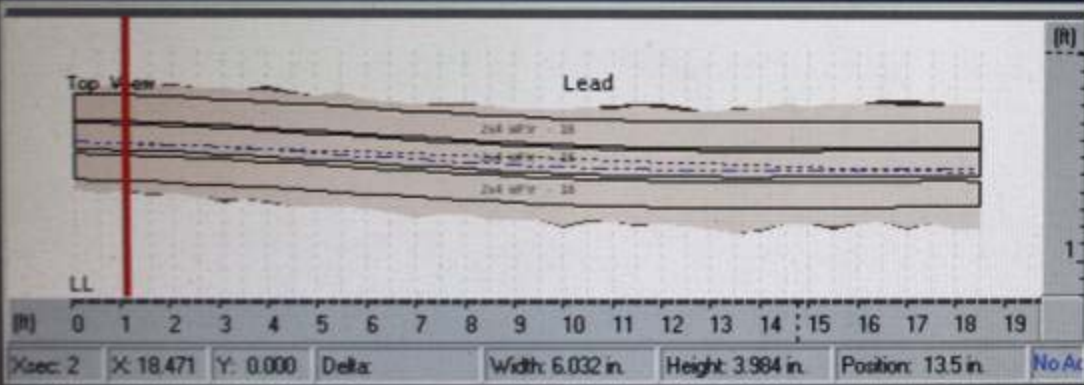

Small Log Utilization

Wet Decks

SHIFT ACTIVE LOG 0
 DOWNTIME..... 21:25
 STOPPED..... 0: 0
 STOPCOUNT..... 30
 LOGCOUNT..... 1924
 SCAN ERRORS... 0
 LOGS/MINUTE .. 6.0
 LOGS/5MINUTE . 6.0
 LOGS/PEAK 3M . 7.0
 PLC/Eth 153. 0
 RANGE 0 UPR 0 LWR
 LNTH 0U 0L 0E
 SCANINTERRUPTS 10529
 TDMSP DT 20FF 0
 SPECIES= WHITE FIR 1
 AVG TAPER/ 10FT 1.41
 LASERLENGTH OFF
 YOKEUSED=4 END=33
 REAL-SHAPE POWER ON
 FRONT LEFTSAW 2950
 LEFT CHIPPER. 1790
 FRONT RIGHTSAW 2950
 RIGHT CHIPPER. 0
 DIA= 8517C 8996S
 LOGLENGTH 16
 CANTLENGTH ... 16
 TRIM 0 ME 0 FE 0T
 CHIPDEPTHLEFT. 1361
 CHIPDEPTRIGHT 1352
 \$ 874L. 886S. 873R
 SHIFT 895I -105F
 CANTSHIFT ... 1000
 SKEW/6in ... 57
 CHARGER COM -1893
 SKEW COMMAND -1444
 SOLUTIONTIME . 594
 LOGSCALE 111850 40
 LUMBERSCALE...205969
 RECOVERY 184
 VALUE-DRIVEN GRADE 1

Spec.	Thickness (N)	Width (N)	Length (N)	Volume	Boards	Value	Solut.	Timestamp	LRP
White Fir	3	7	12	4189.0	5	12.11	Curve	2007/09/14 12:57:17	348
White Fir	7	11	16	17529.0	7	57.35	Curve	2007/09/14 12:57:25	322
White Fir	5	9	16	8566.0	5	28.43	Curve	2007/09/14 12:57:30	345
White Fir	3	6	10	3229.0	4	10.00	Straight	2007/09/14 12:57:41	334
White Fir	3	6	16	5323.0	4	16.66	Curve	2007/09/14 12:57:47	304
White Fir	5	10	16	10401.0	5	32.67	Curve	2007/09/14 12:57:52	307
White Fir	5	12	16	13199.0	7	38.67	Curve	2007/09/14 12:57:58	295
White Fir	7	10	16	15441.0	6	54.01	Curve	2007/09/14 12:58:11	344
White Fir	5	10	15	11059.0	6	35.34	Curve	2007/09/14 12:58:16	312
White Fir	3	6	18	5331.0	3	18.00	Curve	2007/09/14 12:58:22	327

Product	Spec.	Length	Value
2x4 WFr	White Fir	18	6.00
2x4 WFr	White Fir	18	6.00
2x4 WFr	White Fir	18	6.00

Boards

Data

Images

Board Queue

True-Q Scores

True-Q Images

Image Levels