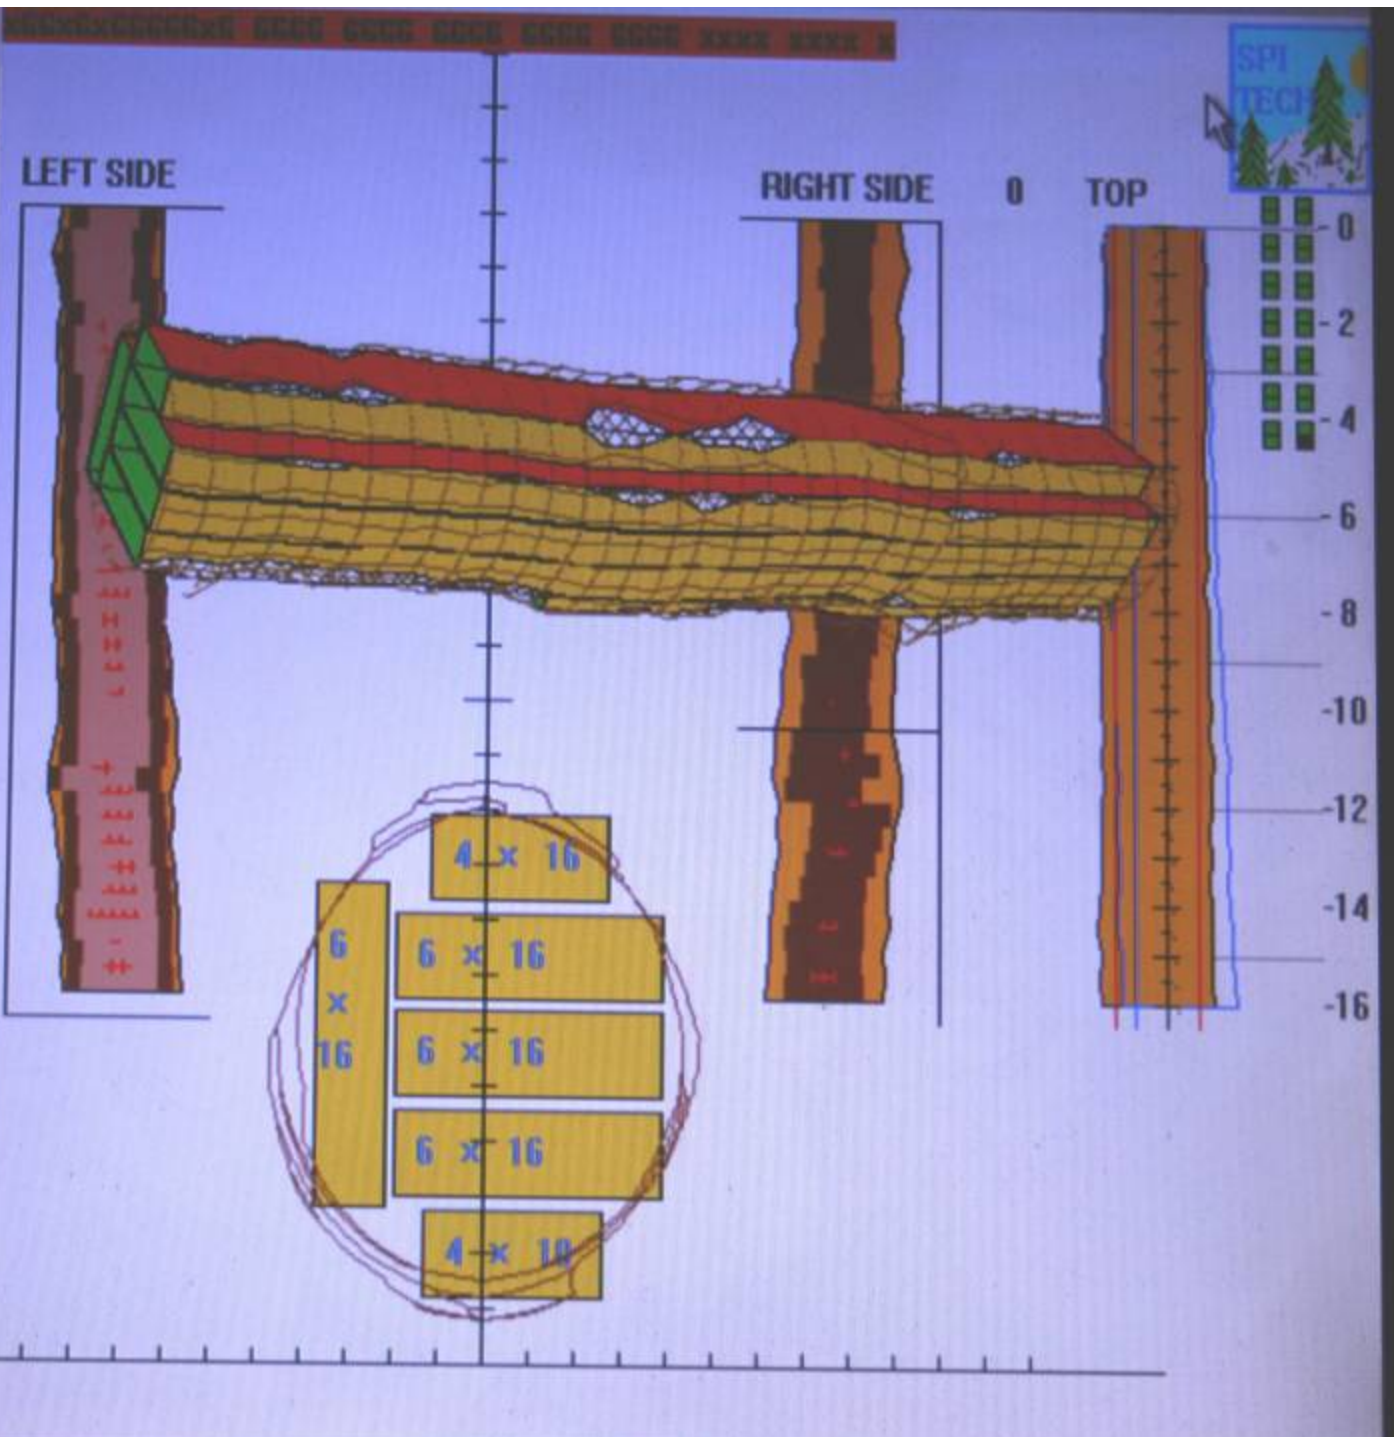

Small Log Utilization

Wet Decks

SHIFT ACTIVE LOG 0
 DOWNTIME..... 21:25
 STOPPED..... 0: 0
 STOPCOUNT..... 30
 LOGCOUNT..... 1924
 SCAN ERRORS... 0
 LOGS/MINUTE .. 6.0
 LOGS/5MINUTE . 6.0
 LOGS/PEAK 3M . 7.0
 PLC/Eth 153. 0
 RANGE 0 UPR 0 LWR
 LNTH 0U 0L 0E
 SCANINTERRUPTS 10529
 TDMSP DT 20FF 0
 SPECIES= WHITE FIR 1
 AVG TAPER/ 10FT 1.41
 LASERLENGTH OFF
 YOKEUSED=4 END=33
 REAL-SHAPE POWER ON
 FRONT LEFTSAW 2950
 LEFT CHIPPER. 1790
 FRONT RIGHTSAW 2950
 RIGHT CHIPPER. 0
 DIA= 8517C 8996S
 LOGLENGTH 16
 CANTLENGTH ... 16
 TRIM 0 ME 0 FE 0T
 CHIPDEPTHLEFT. 1361
 CHIPDEPTRIGHT 1352
 \$ 874L. 886S. 873R
 SHIFT 895I -105F
 CANTSHIFT ... 1000
 SKEW/6in ... 57
 CHARGER COM -1893
 SKEW COMMAND -1444
 SOLUTIONTIME . 594
 LOGSCALE 111850 40
 LUMBERSCALE...205969
 RECOVERY 184
 VALUE-DRIVEN GRADE 1

Spec.	Thickness (N)	Width (N)	Length (N)	Volume	Boards	Value	Solut.	Timestamp	LRP
White Fir	3	7	12	4189.0	5	12.11	Curve	2007/09/14 12:57:17	348
White Fir	7	11	16	17529.0	7	57.35	Curve	2007/09/14 12:57:25	322
White Fir	5	9	16	8566.0	5	28.43	Curve	2007/09/14 12:57:30	345
White Fir	3	6	10	3229.0	4	10.00	Straight	2007/09/14 12:57:41	334
White Fir	3	6	16	5323.0	4	16.66	Curve	2007/09/14 12:57:47	304
White Fir	5	10	16	10401.0	5	32.67	Curve	2007/09/14 12:57:52	307
White Fir	5	12	16	13199.0	7	38.67	Curve	2007/09/14 12:57:58	295
White Fir	7	10	16	15441.0	6	54.01	Curve	2007/09/14 12:58:11	344
White Fir	5	10	15	11059.0	6	35.34	Curve	2007/09/14 12:58:16	312
White Fir	3	6	18	5331.0	3	18.00	Curve	2007/09/14 12:58:22	327

Product	Spec.	Length	Value
2x4 WFr	White Fir	18	6.00
2x4 WFr	White Fir	18	6.00
2x4 WFr	White Fir	18	6.00

Boards

Data

Images

Board Queue

True-Q Scores

True-Q Images

Image Levels