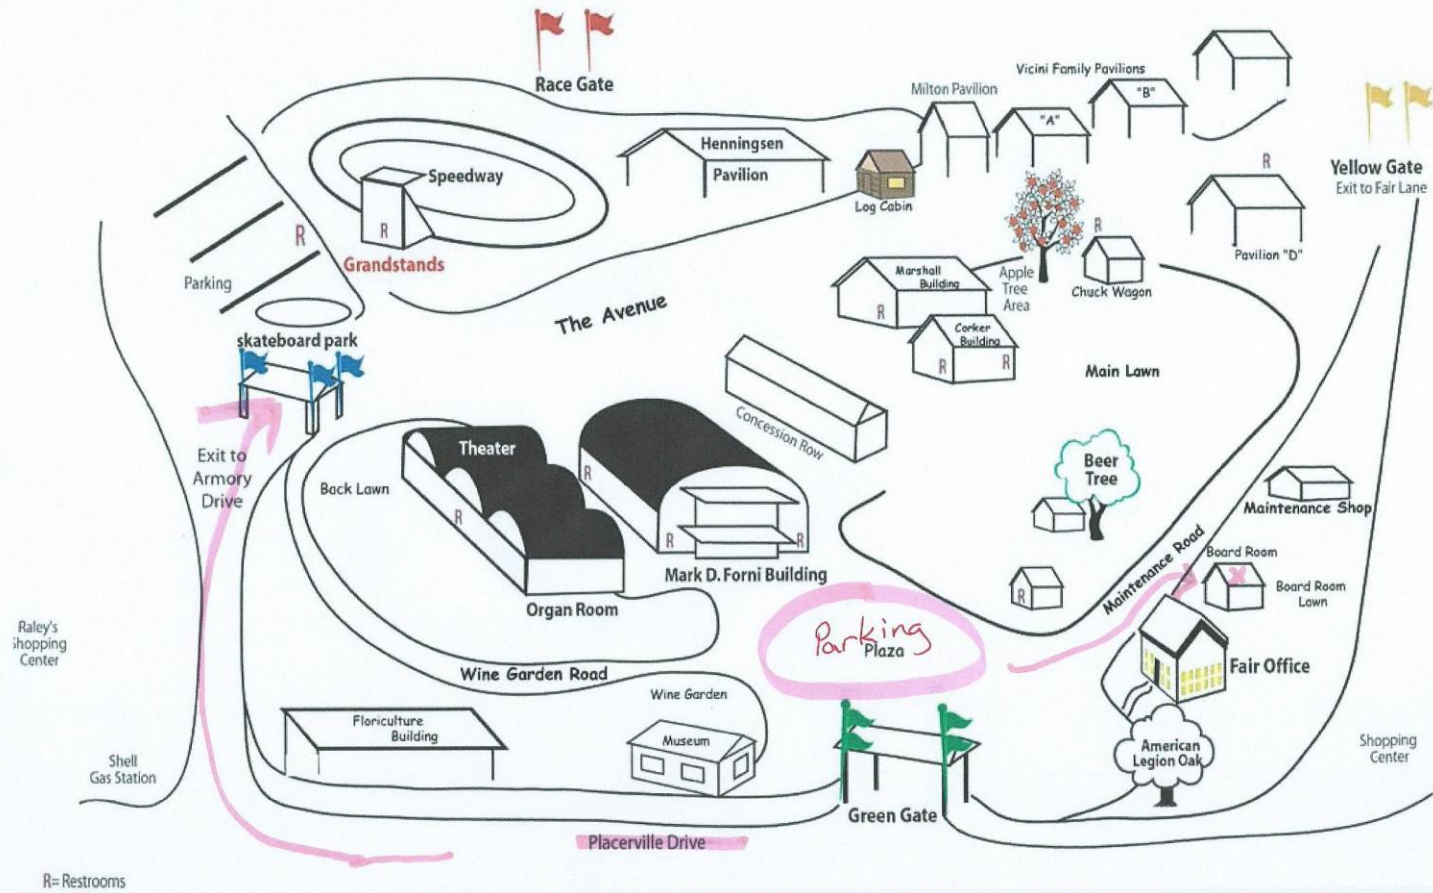

El Dorado Fairgrounds

100 Placerville Drive • Placerville, CA 95667

Directions to the Board Room at the El Dorado County Fairgrounds.

Enter at the Blue Gate on Armory Drive (from Placerville drive turn at the Shell gas station onto Amory Dr.)

The Board Room is the light yellow building located on Maintenance Rd behind the Fair Office.