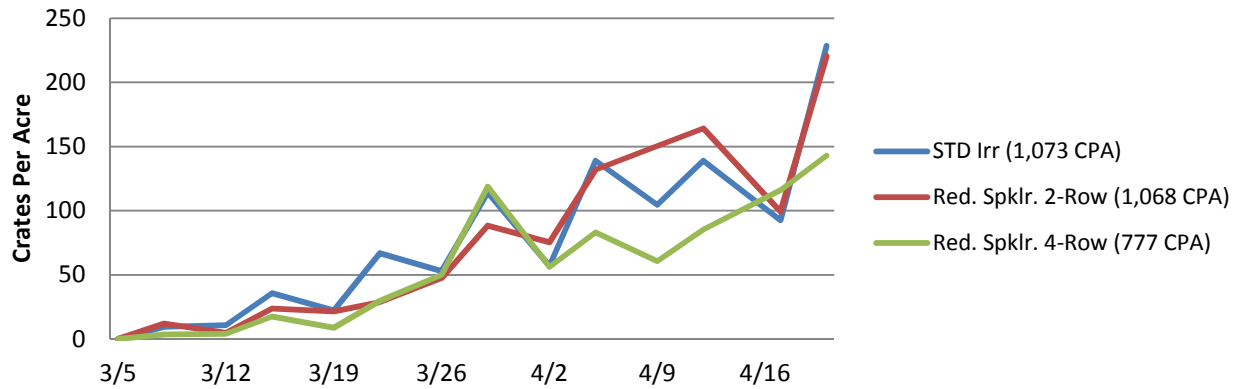

Manzanita Berry Farms - 2013 Reduced Sprinkler Trial Ranch 7 - cv. PS1.125

Manzanita Berry Farms - 2013 Reduced Sprinkler Trial Ranch 2 - cv. PS3.108

Observations: Previous years we experienced earlier fruiting in reduced sprinkler fields. Cold, very dry weather this year may have favored later blooming fields. Lack of rain may have favored the early added overhead irrigation plots. STD and 2-Row drip is HIGH-FLOW, 4-Row drip is LOW FLOW