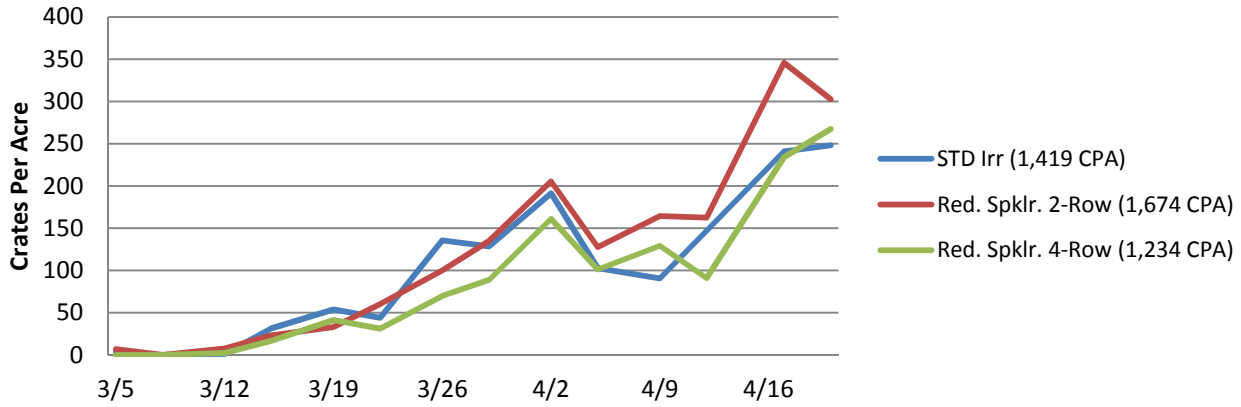

Manzanita Berry Farms - 2013 Reduced Sprinkler Trial Ranch 7 - cv. PS1.125

Manzanita Berry Farms - 2013 Reduced Sprinkler Trial Ranch 2 - cv. PS3.108

Observations: Previous years we experienced earlier fruiting in reduced sprinkler fields. Cold, very dry weather this year may have favored later blooming fields. Lack of rain may have favored the early added overhead irrigation plots. STD and 2-Row drip is HIGH-FLOW, 4-Row drip is LOW FLOW