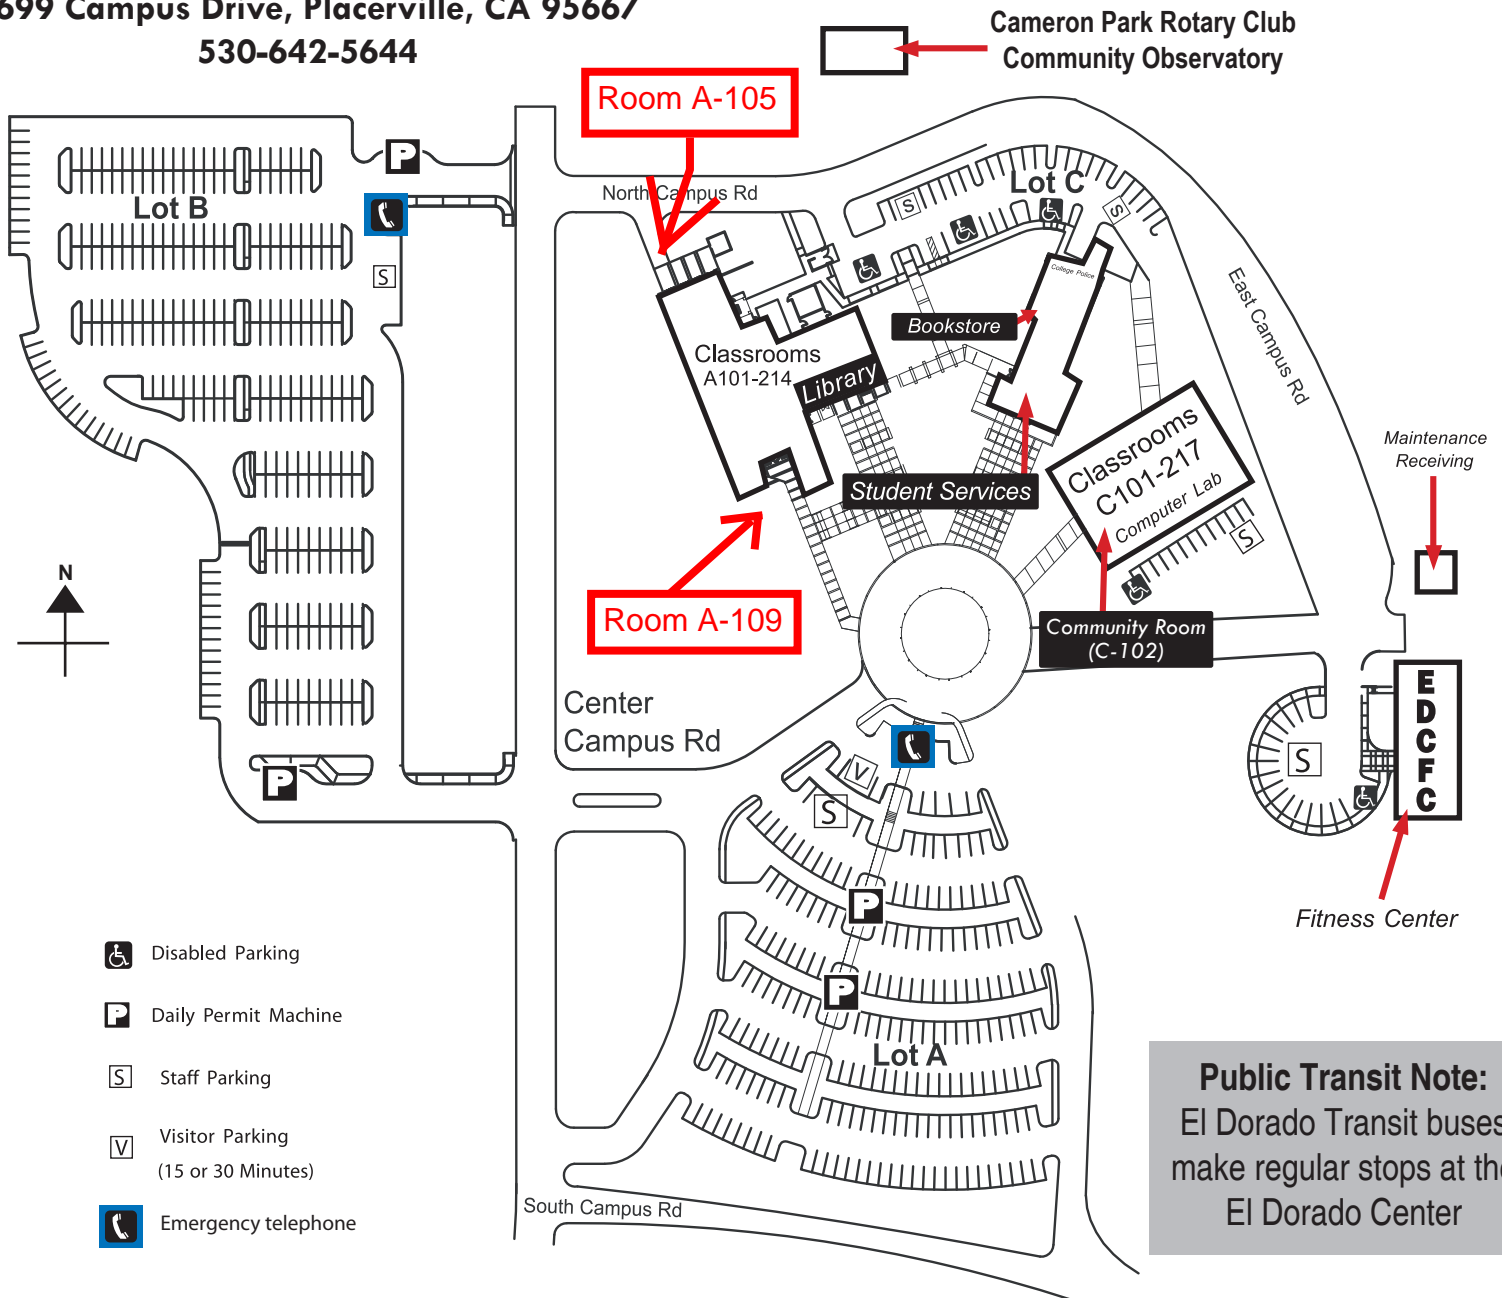

6699 Campus Drive, Placerville, CA 95667
530-642-5644

El Dorado Center Legend

1. **Building 1**
   Classrooms A101-214
   Library
2. **Building 2**
   First Floor
   Admissions
   Assessment
   Bookstore (B-126)
   CalWORKs/EOP&S
   College Police (B-128)
   Counseling
   DSP&S (B-121)
   Financial Aid (B-120)
   Student Government (B-122)
   Student Lounge
   Student Services
3. Second Floor
   College Administration
   Faculty offices
   Outreach (B-232)

1. **Building 3**
   Classrooms C101-214
   First Floor
   Art studio (C-105)
   Community Room (C-102)
2. Second Floor
   Computer Lab (C-204)
   English Center (C-213)
   Tutoring Center (C-204)

1. **Building 4**
   Fitness Center (EDFC)

1. **Building 6**
   Custodial
   Facilities Management/Grounds
   Maintenance
   Receiving

Directions

From the Sacramento area, take Highway 50 east towards Placerville. Take the El Dorado Road exit and turn left at the first stop sign off the highway. Continue on this road for 1.3 miles. Turn left at the first traffic signal (this is Missouri Flat Road). Continue on Missouri Flat Road (which becomes Green Valley Road) for 1.5 miles. Turn right on Campus Drive, which is just past the El Dorado County Office of Education and Elementary School.

From the Lake Tahoe area, take Highway 50 west towards Sacramento. Take the El Dorado Road exit and turn right at the first stop sign off the highway. Continue on this road for 1.3 miles. Turn left at the first traffic signal (this is Missouri Flat Road). Continue on Missouri Flat Road (which becomes Green Valley Road) for 1.5 miles. Turn right on Campus Drive, which is just past the El Dorado County Office of Education and Elementary School.

Parking is available throughout the campus ($1 daily parking pass).