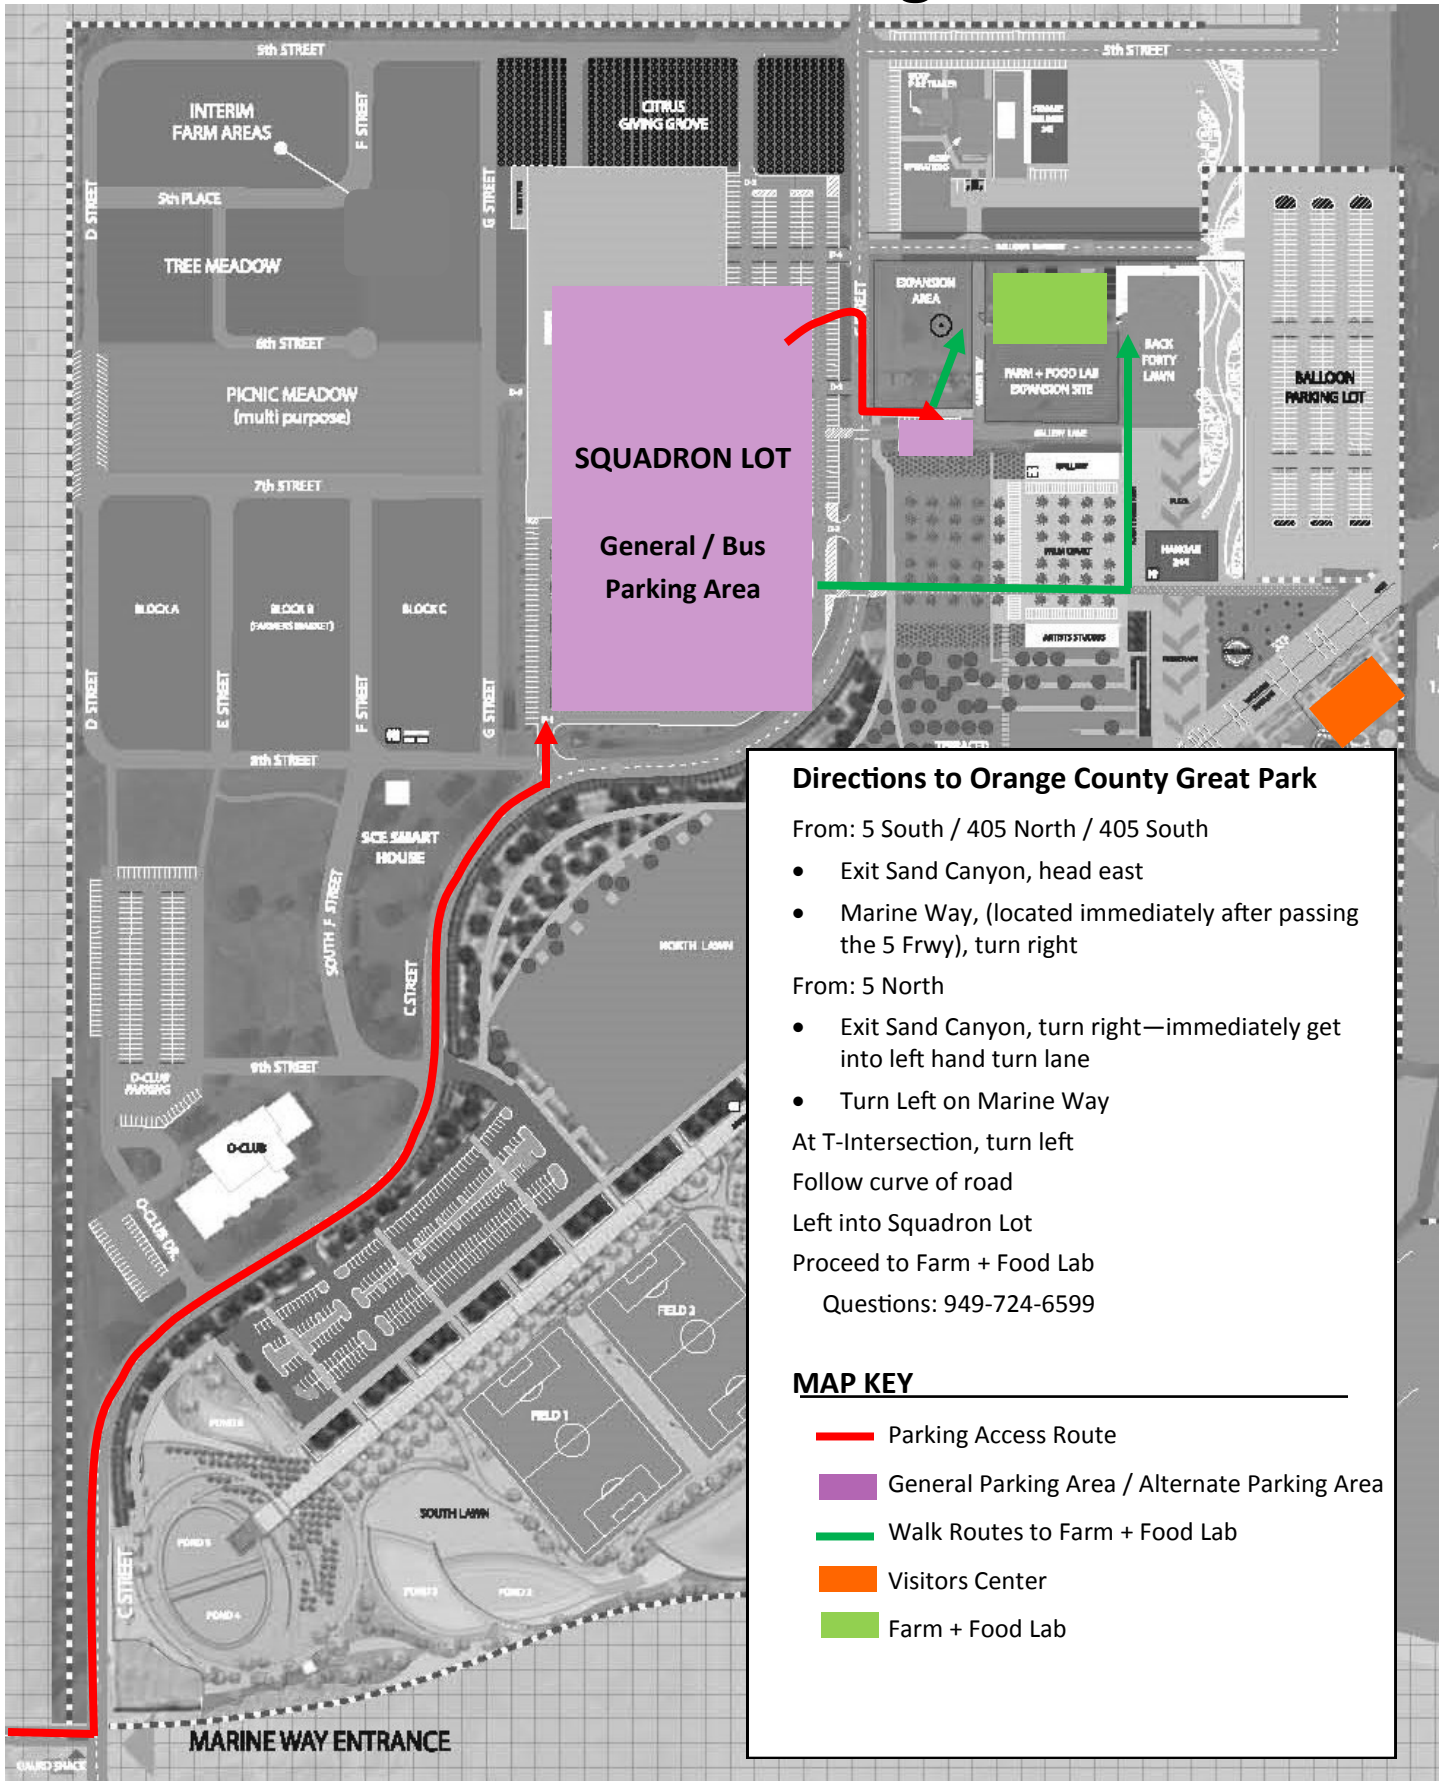

Orange County Great Park Farm + Food Lab Parking Directions

Directions to Orange County Great Park

From: 5 South / 405 North / 405 South

- Exit Sand Canyon, head east
- Marine Way, (located immediately after passing the 5 Frwy), turn right

From: 5 North

- Exit Sand Canyon, turn right—immediately get into left hand turn lane
- Turn Left on Marine Way

At T-Intersection, turn left

Follow curve of road

Left into Squadron Lot

Proceed to Farm + Food Lab

Questions: 949-724-6599

MAP KEY

-  Parking Access Route
-  General Parking Area / Alternate Parking Area
-  Walk Routes to Farm + Food Lab
-  Visitors Center
-  Farm + Food Lab