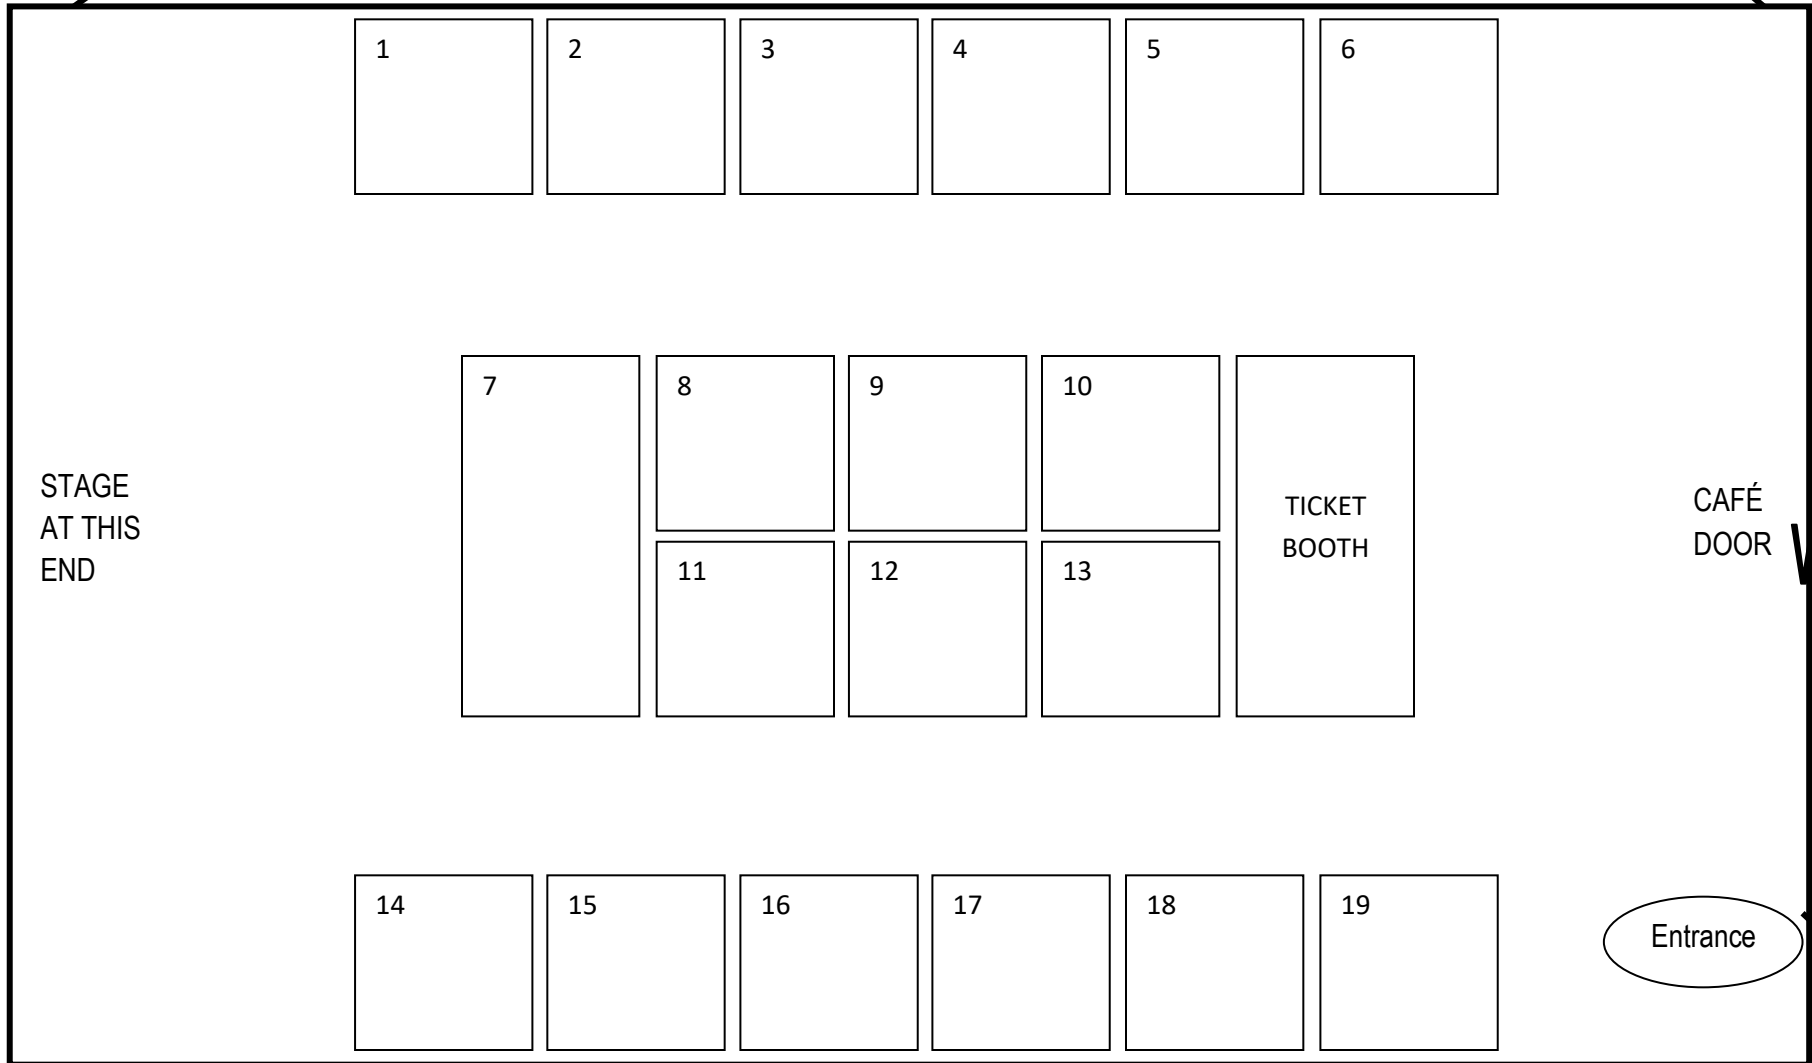

Fairgrounds Auditorium

EXIT

EXIT

STAGE
AT THIS
END

CAFÉ
DOOR

West

Entrance

North

Game booths #1-19 (except #7) cannot be any larger than 10'x10'
 Put booths that do not need to be so deep down middle aisle
 Booth #7 is for any booth that needs a lot of space, such as Cake game booth