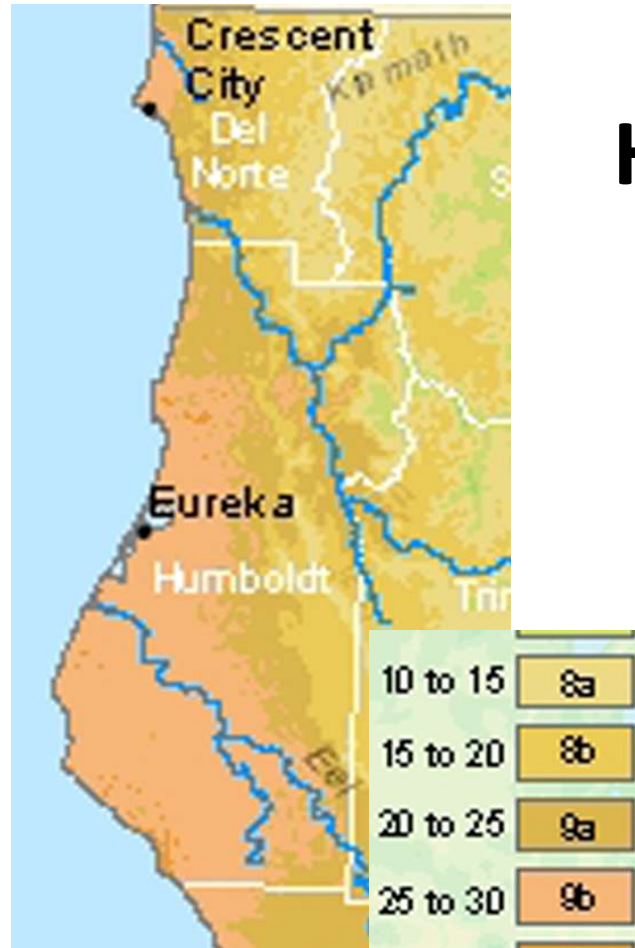

USDA Cold Hardiness Zones

Del Norte

Ranges 8a far inland and moves to 9b on the coast

Humboldt

Ranges 8a far inland and moves to 9b on the coast

University of California

Agriculture and Natural Resources | Master Gardener Program