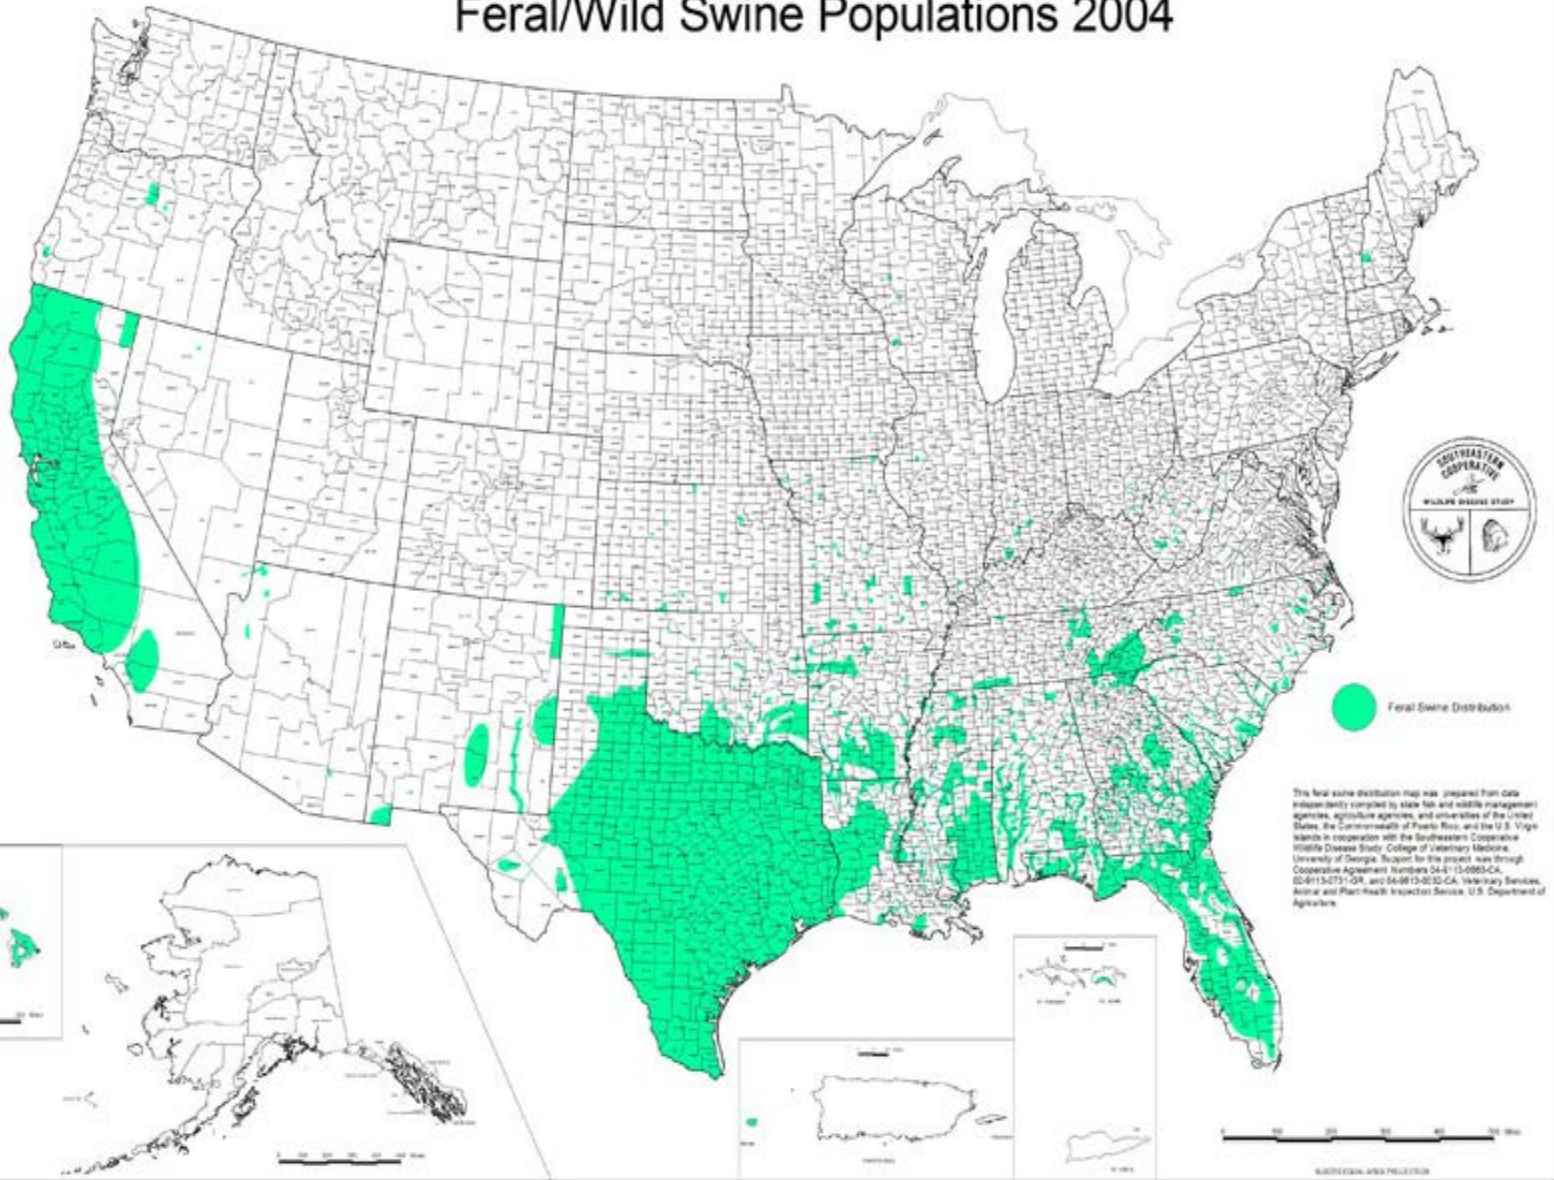

Wildlife control without the use of Pesticides.

Opossums

Skunks

Spotted skunk

Raccoons

Foxes

Bobcats

Coyotes

Feral Pigs

Feral/Wild Swine Populations 1982

Feral/Wild Swine Populations 2004

Feral/Wild Swine Populations March 2010

Damage to Rangeland, Crops, and fecal contamination.

Lions

Black Bears

Food Conflicts

BEE
CROSSING

Penning

Guarding animals

Electrical Exclusion

Shelter

Raccoon, Skunk and Opossum Damage

Water Conflicts

Your yard at Night

Attack

3/24/2014 3:43 AM

A black dog, possibly a Shetland Sheepdog, is shown from the back, standing in a field of green grass. The dog has a large, spiky, light-colored tuft on its back, which is the focus of the image. The text "the end" is overlaid on the right side of the image.