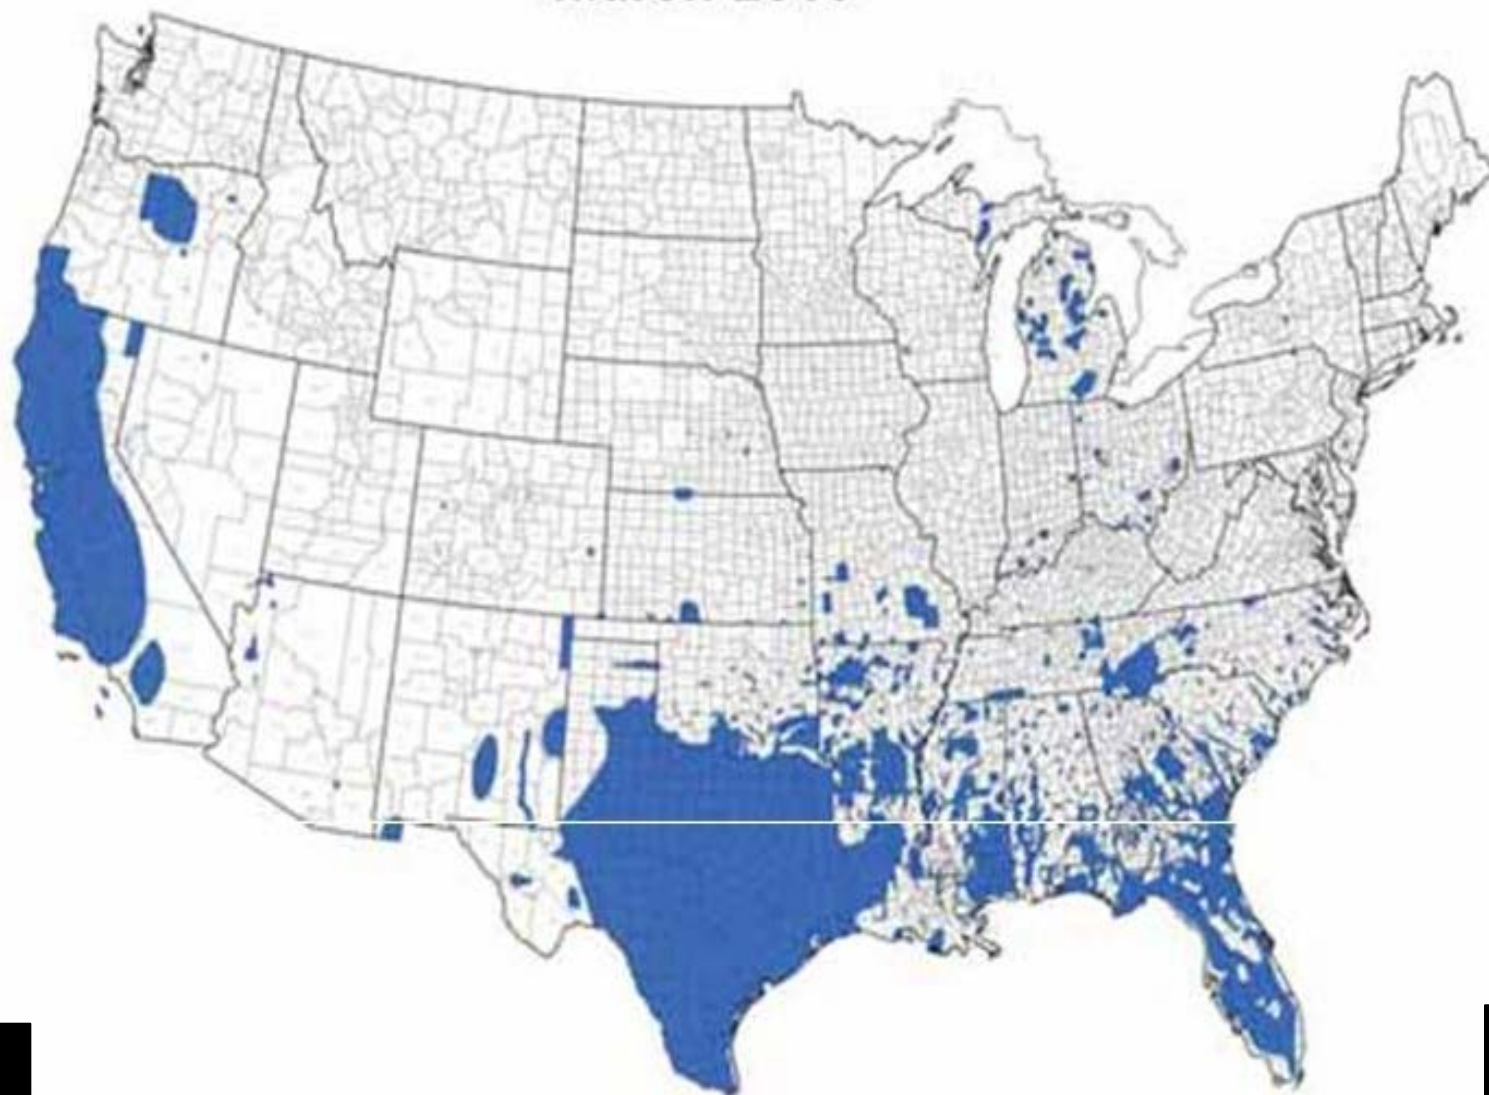

Wildlife control without the use of Pesticides.

Opossums

Skunks

Spotted skunk

Raccoons

Foxes

Bobcats

Coyotes

Feral Pigs

Feral/Wild Swine Populations 1982

Feral/Wild Swine Populations 2004

Feral/Wild Swine Populations March 2010

Damage to Rangeland, Crops, and fecal contamination.

Lions

Black Bears

Food Conflicts

BEE
CROSSING

Penning

Guarding animals

Electrical Exclusion

Shelter

Raccoon, Skunk and Opossum Damage

Water Conflicts

Your yard at Night

Attack

3/24/2014 3:43 AM

A black dog, possibly a Shetland Sheepdog, is shown from the back, standing in a field of green grass. The dog has a large, spiky, light-colored tuft on its back, which is the focus of the image. The text "the end" is overlaid on the right side of the image.