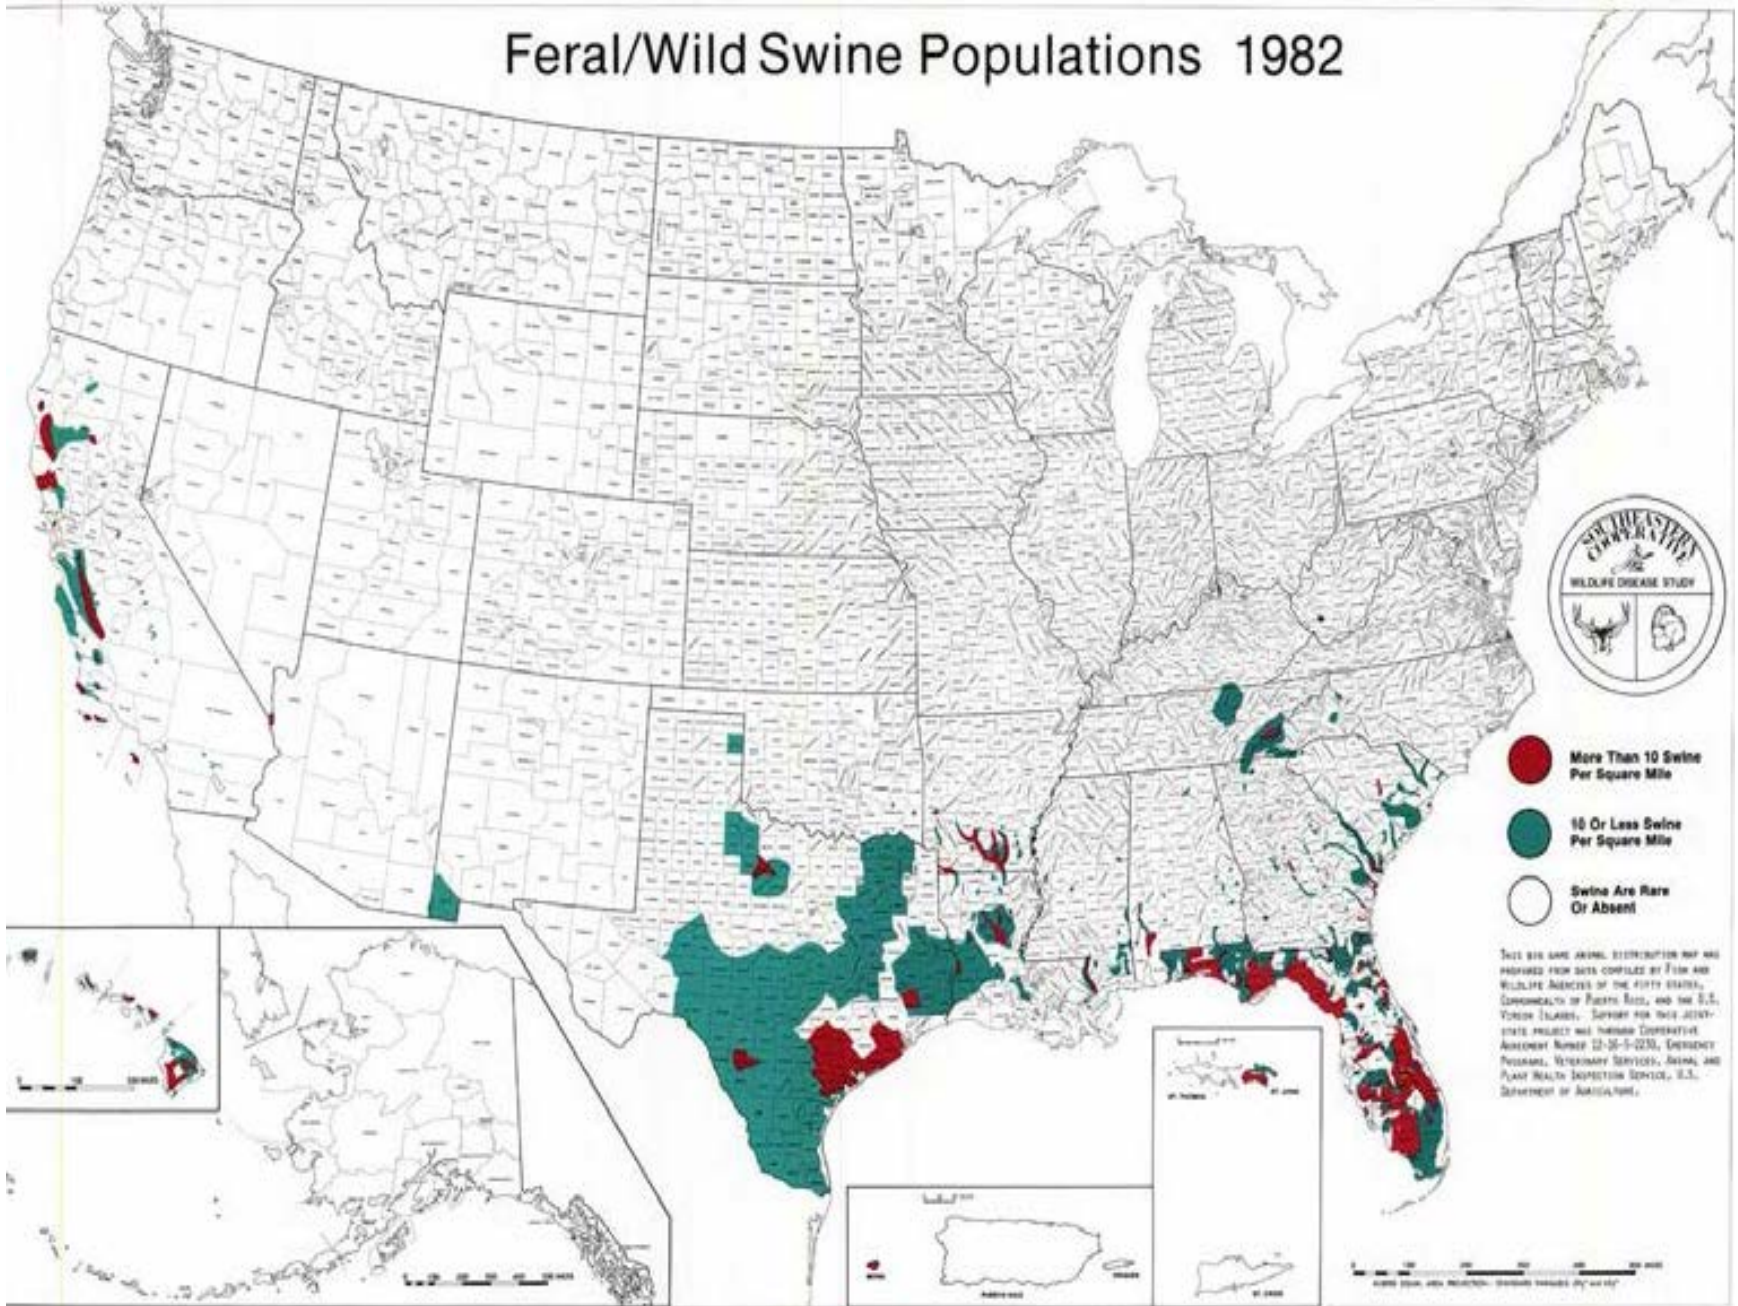

Wildlife control without the use of Pesticides.

Opossums

Skunks

Spotted skunk

Raccoons

Foxes

Bobcats

Coyotes

Feral Pigs

Feral/Wild Swine Populations 1982

Feral/Wild Swine Populations 2004

Feral/Wild Swine Populations March 2010

Damage to Rangeland, Crops, and fecal contamination.

Lions

Black Bears

Food Conflicts

BEE
CROSSING

Penning

Guarding animals

Electrical Exclusion

Shelter

Raccoon, Skunk and Opossum Damage

Water Conflicts

Your yard at Night

Attack

3/24/2014 3:43 AM

A black dog, possibly a Shetland Sheepdog, is shown from the back, standing in a field of green grass. The dog has a large, spiky, light-colored tuft on its back, which is the focus of the image. The text "the end" is overlaid on the right side of the image.