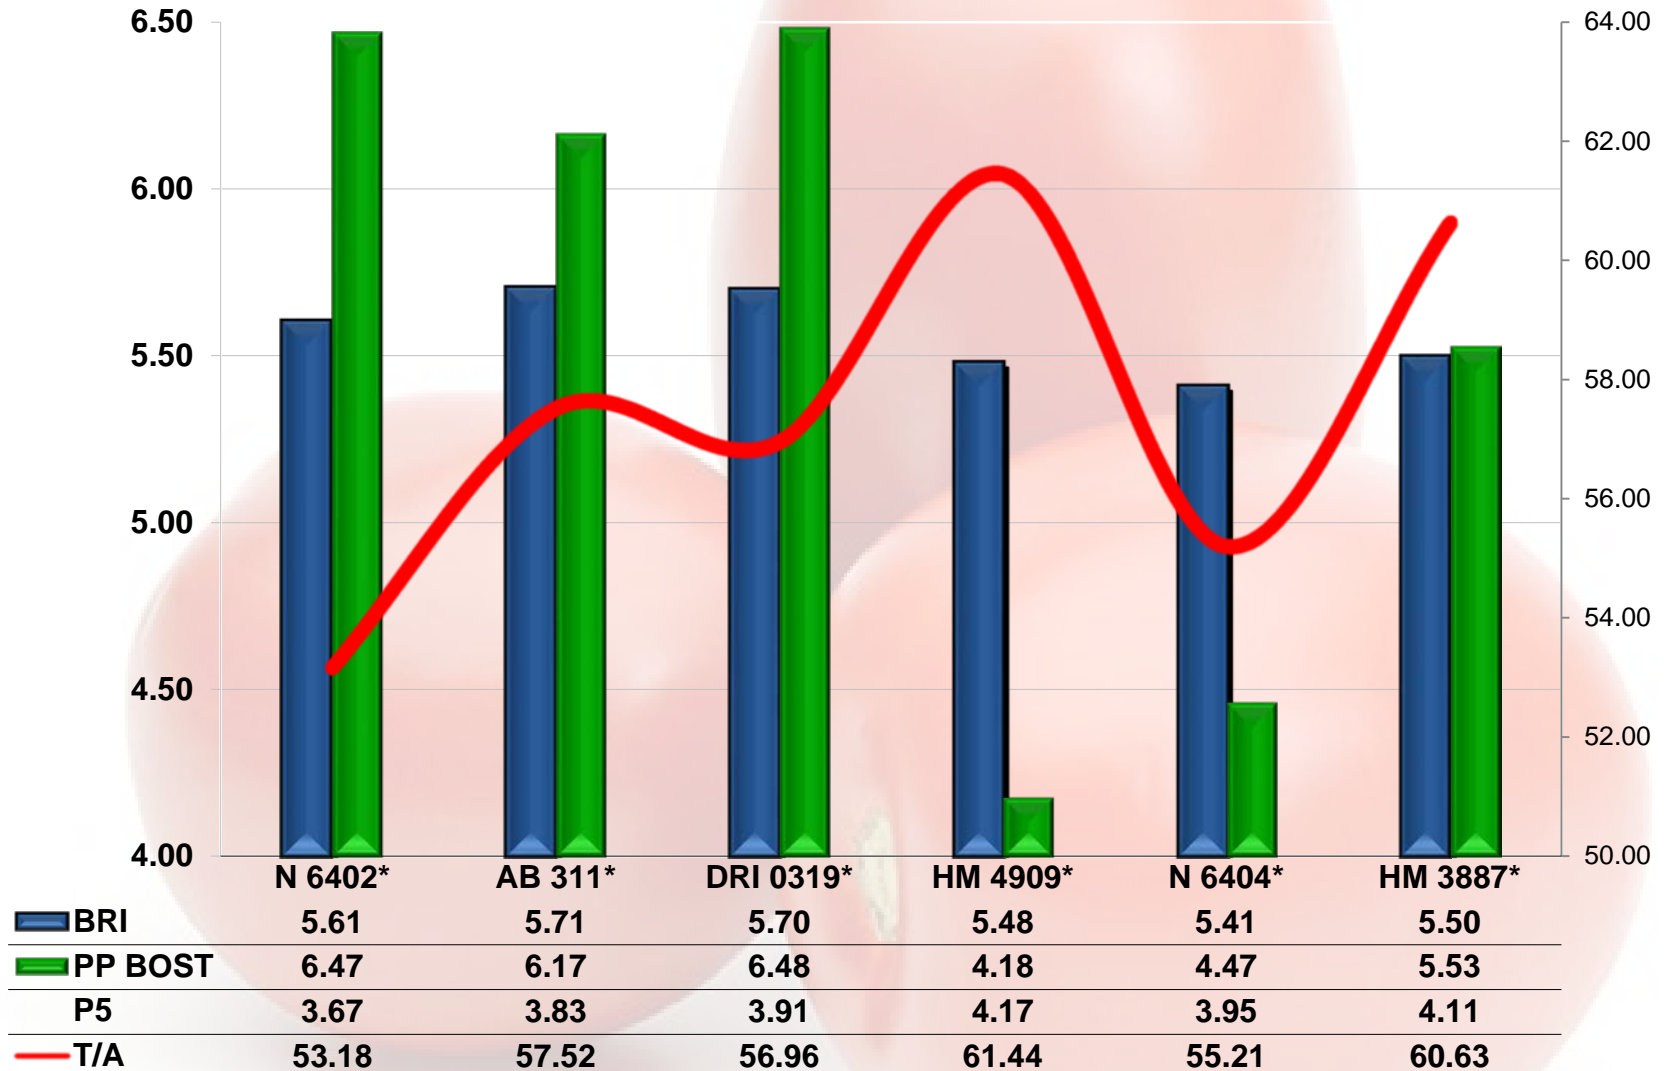

Full Season Thin/Mid Visc