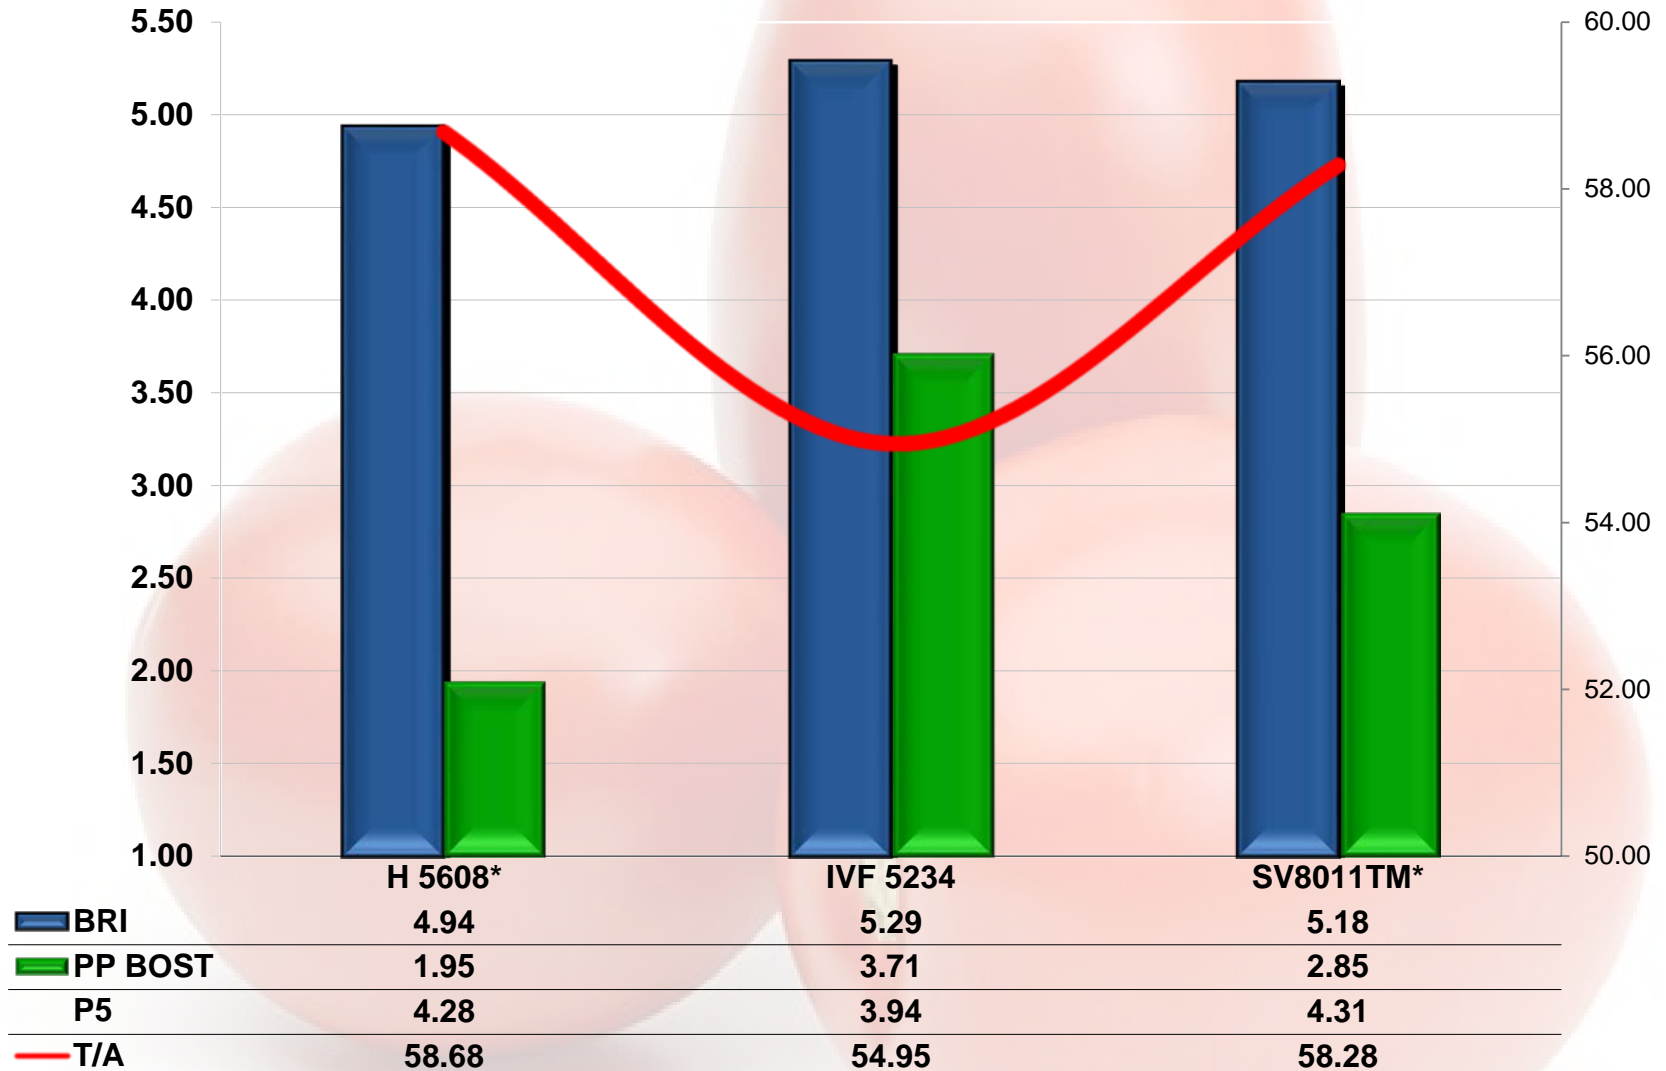

Full Season Thick Visc