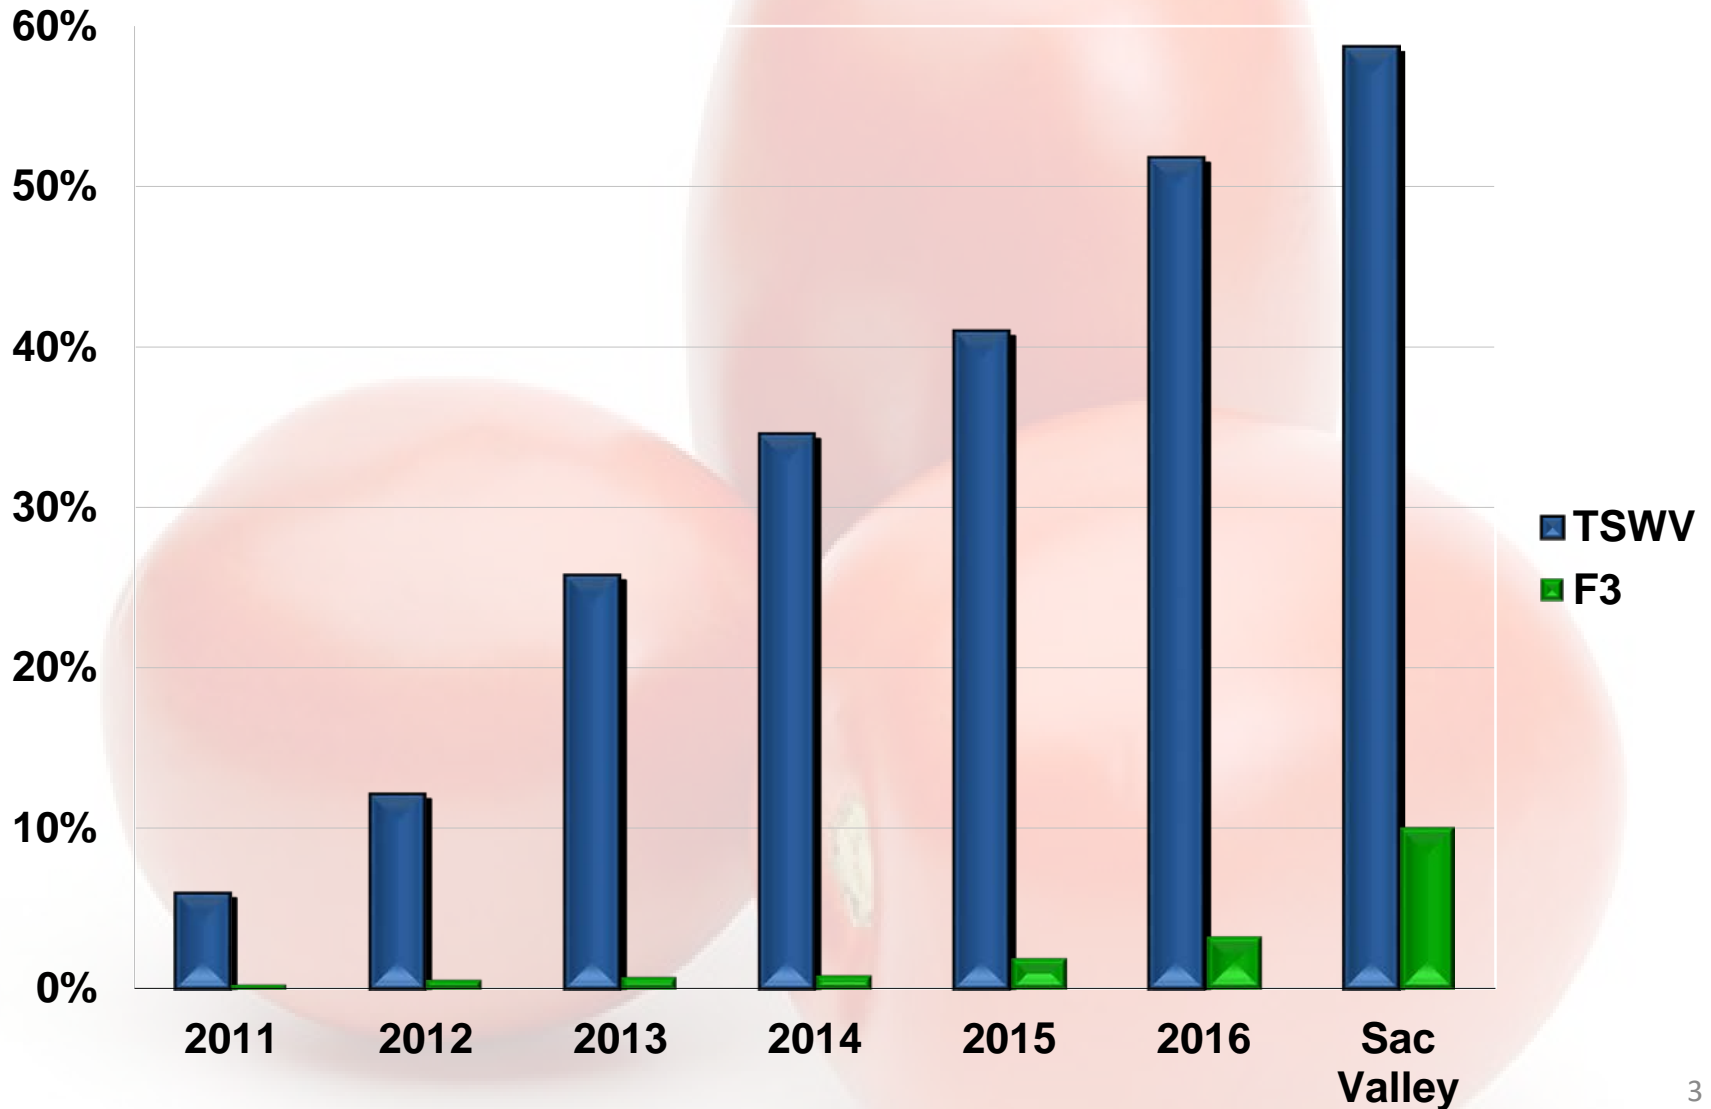

TSWV & F3 Resistant Usage % of State Pack