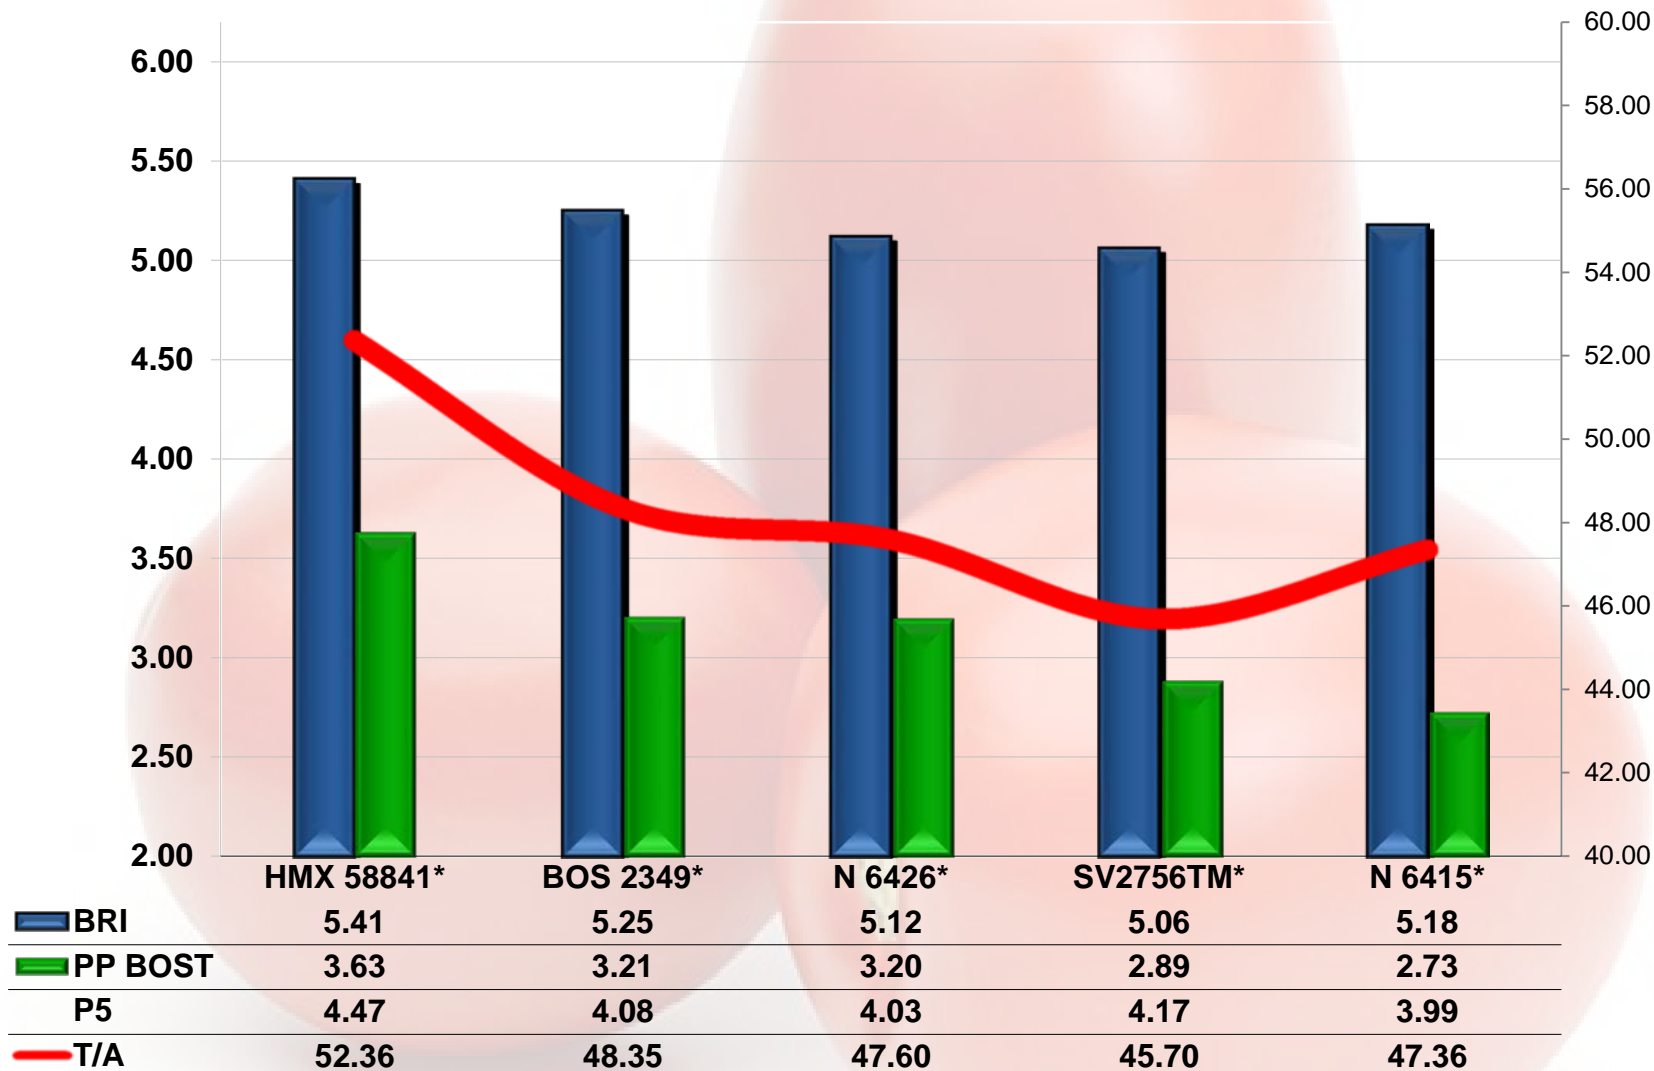

EFH Thick Visc