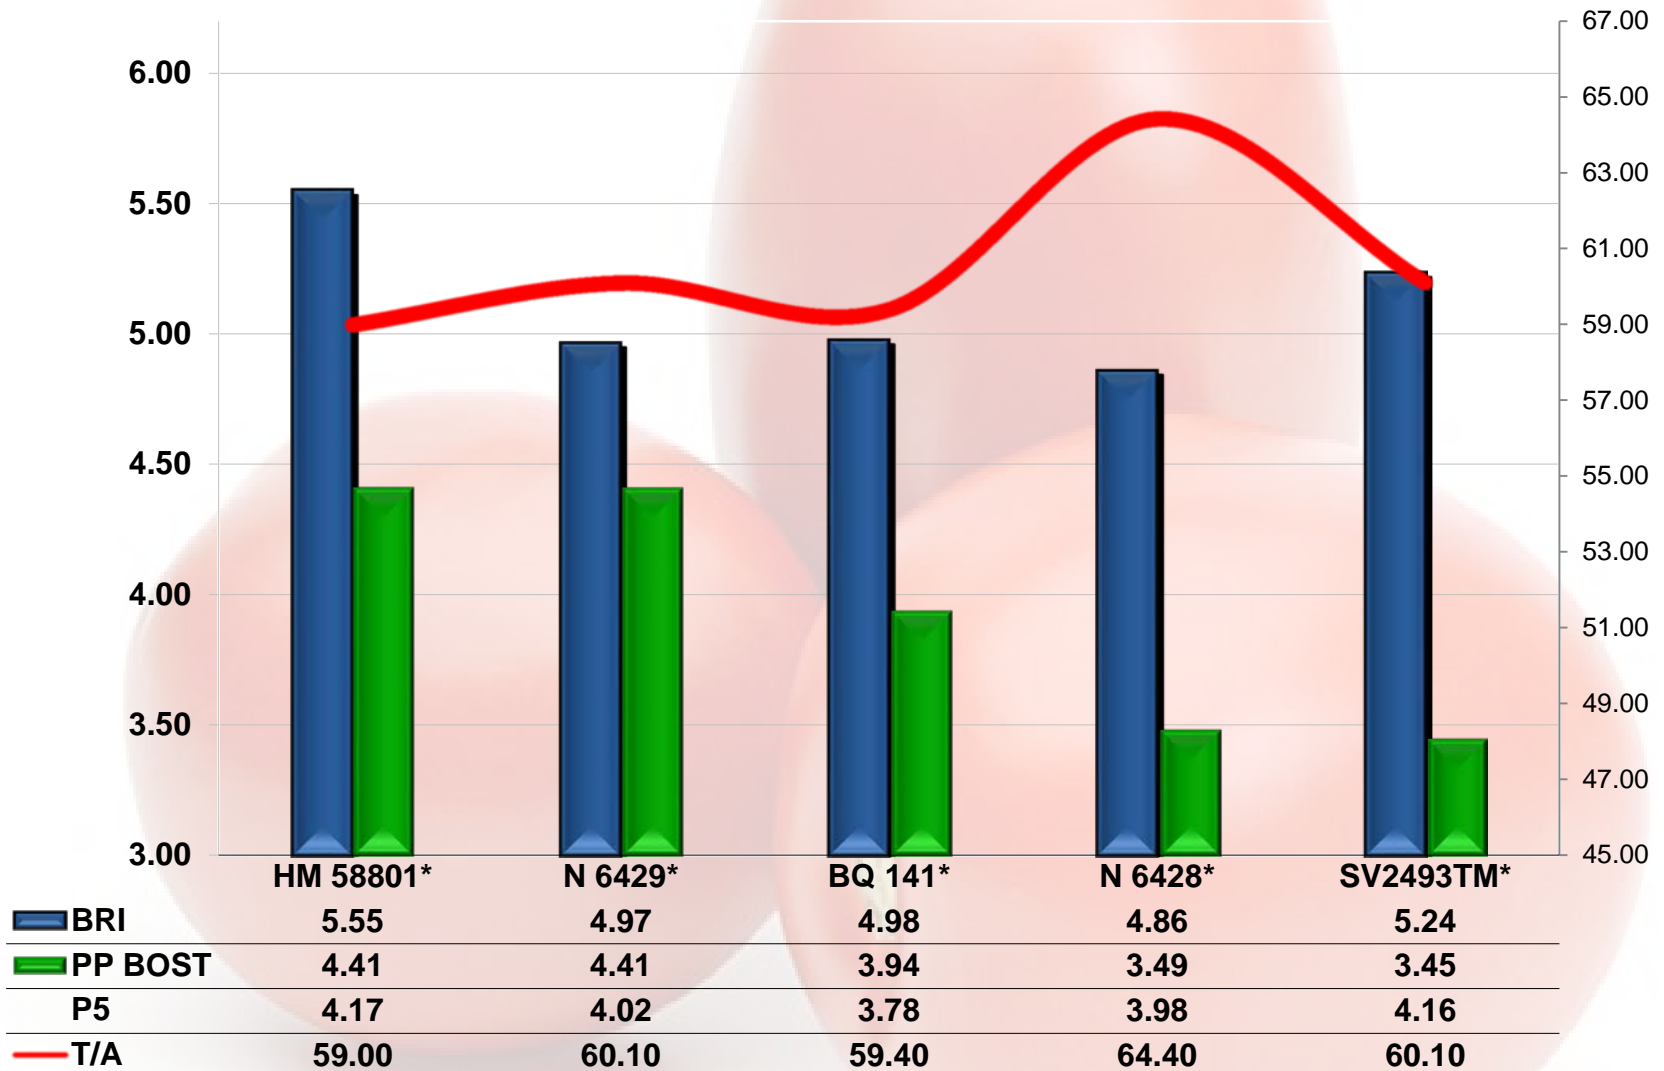

# New Releases

- **F3**
  - **N 6434** – 128 Day – Very healthy plant – Huge yielder
  - **SVTM1082** – 122 Day – Very consistent variety – Great yielder
  - **HM 5235** – 125 Day – Very consistent variety – Great yielder with excellent quality