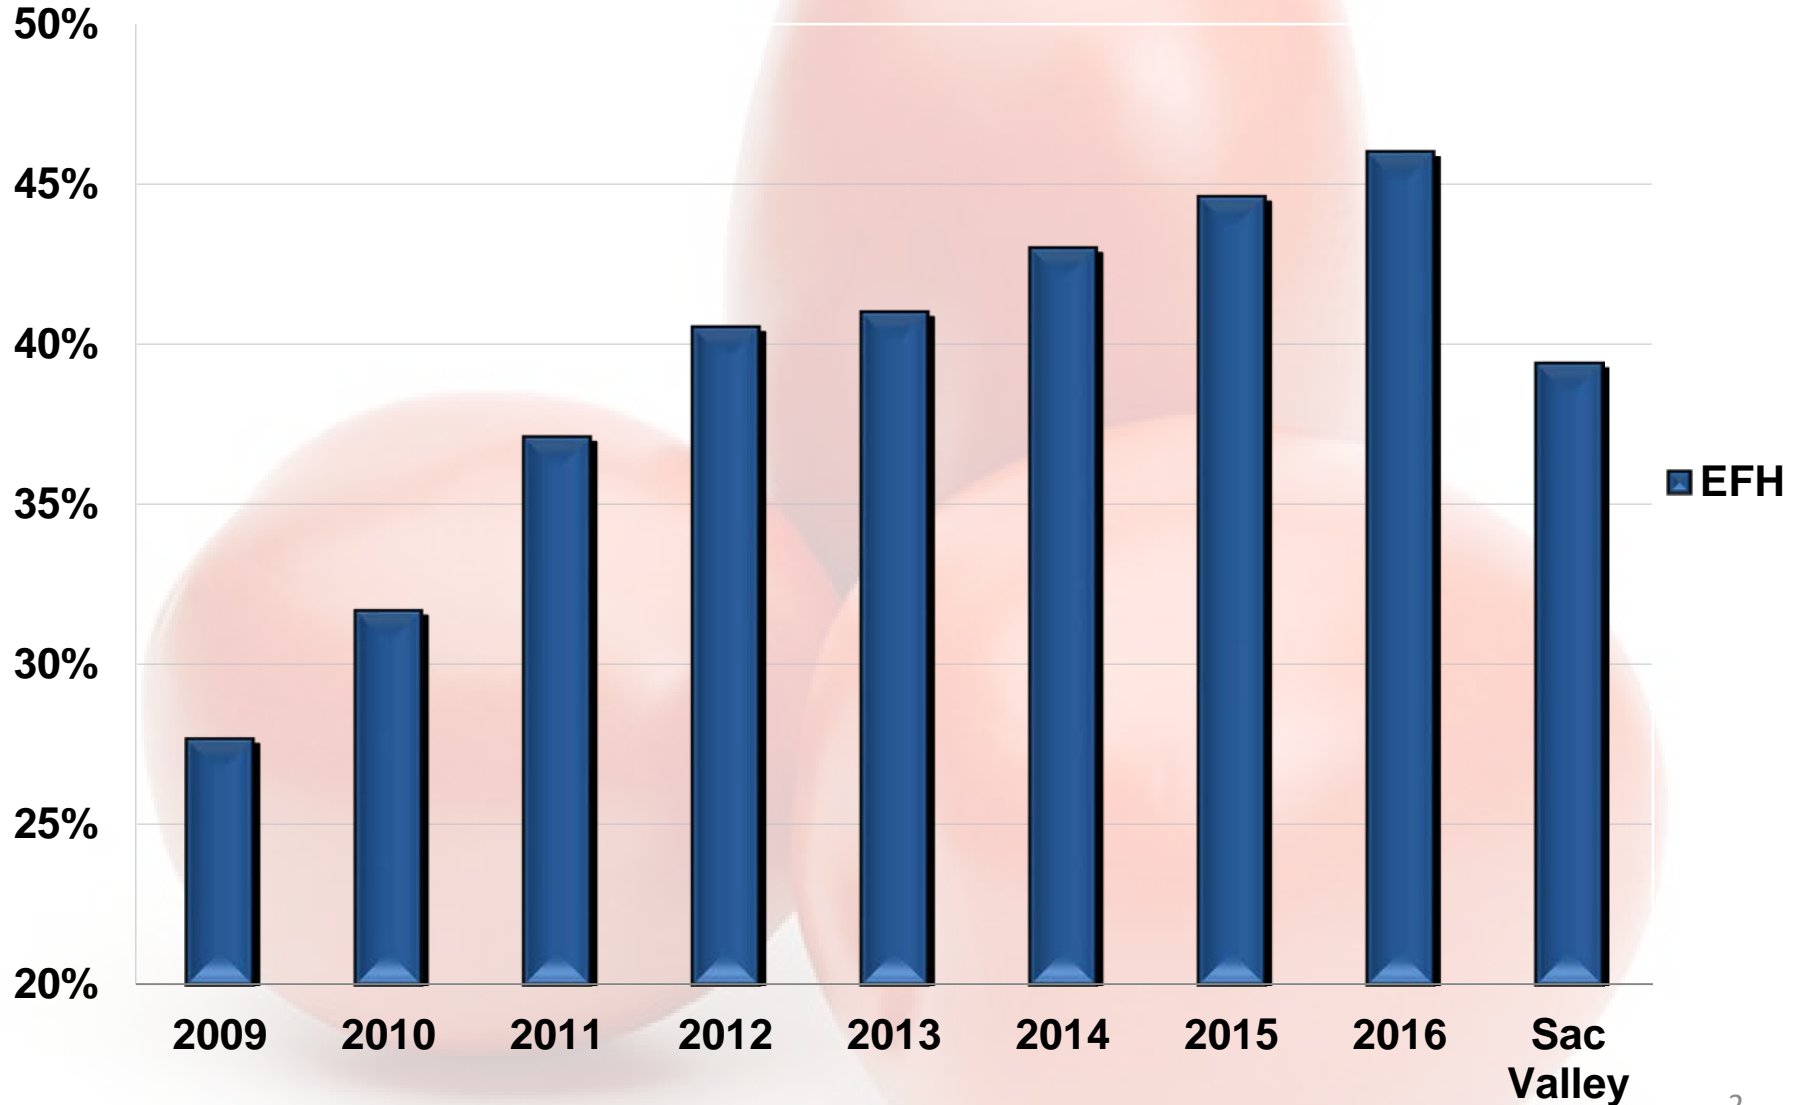

EFS/EFH Percent of Total Ca Pack