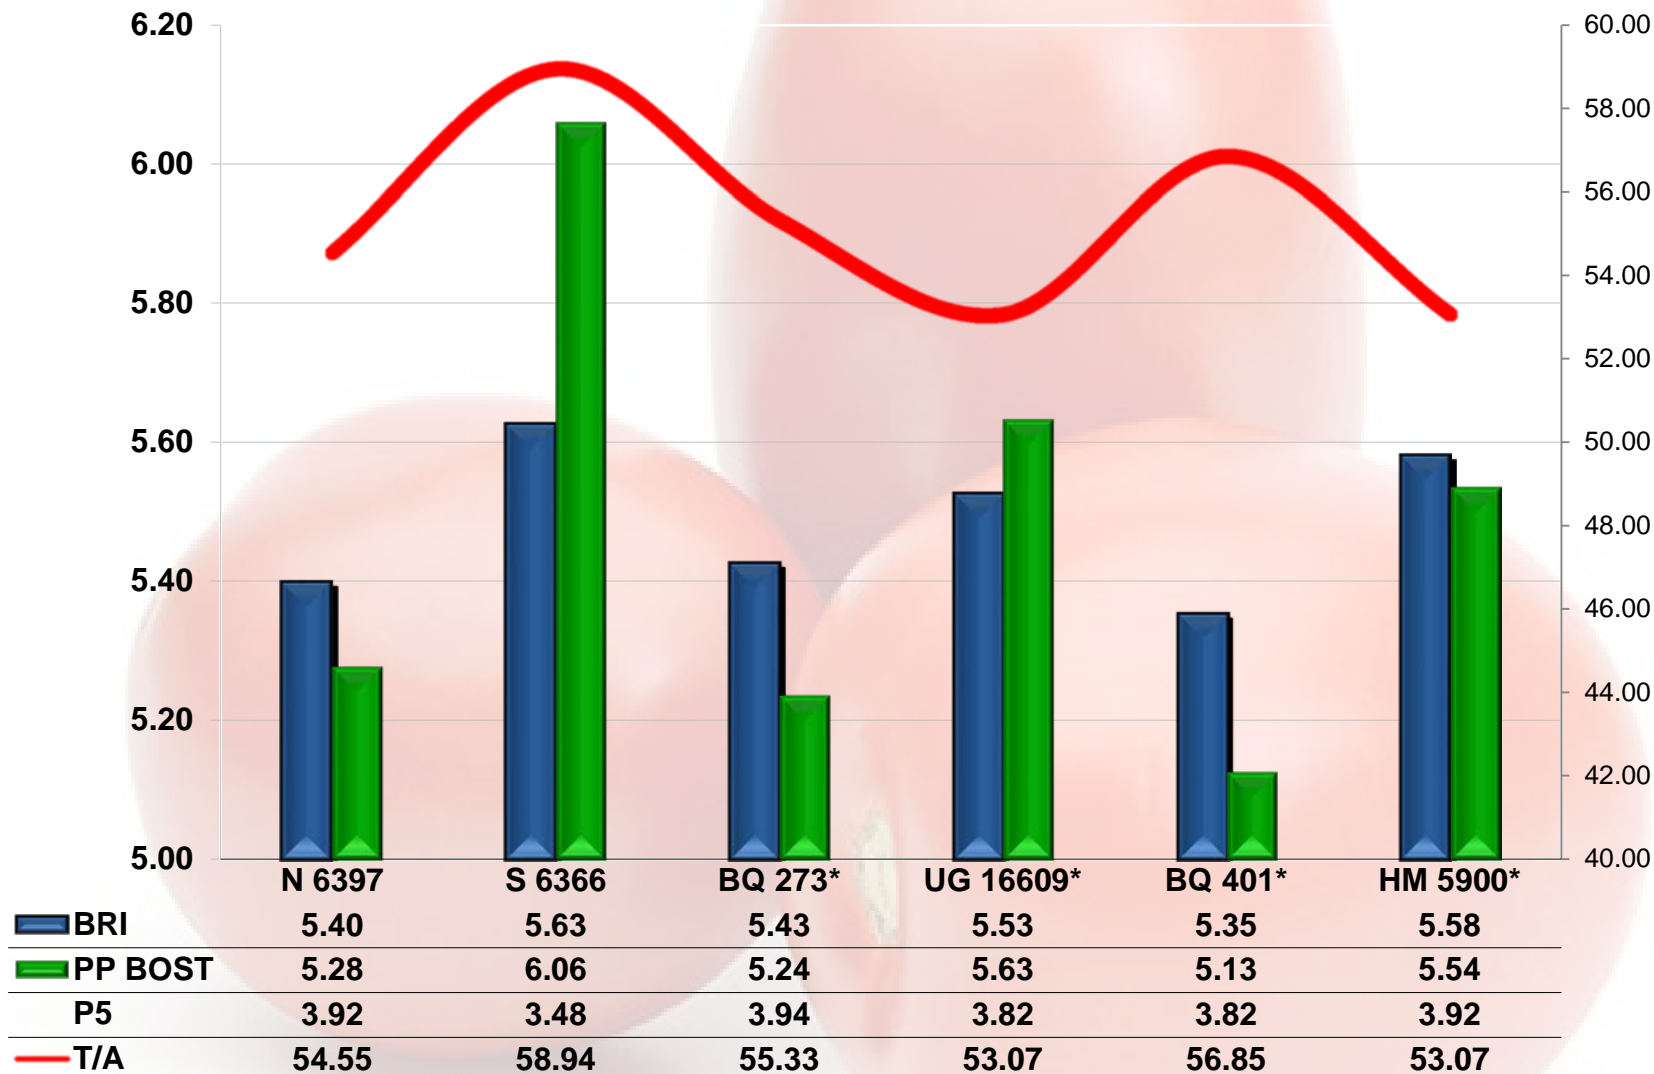

Mid-Season