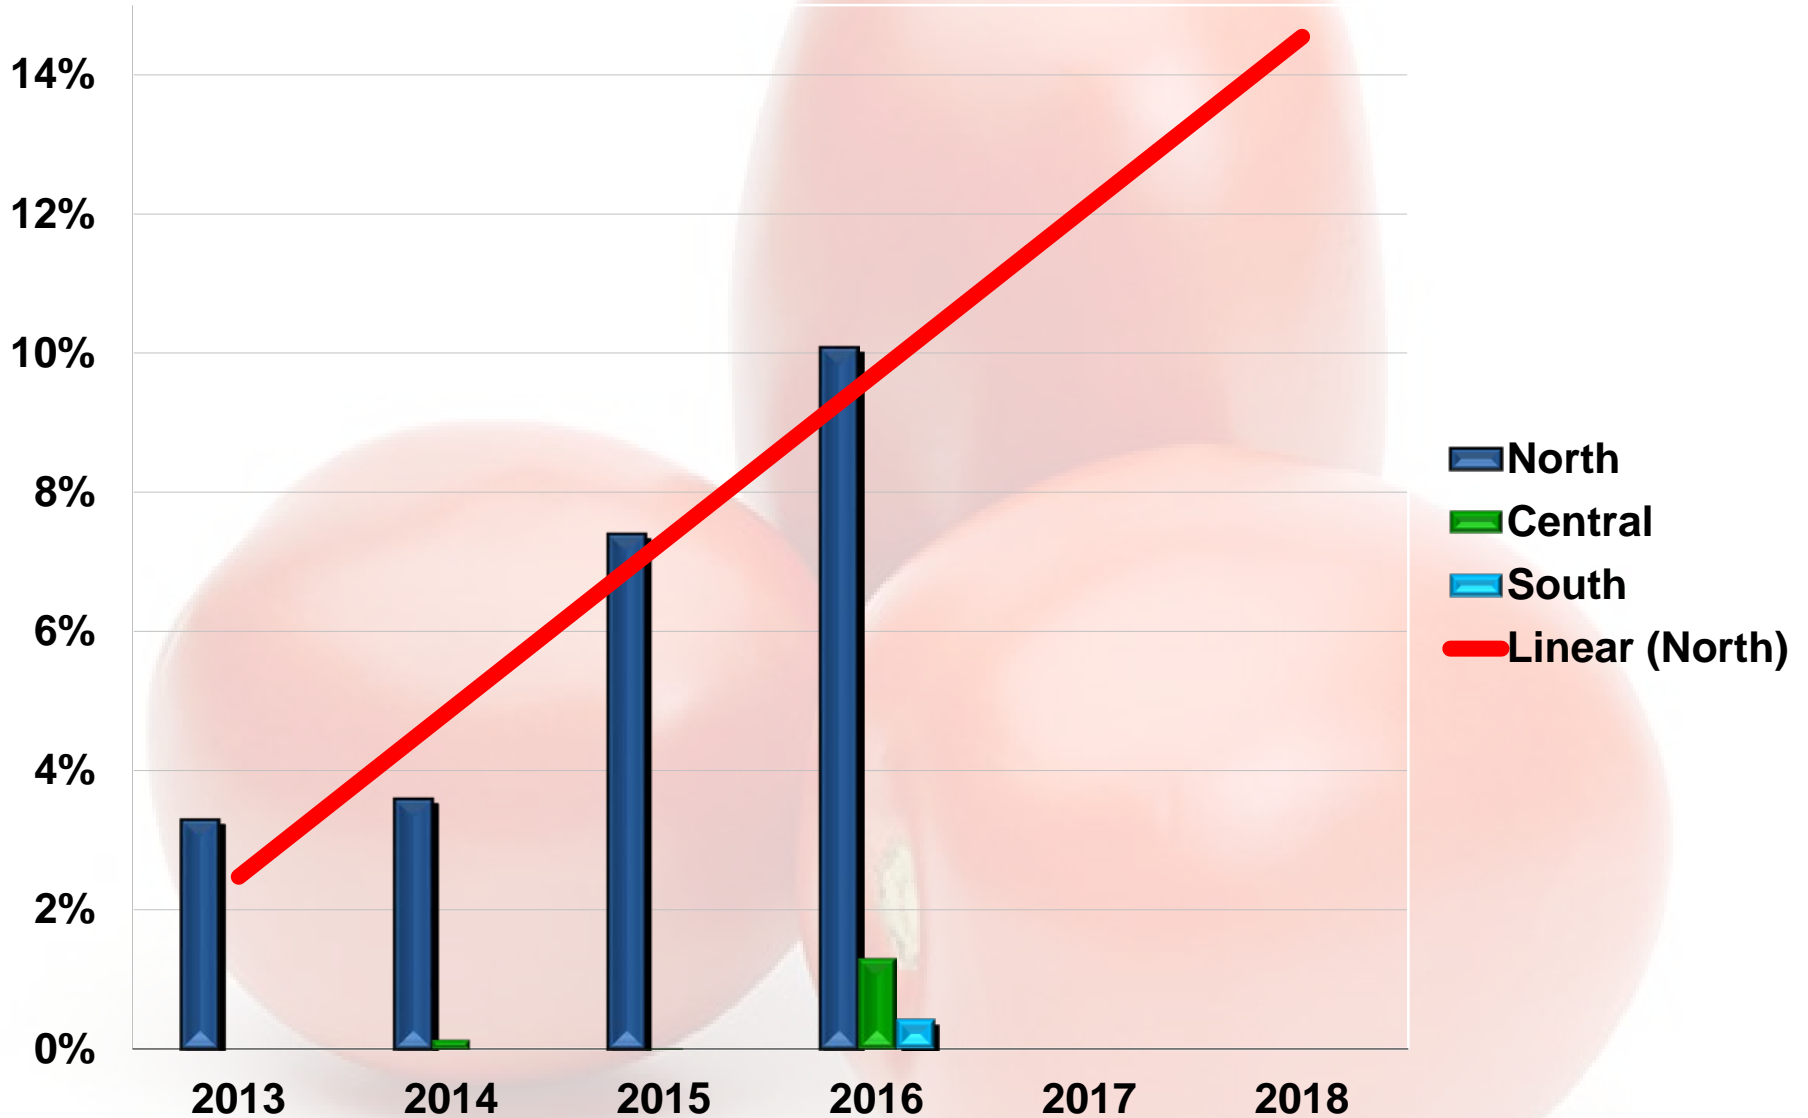

F3 Usage By Area