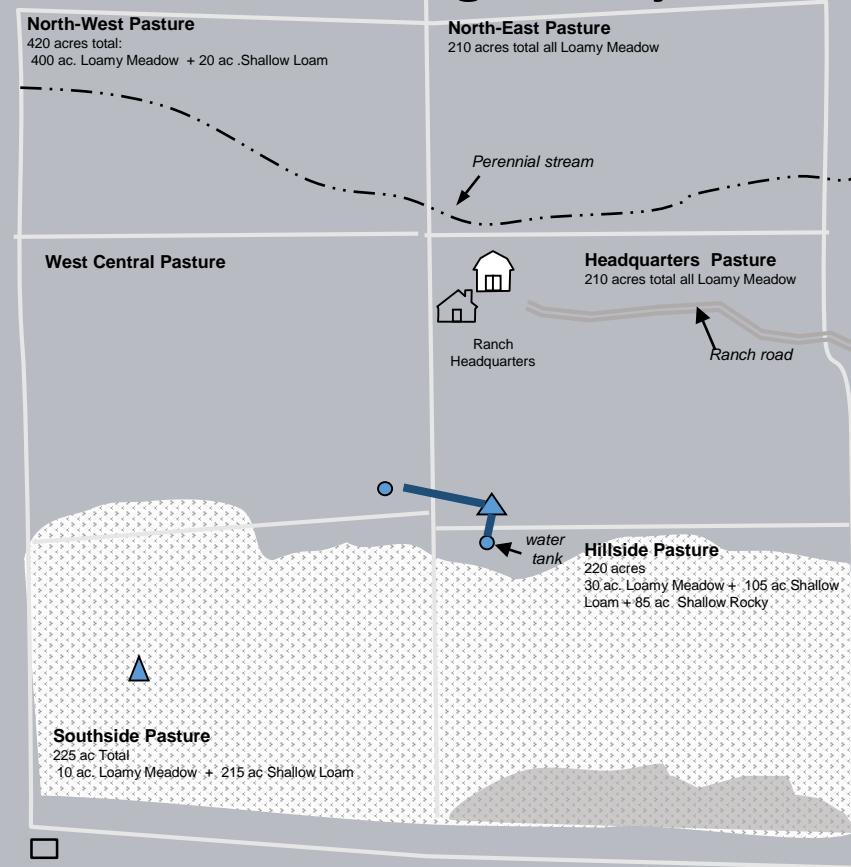

## Which one is right for you?

**Loamy Meadow Site**

Mix of smooth brome and orchardgrass planted years ago.  
• Produces about 1,200 lbs./acre with a proper utilization level of 50%

**Shallow Loam Site**