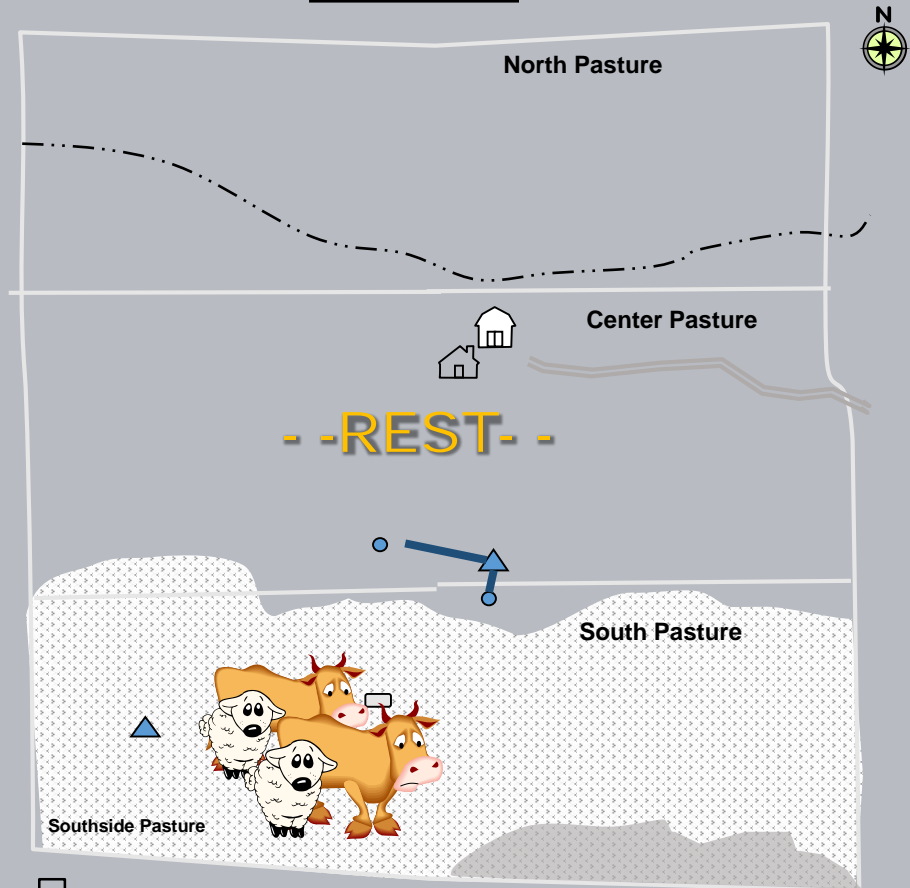

Sonoma Ranch

- Loamy Meadow Site
- Shallow Loam Site
- Shallow Rocky Site

Rest Rotation - 1 Herd | 3 Pasture								
	Months of the Year							
Year 1	A	M	J	J	A	S	O	N
North	Grazed							
Center					Grazed			
South	Rest							
Year 2								
North					Grazed			
Center	Rest							
South	Grazed							
Year 3								
Center	Grazed							
South	Rest					Grazed