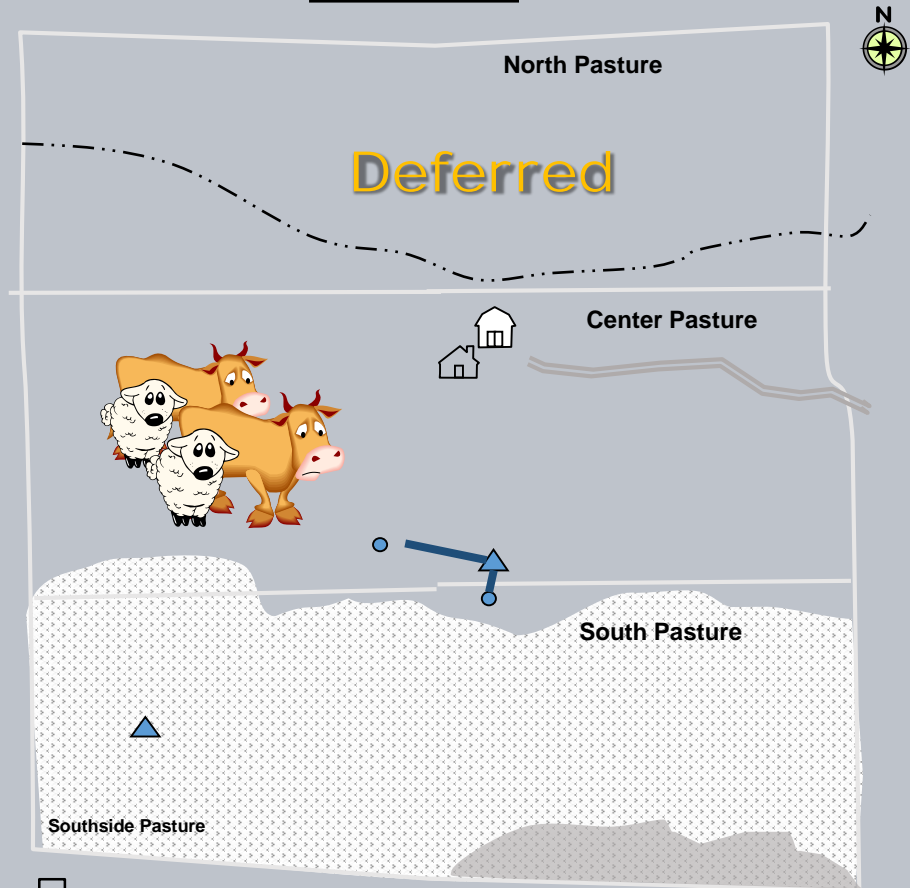

# Sonoma Ranch

-  Loamy Meadow Site
-  Shallow Loam Site
-  Shallow Rocky Site

|        |        | Deferred Rotation - 1 Herd   3 Pasture |   |        |   |        |   |   |
|--------|--------|--|---|--------|---|--------|---|---|
|        |        | Months of the Year                     |   |        |   |        |   |   |
|        |        | A                                      | M | J      | J | A      | S | O |
| Year 1 | North  | Grazed                                 |   |        |   |        |   |   |
|        | Center |  |   | Grazed |   |        |   |   |
|        | South  | Deferred                               |   |        |   | Grazed |   |   |
| Year 2 | North  | Deferred                               |   |        |   | Grazed |   |   |
|        | Center | Grazed                                 |   |        |   |        |   |   |
|        | South  |  |   | Grazed |   |        |   |   |
| Year 3 | North  |  |   | Grazed |   |        |   |   |
|        | Center | Deferred                               |   |        |   | Grazed |   |   |
|        | South  | Grazed                                 |   |        |   |        |   |   |

# Sonoma Ranch

-  Loamy Meadow Site
-  Shallow Loam Site
-  Shallow Rocky Site