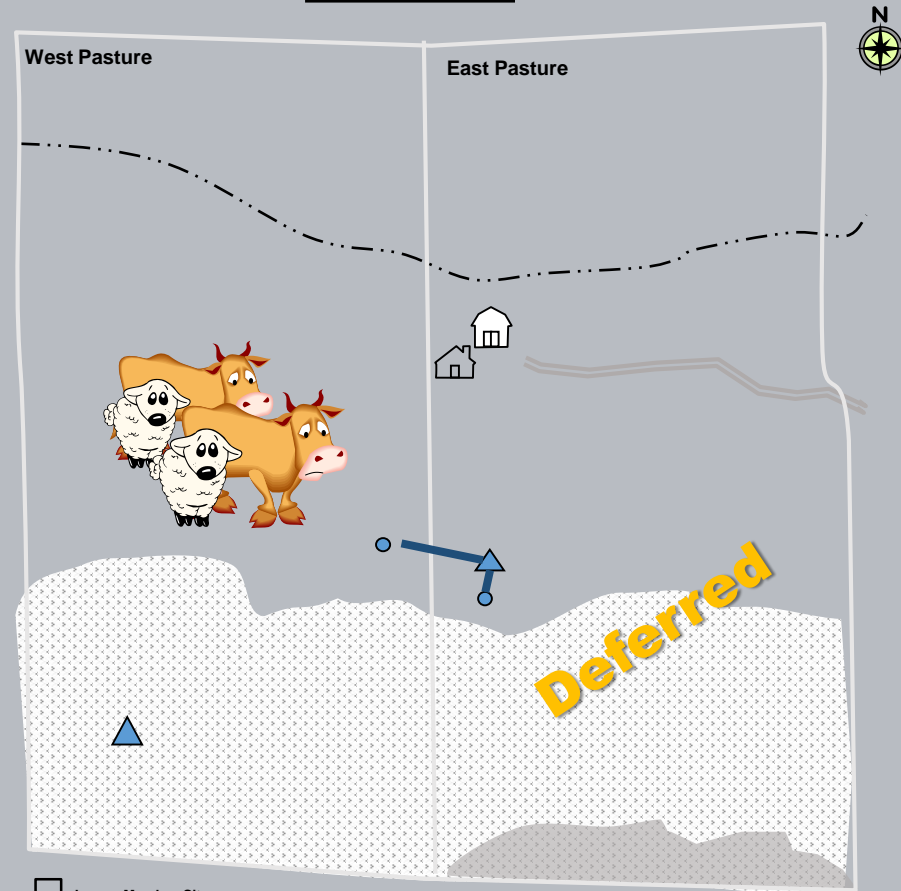

Sonoma Ranch

Deferred Rotation – at least 2 pastures where a deferment from grazing is rotated among pastures over years.

Deferred Rotation - 1 Herd | 2 Pasture							
	Months of the Year						
	A	M	J	J	A	S	O
Year 1							
East	Grazed						
West	Deferred				Grazed		
Year 2							
East	Deferred				Grazed		
West	Grazed