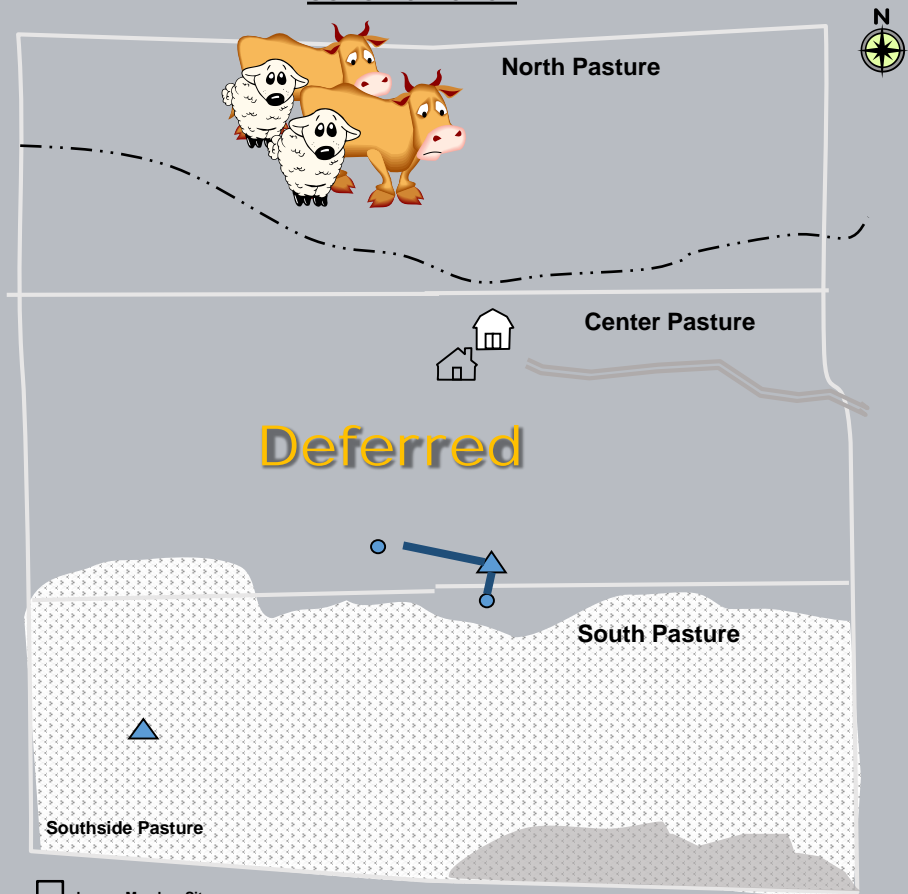

Sonoma Ranch

- Loamy Meadow Site
- Shallow Loam Site
- Shallow Rocky Site

		Months of the Year						
		A	M	J	J	A	S	O
Year 1	North	Grazed						
	Center			Grazed				
	South	Deferred				Grazed		
Year 2	North	Deferred				Grazed		
	Center	Grazed						
	South			Grazed				
Year 3	North			Grazed				
	Center	Deferred				Grazed		
	South	Grazed