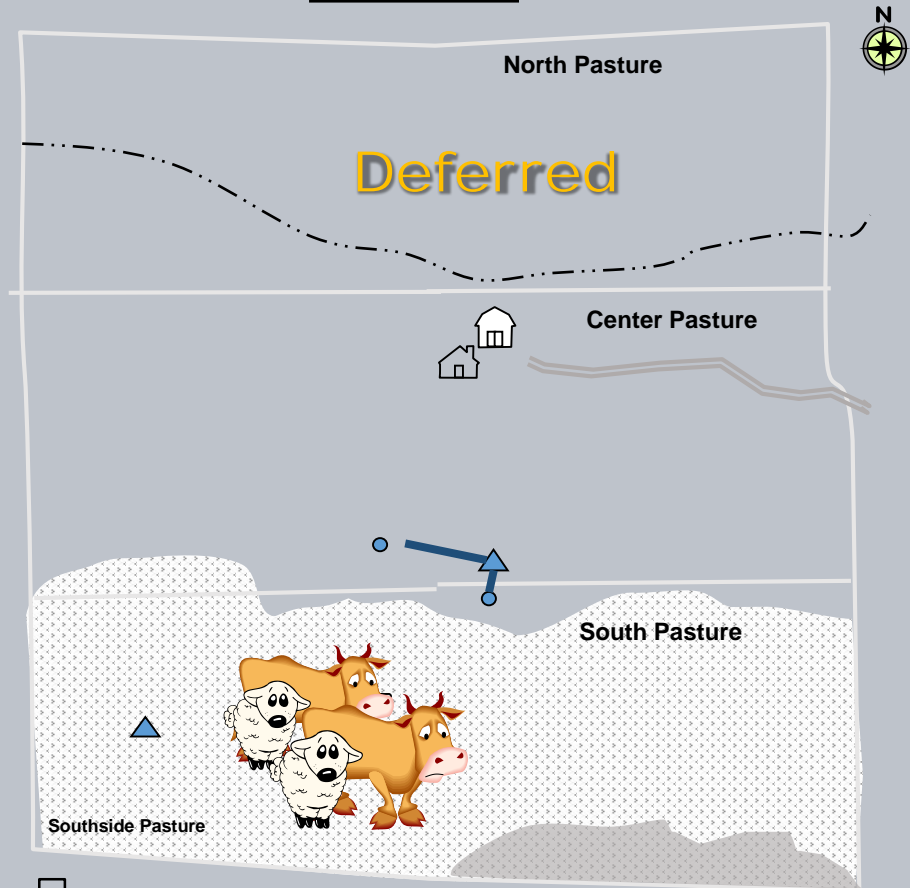

# Sonoma Ranch

-  Loamy Meadow Site
-  Shallow Loam Site
-  Shallow Rocky Site

## Deferred Rotation - 1 Herd | 3 Pasture

| Year   | Months of the Year |   |        |   |   |        |   |
|--------|--------------------|---|--------|---|---|--------|---|
|        | A                  | M | J      | J | A | S      | O |
| Year 1 |                    |   |        |   |   |        |   |
| North  | Grazed             |   |        |   |   |        |   |
| Center |                    |   | Grazed |   |   |        |   |
| South  | Deferred           |   |        |   |   | Grazed |   |
| Year 2 |                    |   |        |   |   |        |   |
| North  | Deferred           |   |        |   |   | Grazed |   |
| Center | Grazed             |   |        |   |   |        |   |
| South  |                    |   | Grazed |   |   |        |   |
| Year 3 |                    |   |        |   |   |        |   |
| North  |                    |   | Grazed |   |   |        |   |
| Center | Deferred           |   |        |   |   | Grazed |   |
| South  | Grazed             |   |        |   |   |        |   |