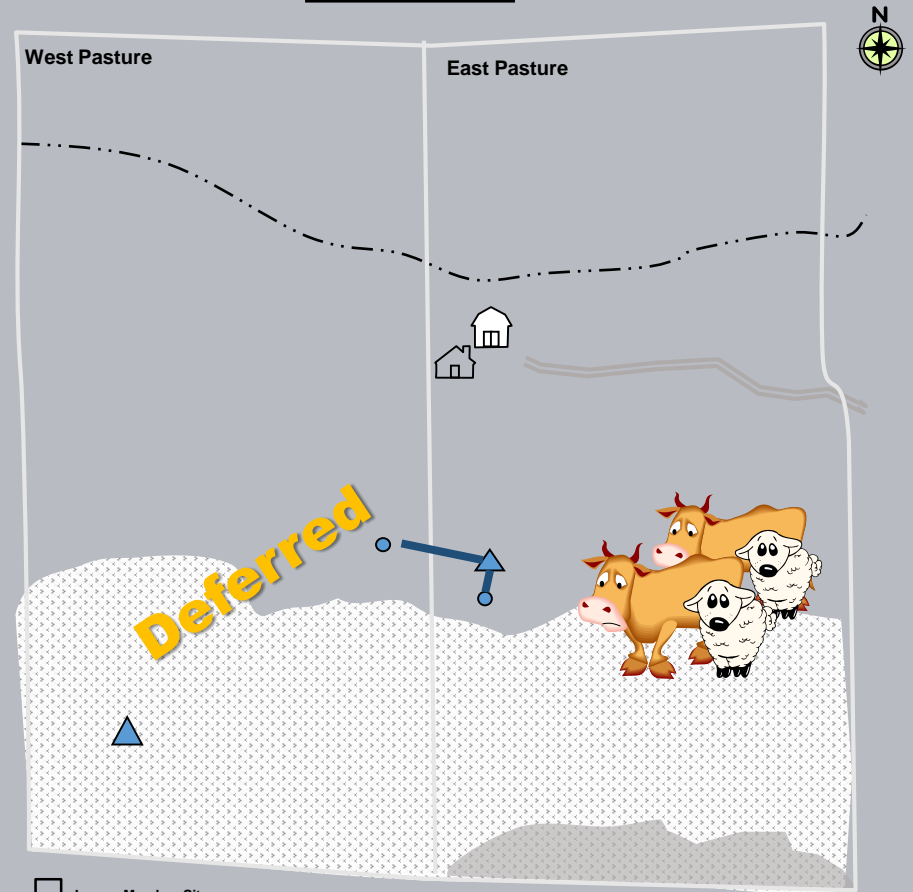

Sonoma Ranch

- ☐ Loamy Meadow Site
- ☐ Shallow Loam Site
- ☐ Shallow Rocky Site

Deferred Rotation – at least 2 pastures where a deferment from grazing is rotated among pastures over years.

Deferred Rotation - 1 Herd | 2 Pasture							
	Months of the Year						
Year 1	A	M	J	J	A	S	O
East	Grazed						
West	Deferred				Grazed		
Year 2	A	M	J	J	A	S	O
East	Deferred				Grazed		
West	Grazed