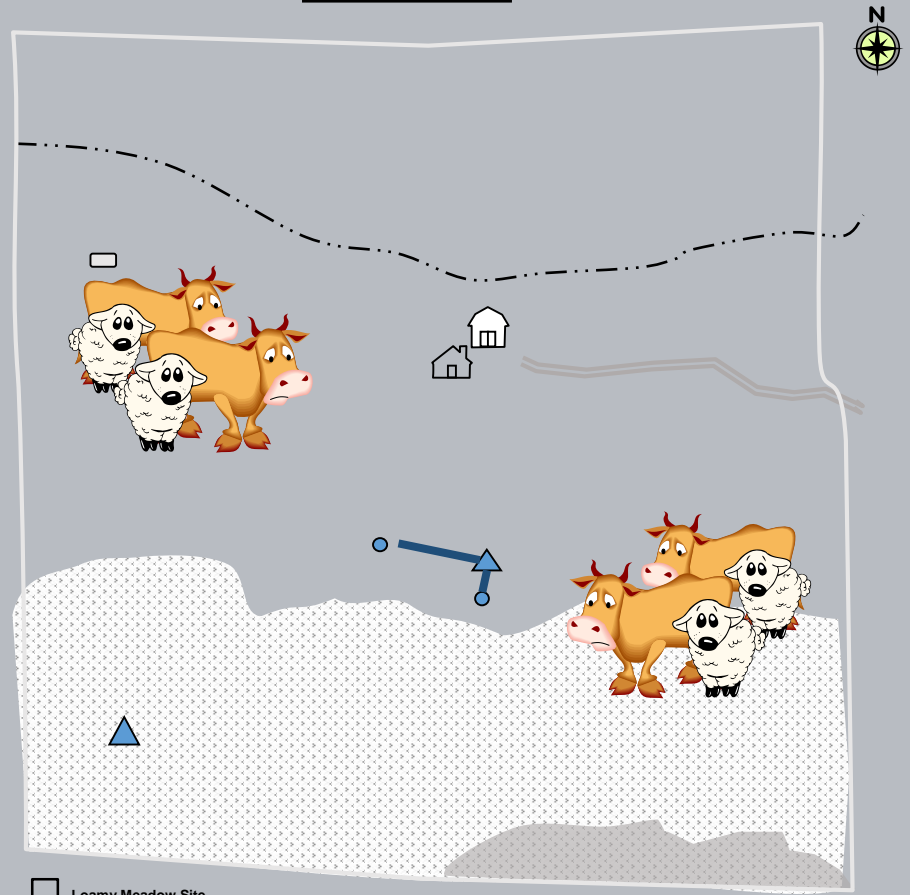

## Which one is right for you?

**Loamy Meadow Site**

Mix of smooth brome and orchardgrass planted years ago.  
• Produces about 1,200 lbs./acre with a proper utilization level of 50%

**Shallow Loam Site**

Native bunchgrasses (50%), forbs (45%) and native shrubs (5%) including bitterbrush and other native shrubs.  
• Produces about 725 lbs./acre with a proper utilization level of 40%

**Shallow Rocky Site**

# Continuous or Season Long

Grazing a particular pasture or area the entire year, including the dormant season.

# Sonoma Ranch

- Loamy Meadow Site
- Shallow Loam Site
- Shallow Rocky Site

**Continuous or Season Long** – grazing a particular pasture or area the entire year, including the dormant season (see season-long grazing).