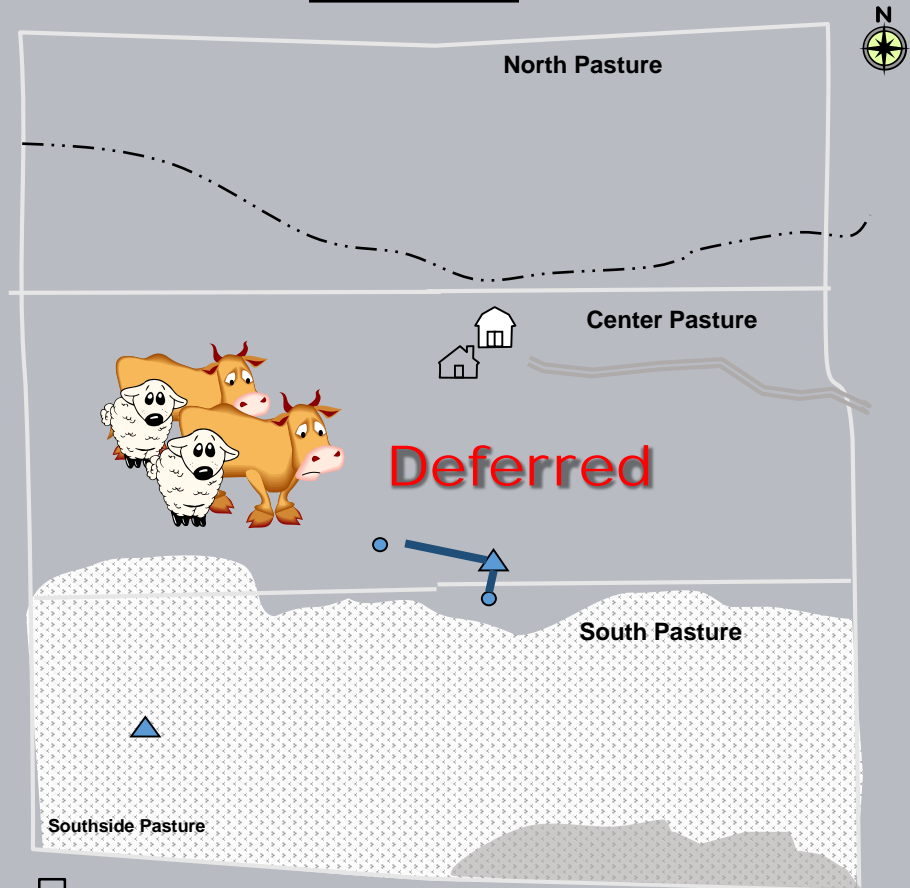

Sonoma Ranch

- Loamy Meadow Site
- Shallow Loam Site
- Shallow Rocky Site

		Months of the Year						
		A	M	J	J	A	S	O
Year 1	North	Grazed						
	Center			Grazed				
	South	Deferred				Grazed		
Year 2	North	Deferred				Grazed		
	Center	Grazed						
	South			Grazed				
Year 3	North			Grazed				
	Center	Deferred				Grazed		
	South	Grazed