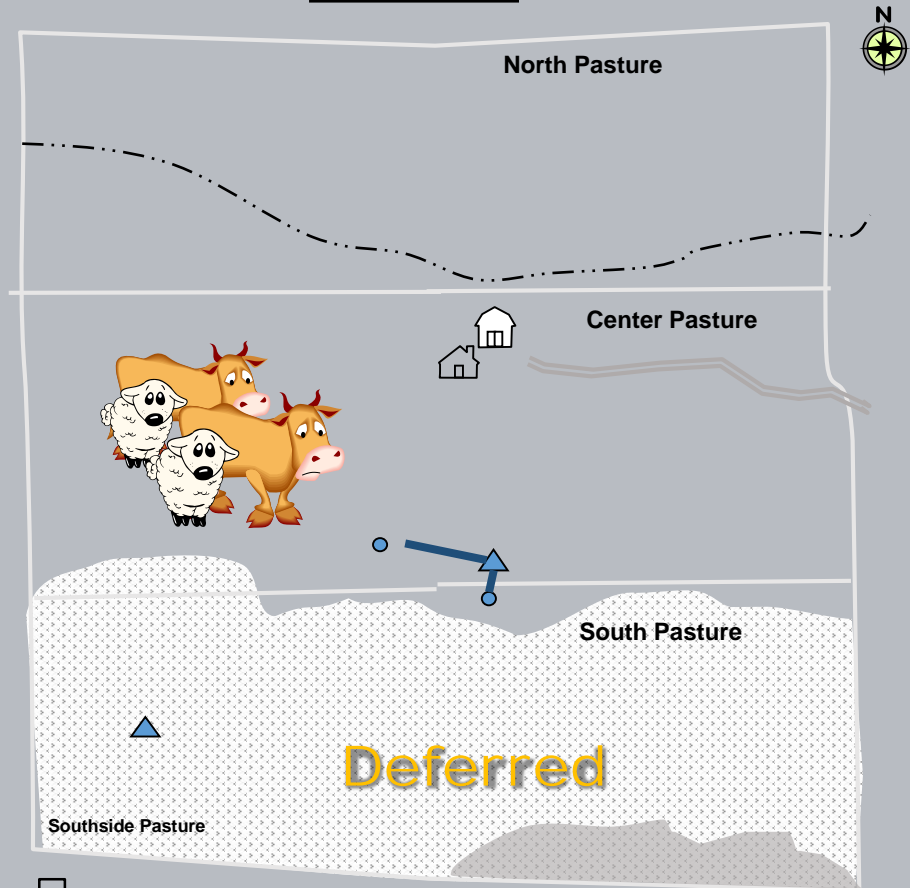

Sonoma Ranch

- Loamy Meadow Site
- Shallow Loam Site
- Shallow Rocky Site

		Deferred Rotation - 1 Herd | 3 Pasture						
		Months of the Year						
		A	M	J	J	A	S	O
Year 1	North	Grazed						
	Center			Grazed				
	South	Deferred				Grazed		
Year 2	North	Deferred				Grazed		
	Center	Grazed						
	South			Grazed				
Year 3	North			Grazed				
	Center	Deferred				Grazed		
	South	Grazed