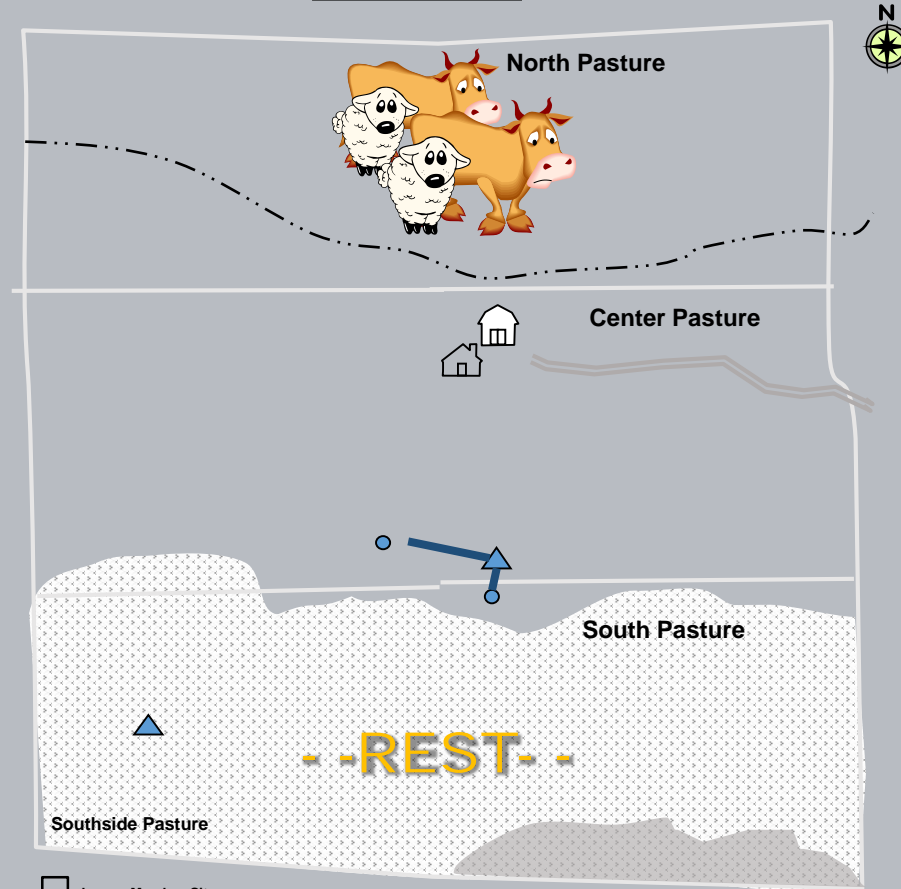

Sonoma Ranch

Rest Rotation – at least 3 pastures where a full season of rest from grazing is rotated among pastures over years.

Rest Rotation - 1 Herd | 3 Pasture								
	Months of the Year							
Year 1	A	M	J	J	A	S	O	N
North	Grazed							
Center					Grazed			
South	Rest							
Year 2								
North					Grazed			
Center	Rest							
South	Grazed							
Year 3								
Center	Rest							
South	Grazed					Grazed