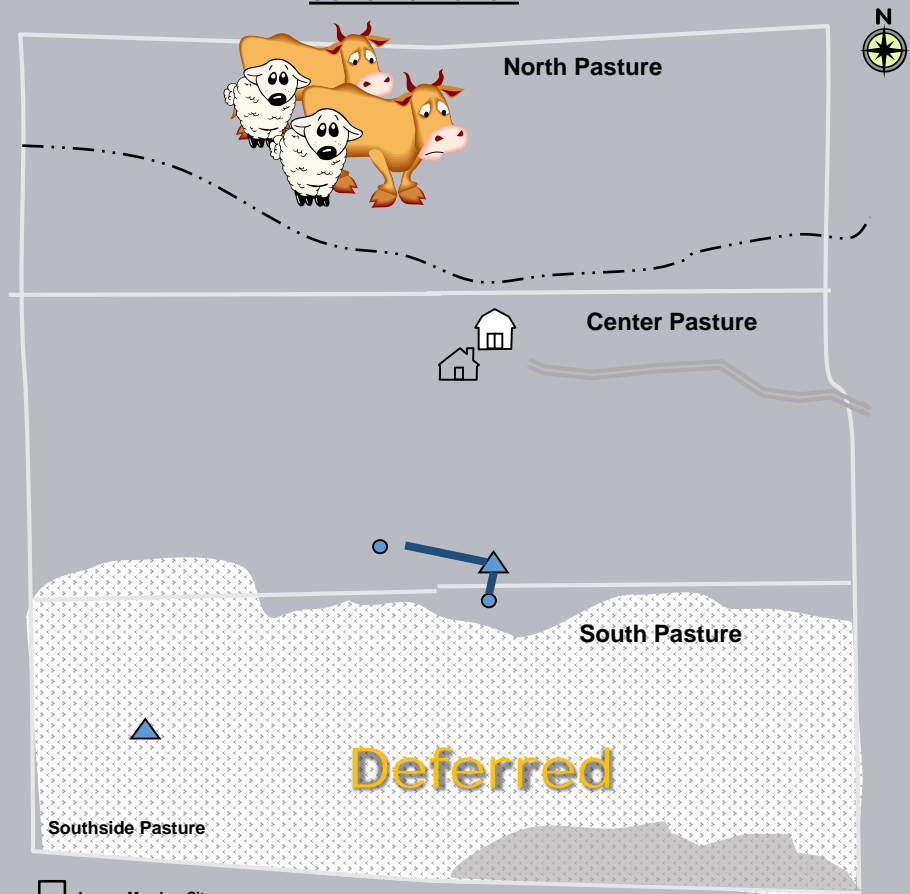

Sonoma Ranch

- Loamy Meadow Site
- Shallow Loam Site
- Shallow Rocky Site

		Deferred Rotation - 1 Herd | 3 Pasture						
		Months of the Year						
		A	M	J	J	A	S	O
Year 1	North	Grazed						
	Center			Grazed				
	South	Deferred				Grazed		
Year 2	North	Deferred				Grazed		
	Center	Grazed						
	South			Grazed				
Year 3	North			Grazed				
	Center	Deferred				Grazed		
	South	Grazed