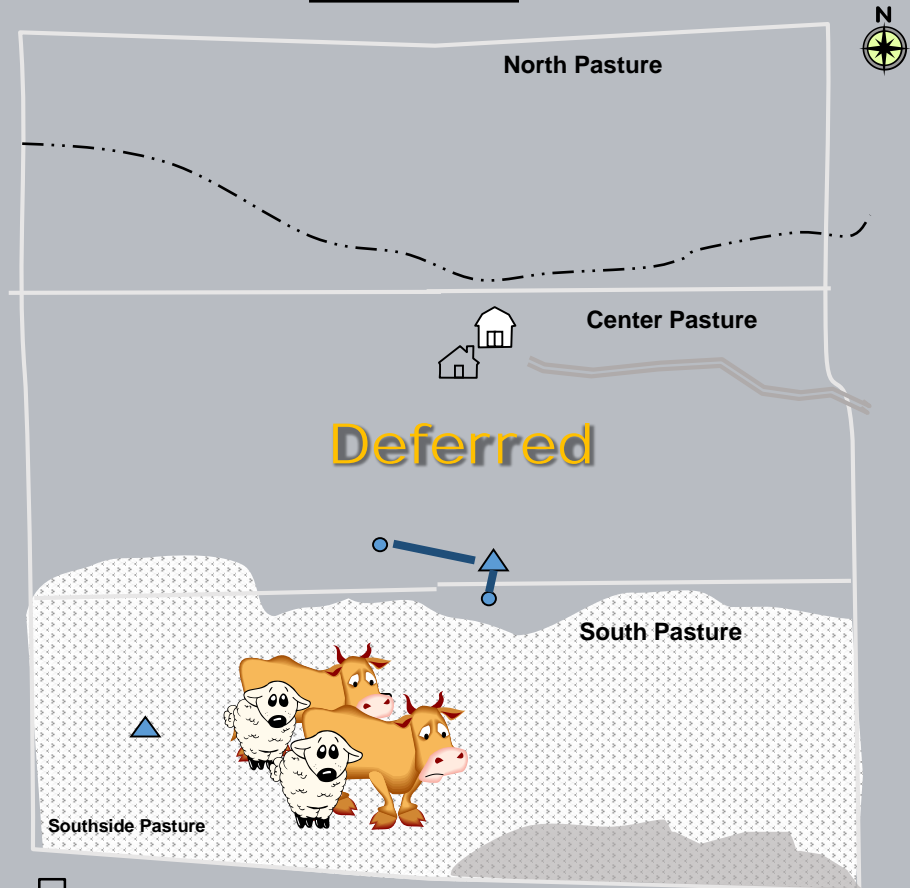

Sonoma Ranch

- Loamy Meadow Site
- Shallow Loam Site
- Shallow Rocky Site

		Deferred Rotation - 1 Herd | 3 Pasture						
		Months of the Year						
		A	M	J	J	A	S	O
Year 1	North	Grazed						
	Center			Grazed				
	South	Deferred					Grazed	
Year 2	North	Deferred					Grazed	
	Center	Grazed						
	South			Grazed				
Year 3	North			Grazed				
	Center	Deferred					Grazed	
	South	Grazed