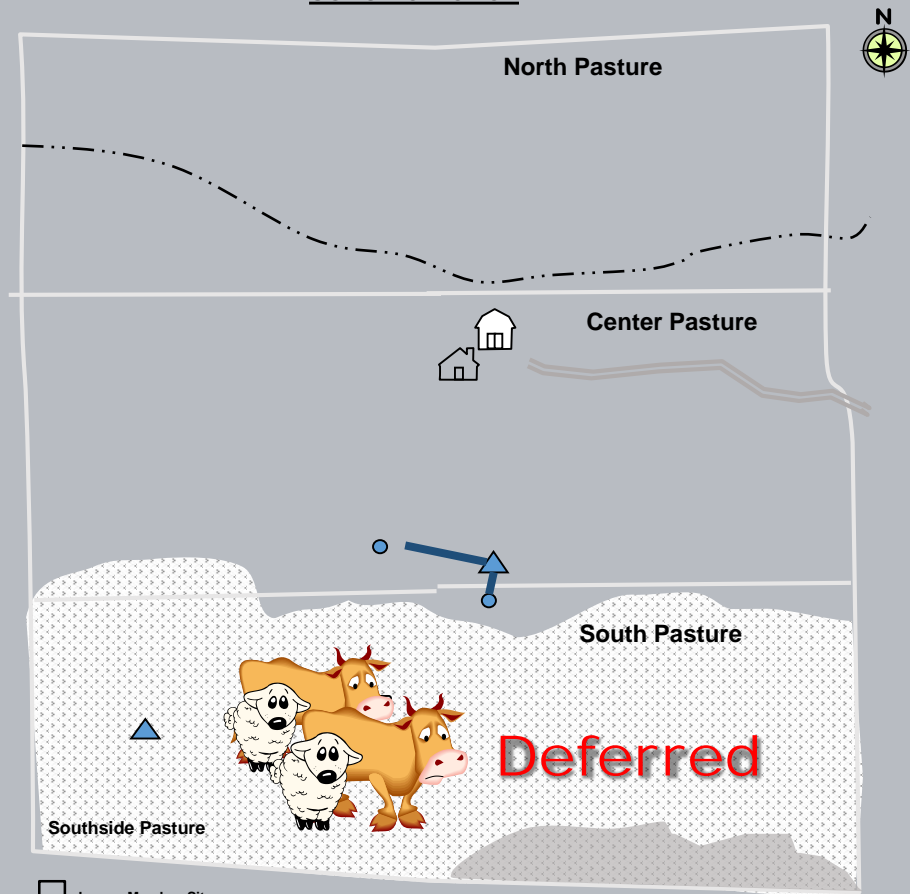

Sonoma Ranch

- Loamy Meadow Site
- Shallow Loam Site
- Shallow Rocky Site

		Deferred Rotation - 1 Herd | 3 Pasture						
		Months of the Year						
		A	M	J	J	A	S	O
Year 1	North	Grazed						
	Center			Grazed				
	South	Deferred				Grazed		
Year 2	North	Deferred				Grazed		
	Center	Grazed						
	South			Grazed				
Year 3	North			Grazed				
	Center	Deferred				Grazed		
	South	Grazed