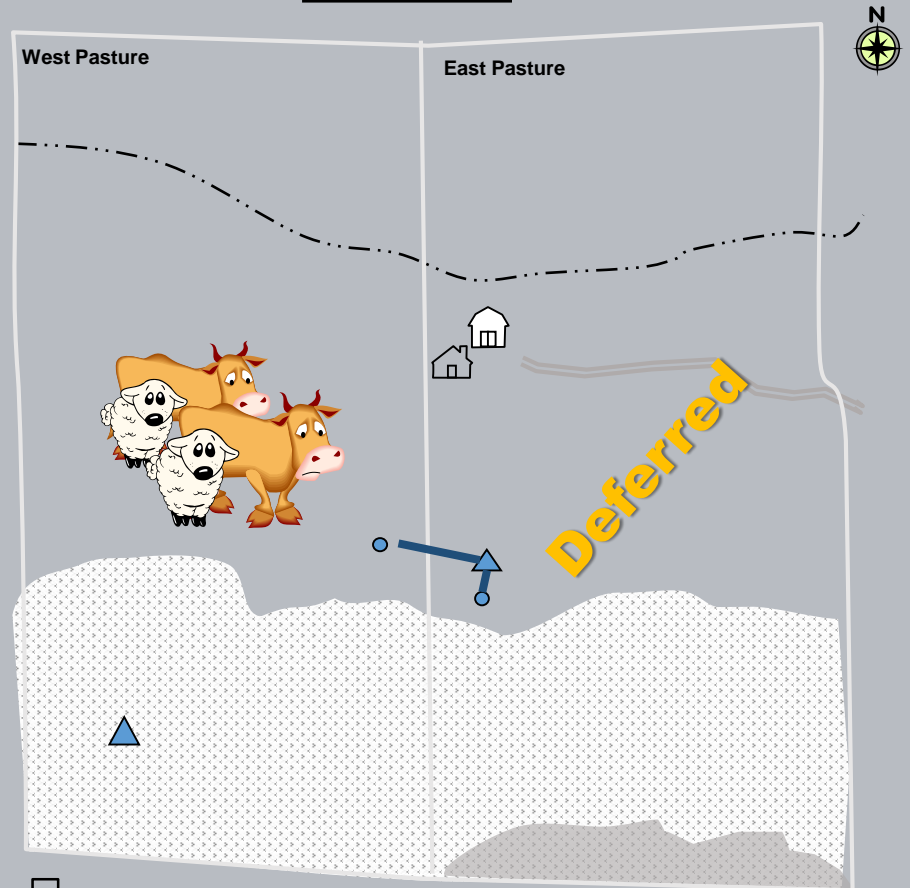

Sonoma Ranch

Deferred Rotation – at least 2 pastures where a deferment from grazing is rotated among pastures over years.

Deferred Rotation - 1 Herd | 2 Pasture							
	Months of the Year						
	A	M	J	J	A	S	O
Year 1							
East	Grazed						
West	Deferred				Grazed		
Year 2							
East	Deferred				Grazed		
West	Grazed