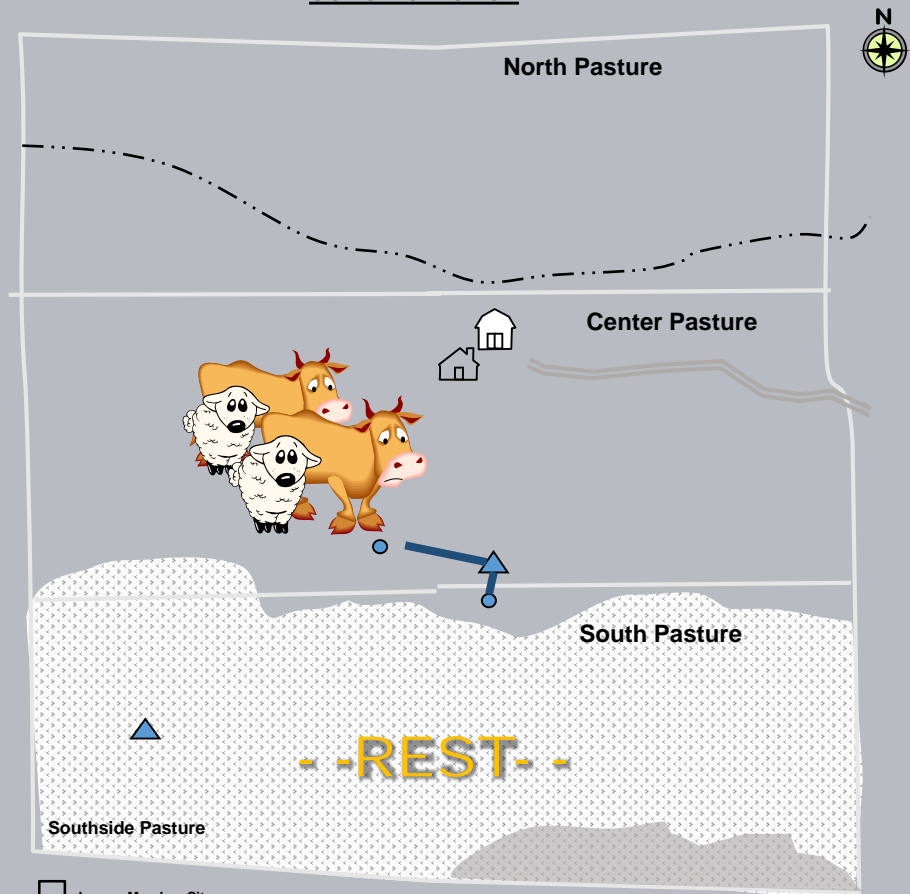

Sonoma Ranch

Rest Rotation – at least 3 pastures where a full season of rest from grazing is rotated among pastures over years.

Rest Rotation - 1 Herd | 3 Pasture									
Months of the Year									
Year	A	M	J	J	A	S	O	N	
Year 1									
North	Grazed								
Center					Grazed				
South	Rest								
Year 2									
North						Grazed			
Center	Rest								
South	Grazed								
Year 3									
Center	Rest								
South		Grazed					Grazed