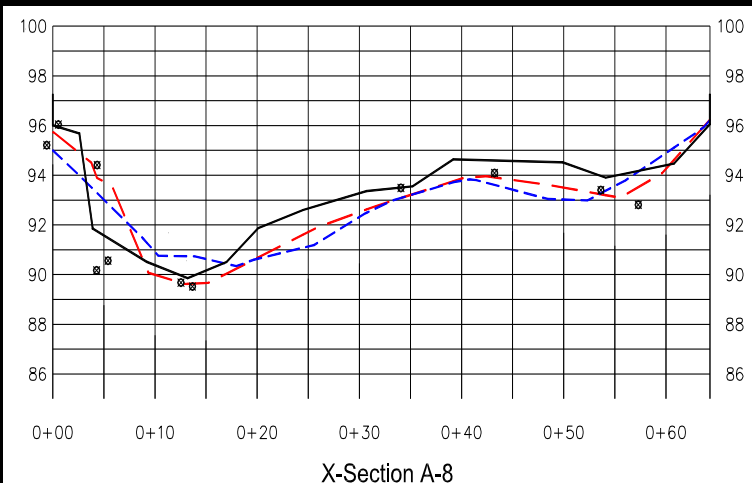

Little Creek LIDAR Study

Compare ground-based watershed features to LIDAR-generated features