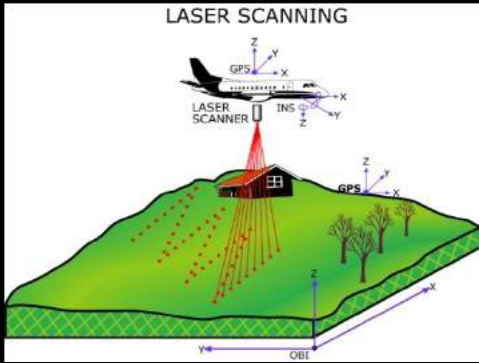

Water Quality

Little Creek Suspended Sediment Watershed Study

Project Goal:
Evaluate the effectiveness of best management practices for timber harvesting activities in maintaining existing water quality and channel conditions

Little Creek and Scotts Creek Turbidity
December 8-9, 2004 Event

Little Creek Suspended Sediment Concentration
December 8-9, 2004 Event

Little Creek Flow
December 8-9, 2004 Event

Little Creek LIDAR Study

Compare ground-based watershed features to LIDAR-generated features

Learn By Doing

Learn *at* Doing

Swanton *at* Pacific Ranch

- ❑ Land stewardship and ecosystem management
- ❑ Forestry, livestock, and crop operations
- ❑ Faculty, graduate and undergraduate applied research
- ❑ Internships, enterprise & senior projects, and courses
- ❑ Professional seminars and workshops