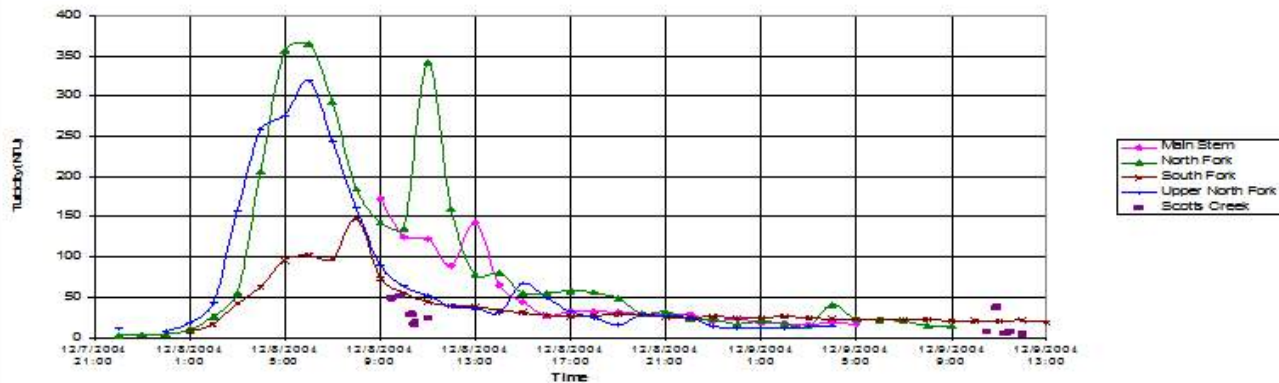

Water Quality

Little Creek Suspended Sediment Watershed Study

Project Goal:
Evaluate the effectiveness of best management practices for timber harvesting activities in maintaining existing water quality and channel conditions

Little Creek and Scotts Creek Turbidity
December 8-9, 2004 Event

Little Creek Suspended Sediment Concentration
December 8-9, 2004 Event

Little Creek Flow
December 8-9, 2004 Event

Little Creek LIDAR Study