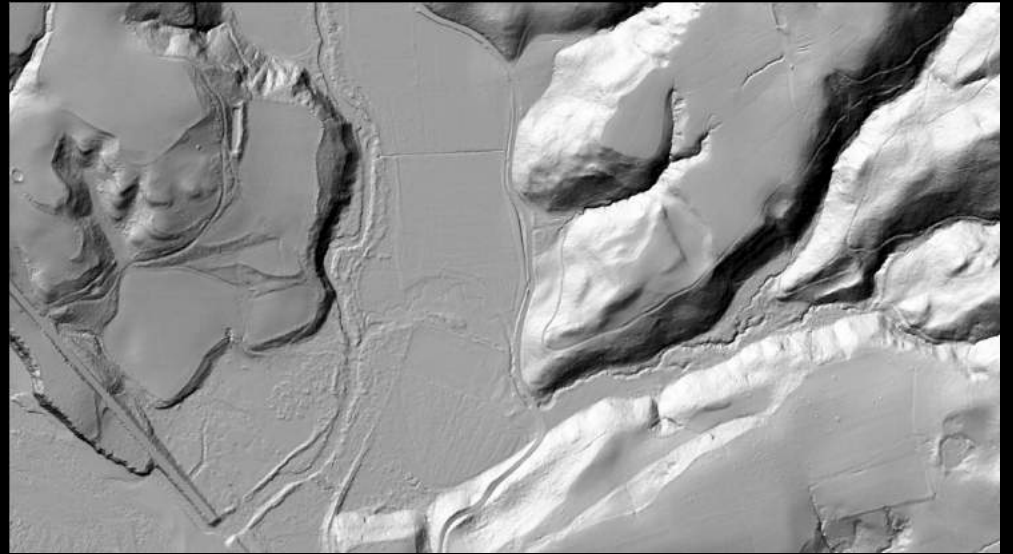

Little Creek LIDAR Study

Compare ground-based watershed features to LIDAR-generated features