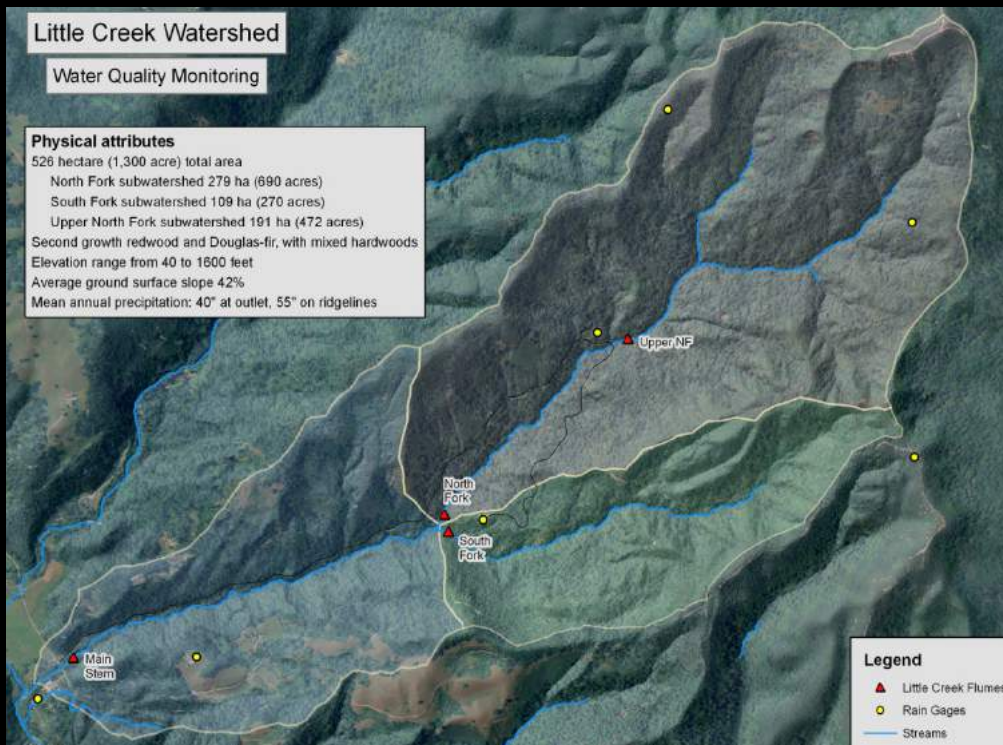

Fisheries

Restoration

Wildfire

Botanical

Forestry

Rangeland

Wildlife

Landscape

Water Quality

Little Creek Suspended Sediment Watershed Study

Project Goal:
Evaluate the effectiveness of best management practices for timber harvesting activities in maintaining existing water quality and channel conditions

Little Creek and Scotts Creek Turbidity
December 8-9, 2004 Event

Little Creek Suspended Sediment Concentration
December 8-9, 2004 Event

Little Creek Flow
December 8-9, 2004 Event

Little Creek LIDAR Study