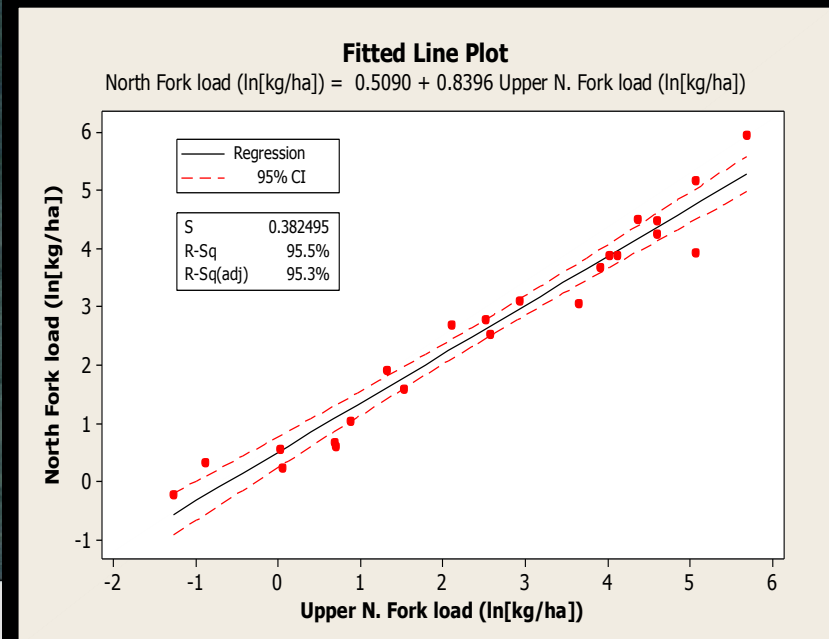

Water Quality

Little Creek Suspended Sediment Watershed Study

Project Goal:
Evaluate the effectiveness of best management practices for timber harvesting activities in maintaining existing water quality and channel conditions