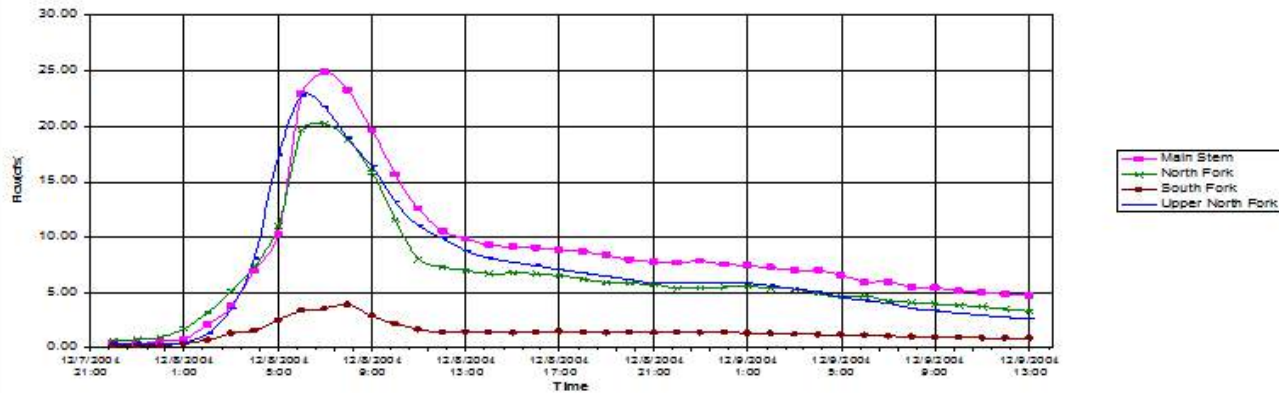

Water Quality

Little Creek Suspended Sediment Watershed Study

Project Goal:
Evaluate the effectiveness of best management practices for timber harvesting activities in maintaining existing water quality and channel conditions

Little Creek and Scotts Creek Turbidity
December 8-9, 2004 Event

Little Creek Suspended Sediment Concentration
December 8-9, 2004 Event

Little Creek Flow
December 8-9, 2004 Event

Little Creek LIDAR Study