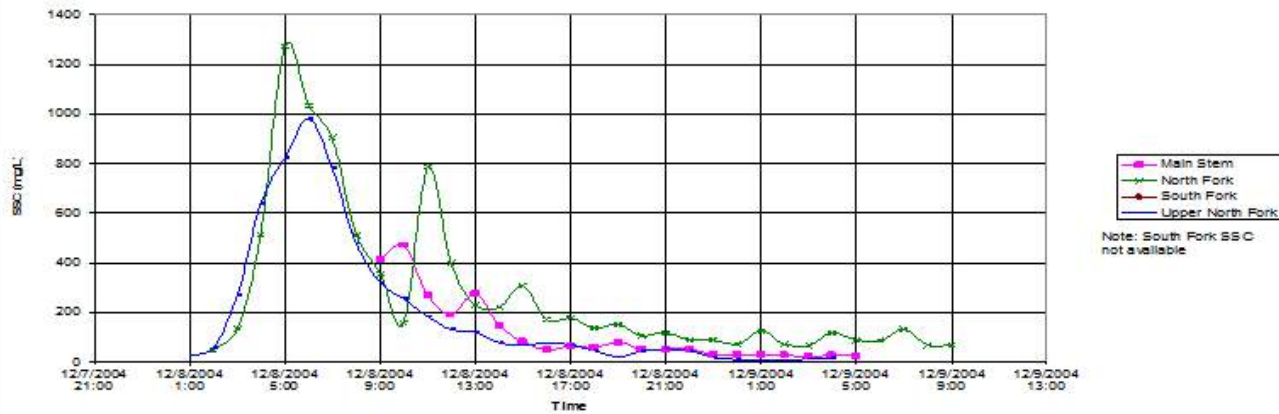

Water Quality

Little Creek Suspended Sediment Watershed Study

Project Goal:
Evaluate the effectiveness of best management practices for timber harvesting activities in maintaining existing water quality and channel conditions

Little Creek and Scotts Creek Turbidity
December 8-9, 2004 Event

Little Creek Suspended Sediment Concentration
December 8-9, 2004 Event

Little Creek Flow
December 8-9, 2004 Event

Little Creek LIDAR Study