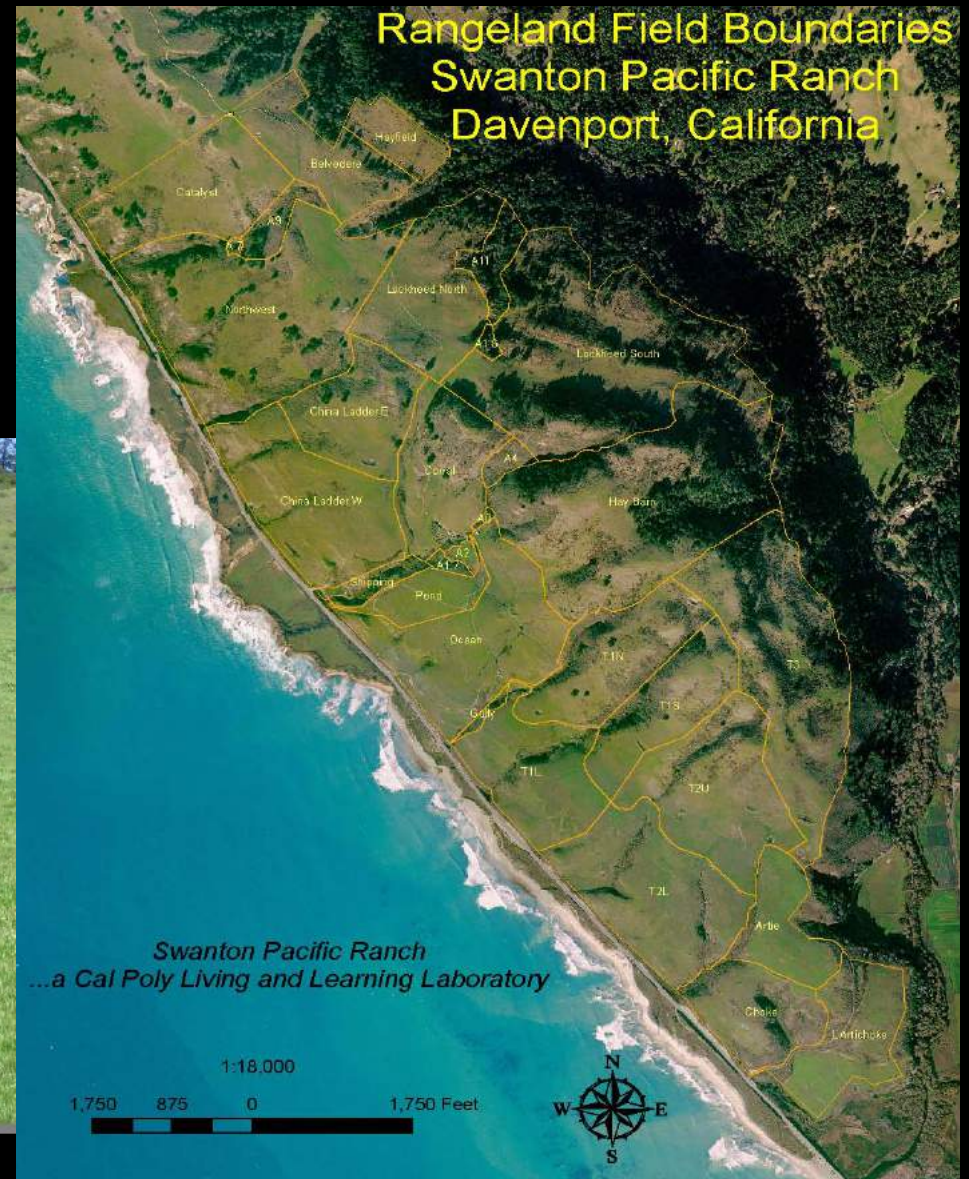

Livestock management

- Stocker operation
- Cow/Calf operation
- Natural beef
- Enterprise Projects