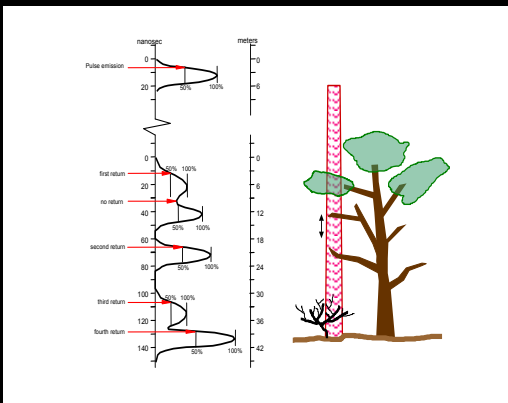

Little Creek LIDAR Study

Compare ground-based watershed features to LIDAR-generated features