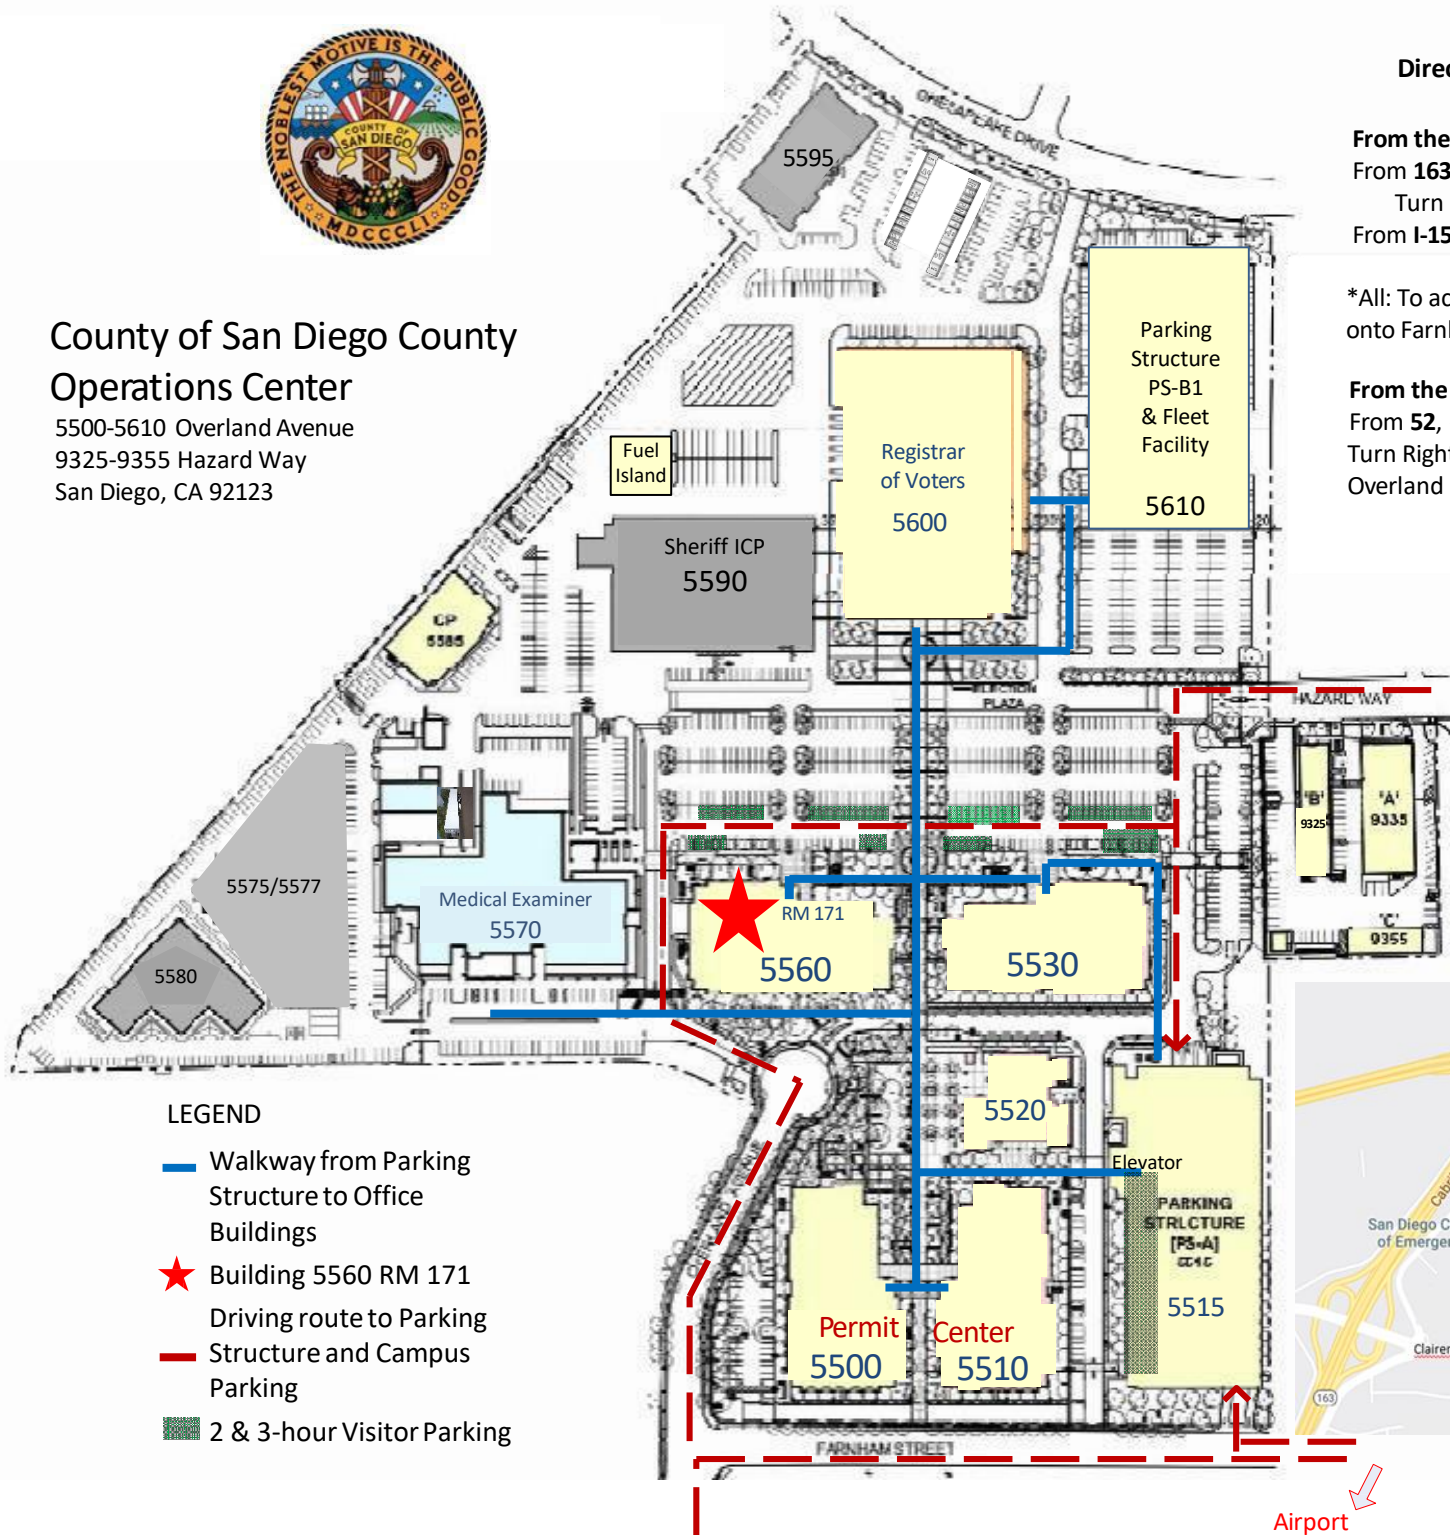

County of San Diego County Operations Center

5500-5610 Overland Avenue
9325-9355 Hazard Way
San Diego, CA 92123

Directions to the County Operations Center

From the North or South (Airport)

From **163**, exit onto Clairemont Mesa Blvd. Eastbound
Turn Left (North) onto Overland Avenue
From **I-15**, exit onto Clairemont Mesa Blvd. Westbound

*All: To access Parking Structure from Overland turn right onto Farnham Street. Parking Structure is on the left.

From the East or West

From **52**, exit onto Ruffin Road Southbound
Turn Right into Parking Structure or proceed to Overland

LEGEND

- Walkway from Parking Structure to Office Buildings
- Building 5560 RM 171
- Driving route to Parking Structure and Campus Parking
- 2 & 3-hour Visitor Parking