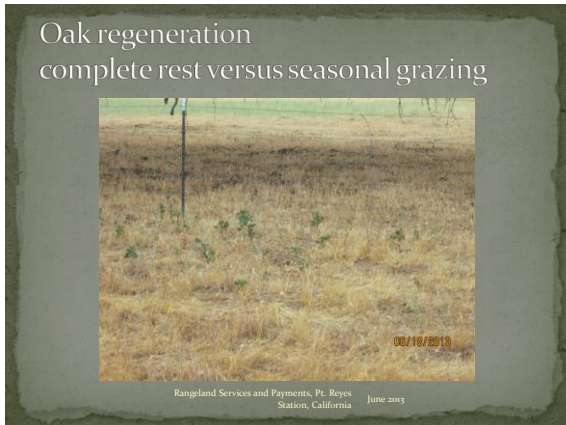

Rangeland Services and Payments, Pt. Reyes Station, California June 2013

Mitigate high flow events

Rangeland Services and Payments, Pt. Reyes Station, California June 2013

My point:

- Land managers have the tools to guide the extensive landscape to provide critical services that society values highly;
- But the existing incentives do not approach the rewards of the alternative economic path:
 - the conversion of rangeland to crops or subdivision.
- Google: TED TALKS ALLAN SAVORY