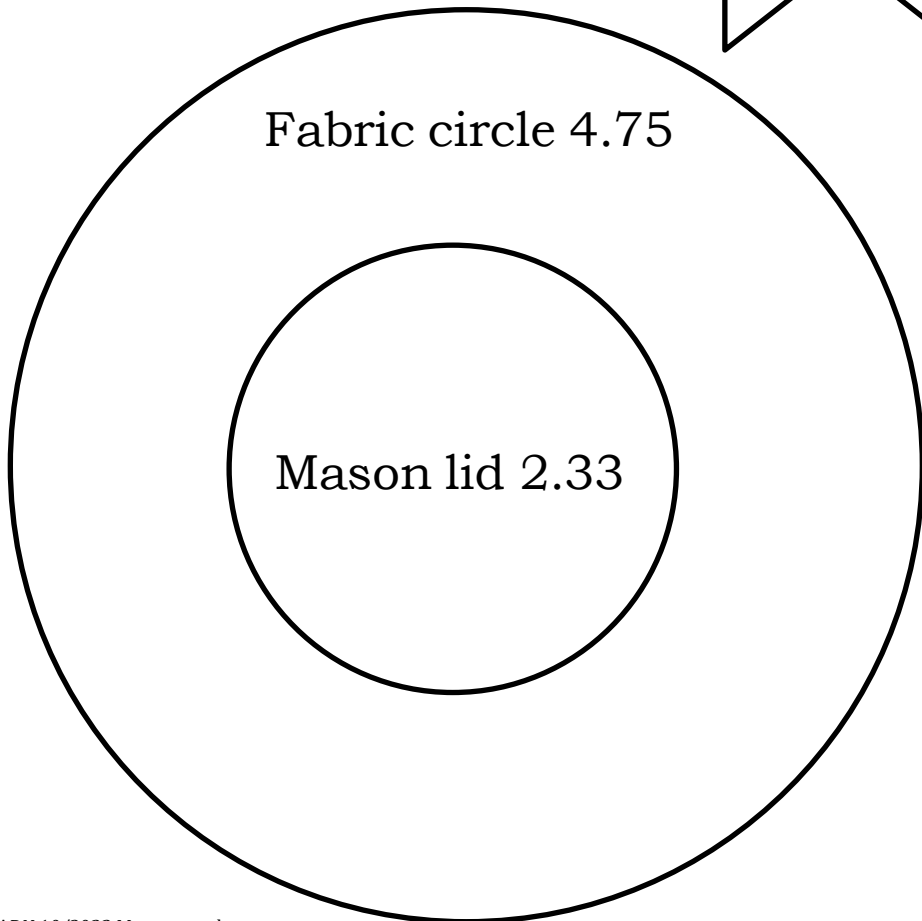

**Sonoma County Master Food Preserver
Gifts from the Kitchen
November 2022**

Pint size small mouth

Mason jar

- Mason ring rim belt 9.5 x .5
- Fabric circle 4.75
- Mason lid 2.33
- Mason jar belt 10.5 x 1.75
- Gift tag 2.5 x 1.5

**Sonoma County Master Food Preserver
Gifts from the Kitchen
November 2022**

½ pint and pint size wide mouth

Mason jar

Mason ring rim belt

½ pint & pint 11 x .5

Fabric circle 5.5 x 5.5

Mason lid 3.5

½ pint Mason jar belt
10.5 x .75