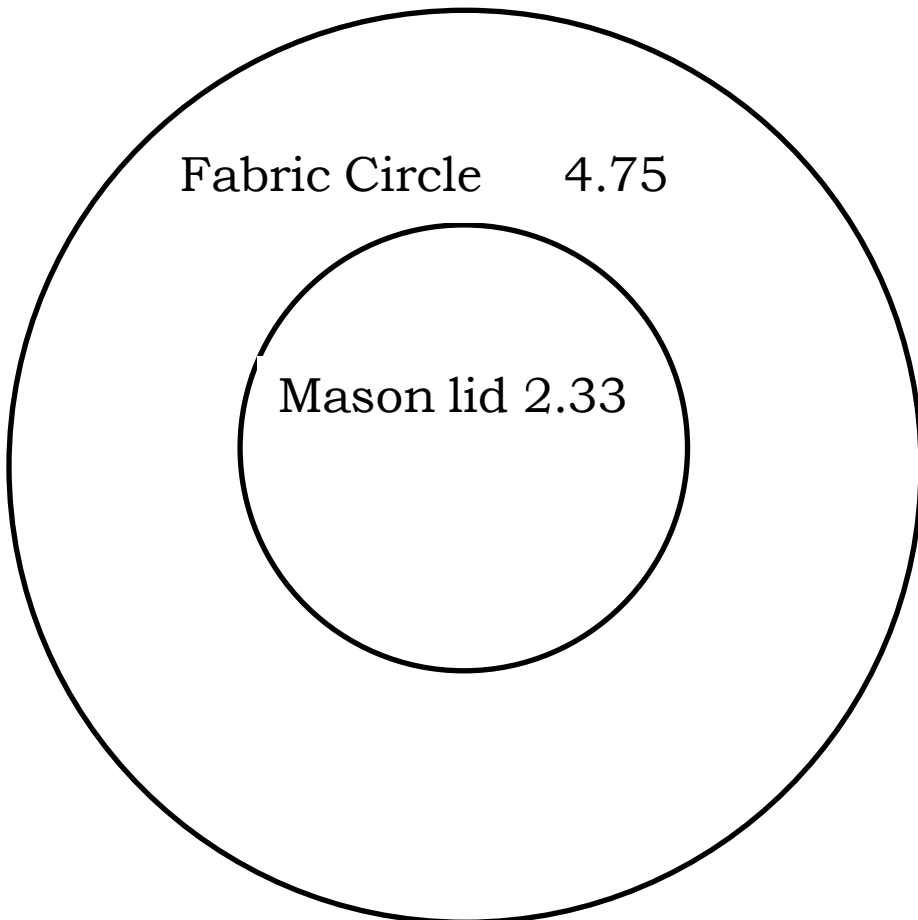

**Sonoma County Master Food Preserver
Gifts from the Kitchen
November 2022**

½ pint and pint size wide mouth

Mason jar

Mason ring rim belt

½ pint & pint 11 x .5

Fabric circle 5.5 x 5.5

Mason lid 3.5

½ pint Mason jar belt
10.5 x .75