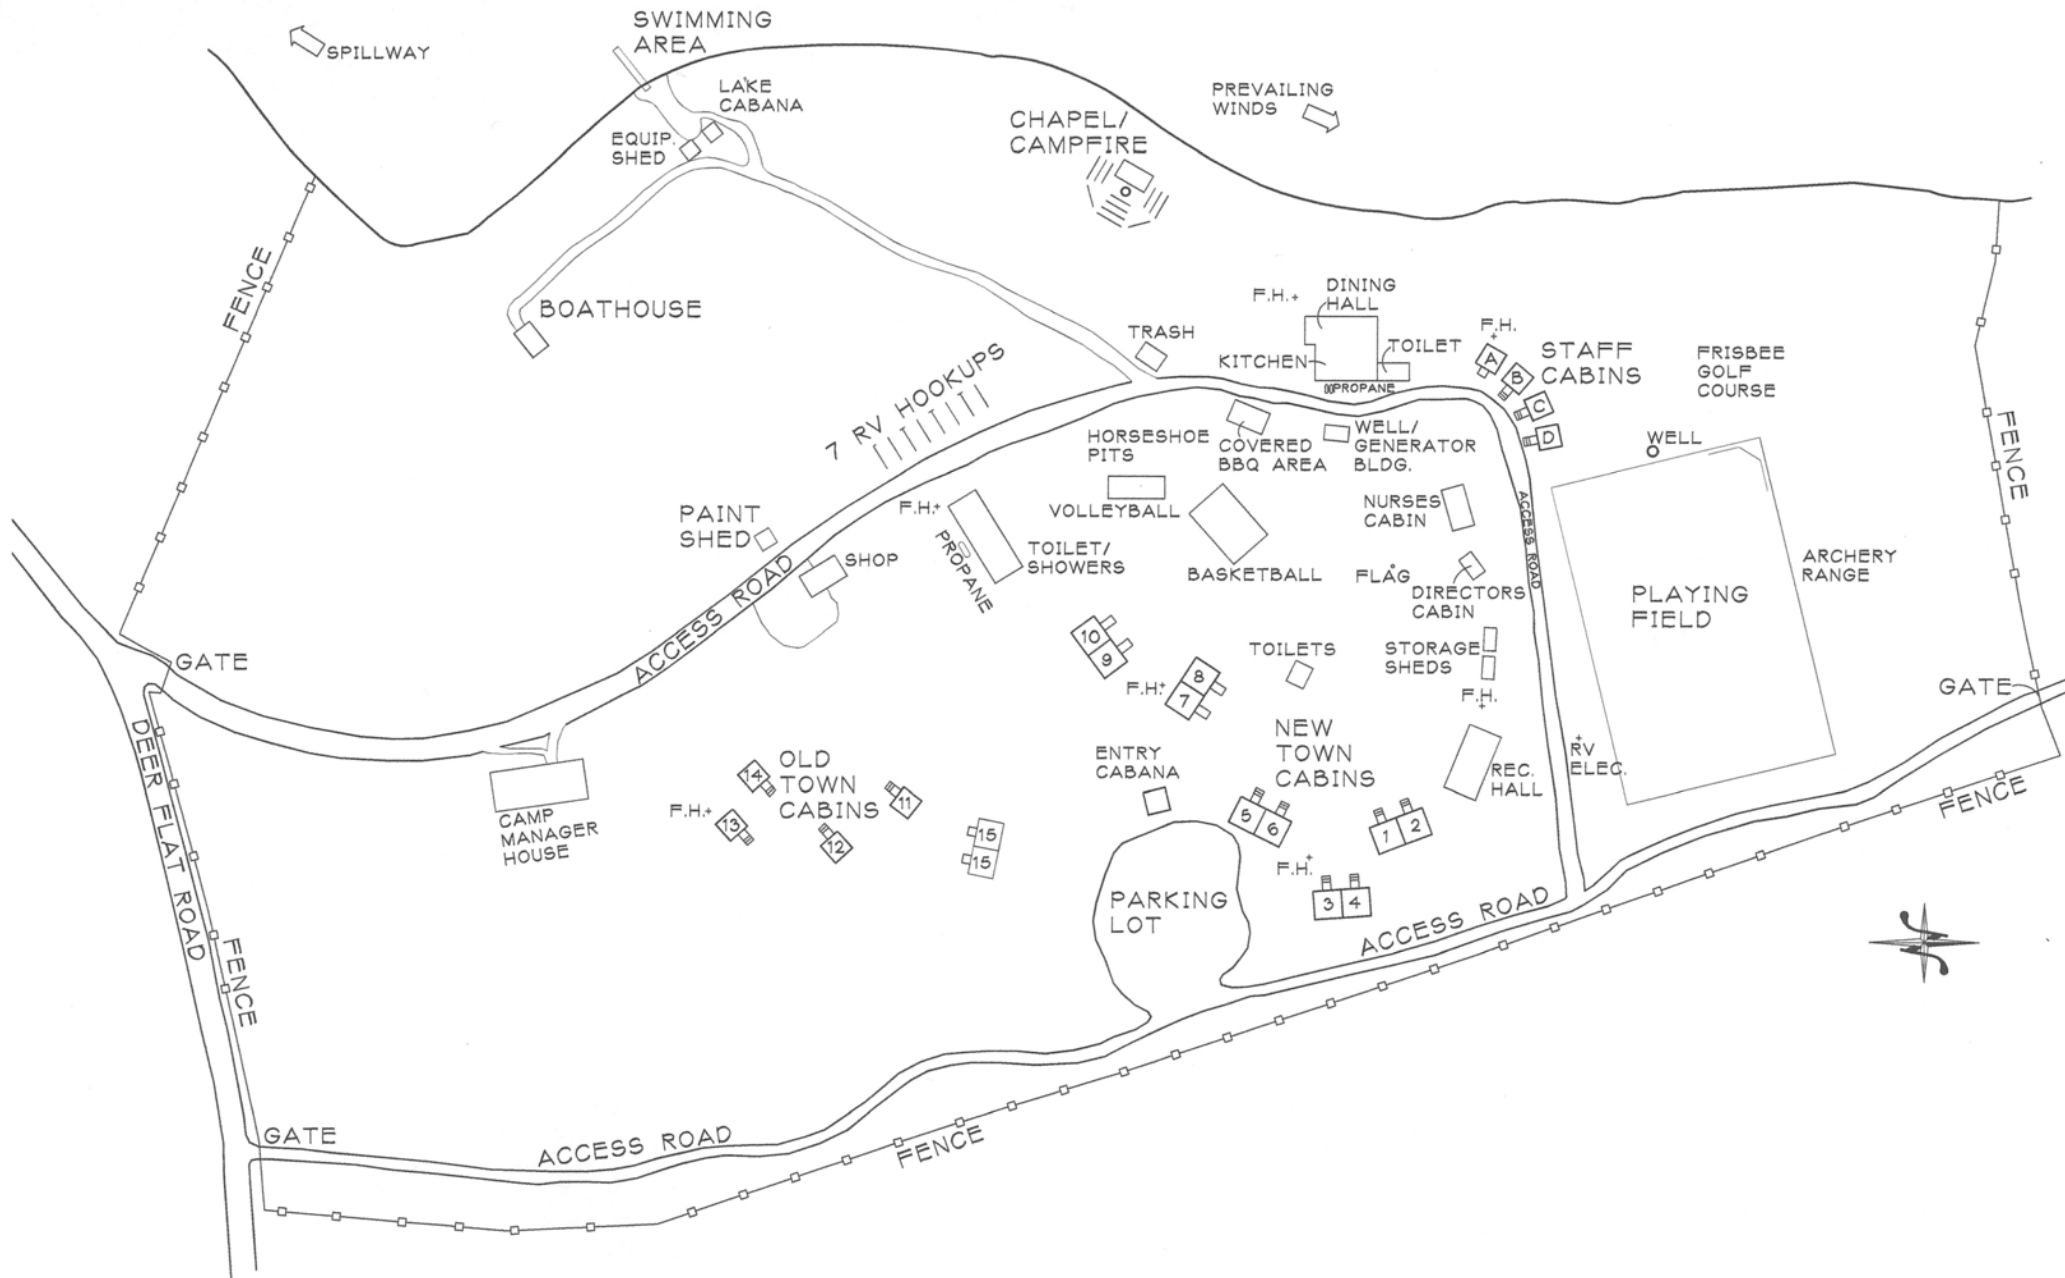

McCUMBER RESERVOIR

ELEVATION: 4084.50'

CAMP McCUMBER MAP