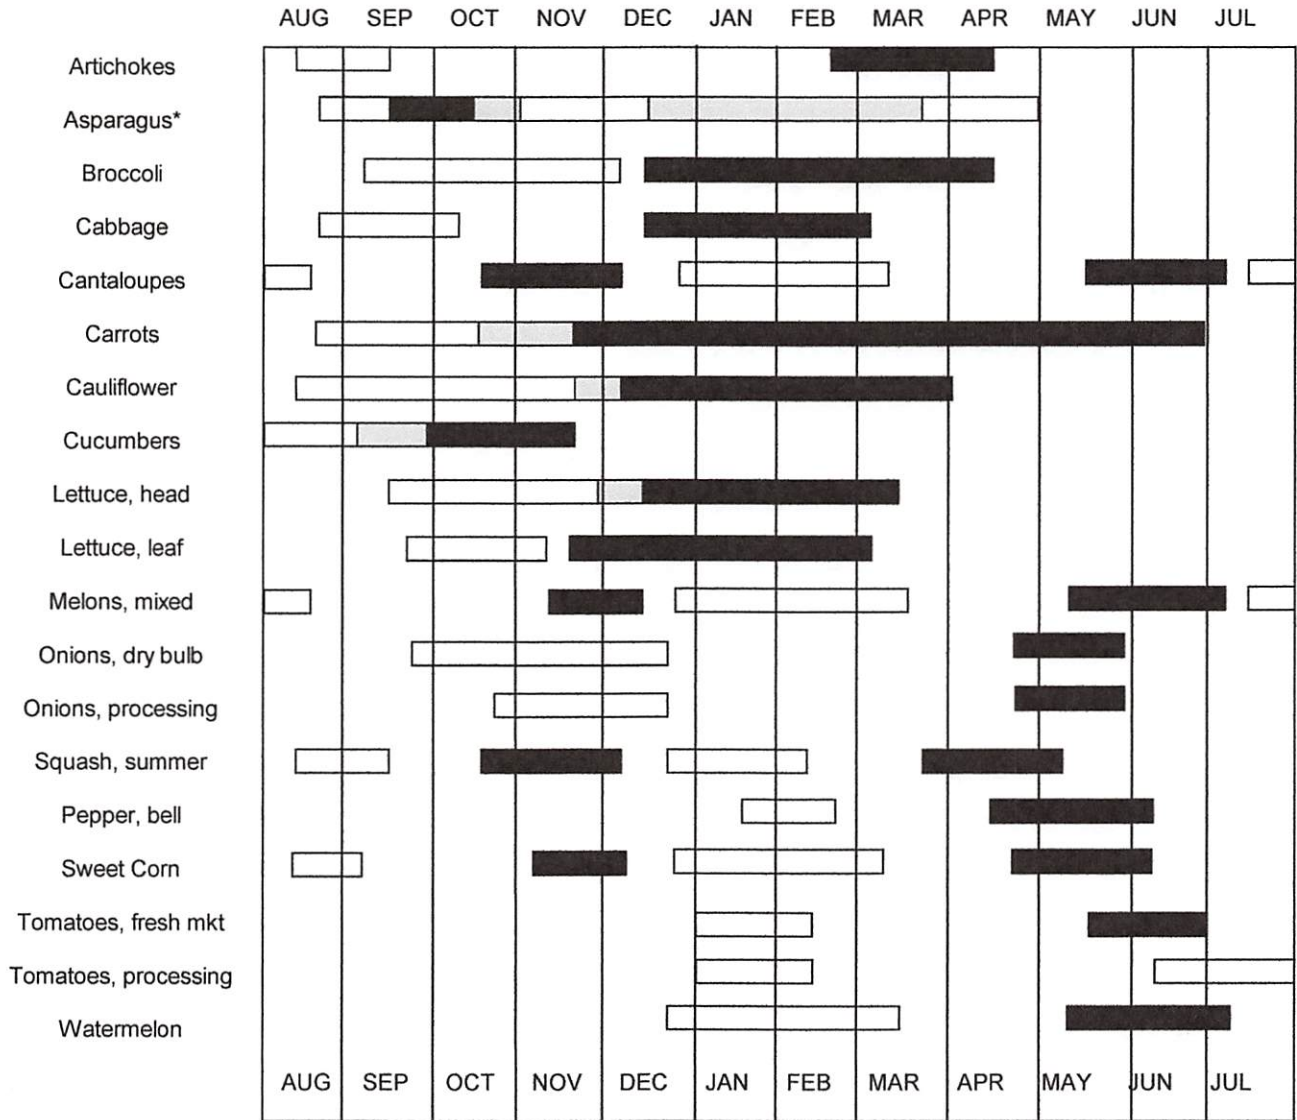

# VEGETABLE CROPS PLANTING & HARVESTING CALENDAR IMPERIAL VALLEY, CALIFORNIA

**MONTH**

Planting
  Planting/harvesting
  Harvesting
 \* Perennial

UC Cooperative Extension-Imperial County Vegetable Crops