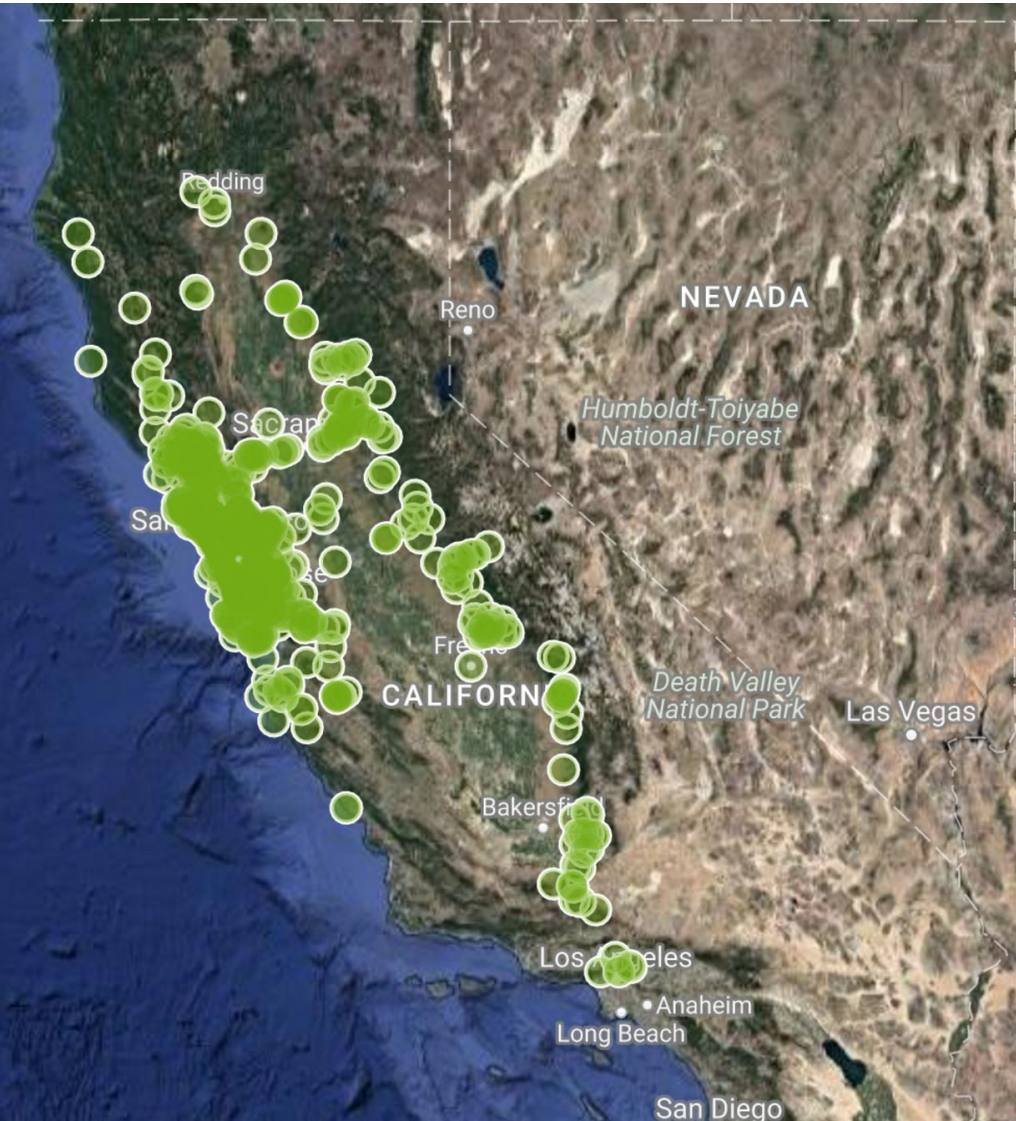

Tracking California Buckeye Phenology using Citizen Science Observations from Nature's Notebook

Melissa Eitzel Solera

California Buckeye: Range

Above: from Wikipedia; At Left: from iNaturalist

Bud-burst/bud-break

Images from Pacific Horticulture Society: <http://www.pacifichorticulture.org>

Date of first “Yes” within 7 days of a confirmed “No”