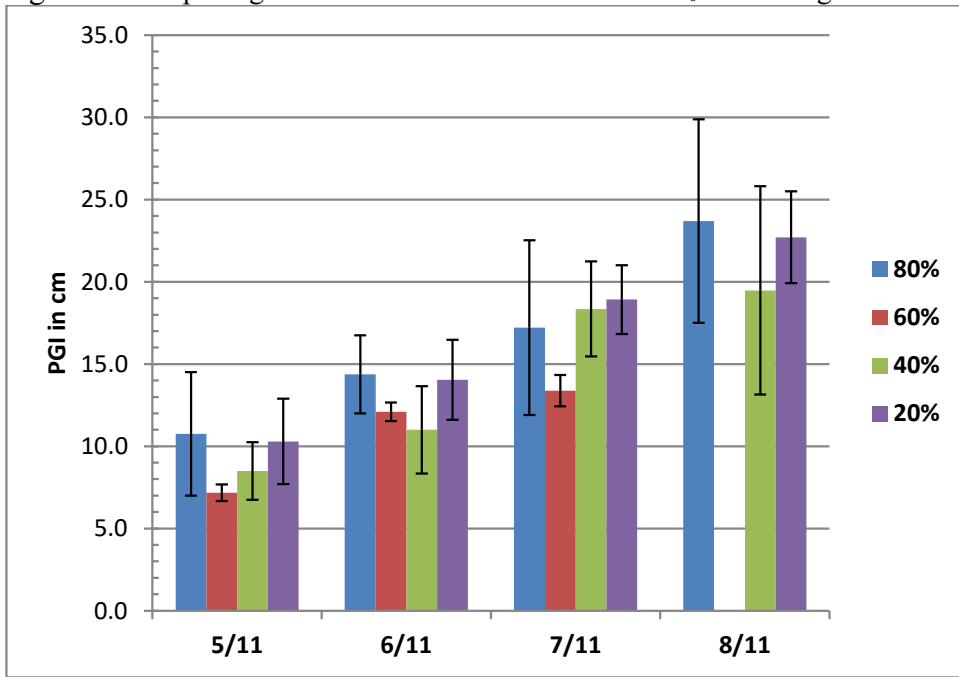

***Cordyline* ‘Purple Sensation’**

Fig. 26. Mean plant growth index in cm for 2011 on 4 ET₀-based irrigation levels

Error bars represent ± 1 SE.

Fig. 27 Mean relative plant growth index for 2011 on 4 ET₀-based irrigation levels

Error bars represent ± 1 SE.

Table 13. Mean quality ratings in 6 categories on 4 ET₀-based irrigation levels Summer 2011

<i>Cordyline</i> 'Purple Sensation'					
foliage	MAY	JUN	JUL	AUG	AVG
80%	4.0	3.2	2.5	2.2	3.0
60%	1.5	1.8	3.0	3.5	2.4
40%	2.7	2.8	2.5	2.3	2.6
20%	3.2	3.3	3.2	2.5	3.0
pest resistance					
80%	4.0	3.2	5.0	4.7	4.2
60%	1.7	1.8	5.0	4.5	3.2
40%	2.7	2.7	4.0	3.2	3.1
20%	3.7	3.3	5.0	2.5	3.6
disease resistance					
80%	5.0	4.7	5.0	2.0	4.2
60%	1.7	1.8	5.0	3.3	2.9
40%	3.7	3.2	4.0	2.2	3.3
20%	3.8	3.3	5.0	2.5	3.7
vigor					
80%	1.5	2.0	3.0	2.0	2.1
60%	1.0	1.0	1.7	3.5	1.8
40%	1.3	1.5	2.5	2.6	2.0
20%	1.8	1.7	3.2	2.5	2.3
overall appearance					
80%	2.0	2.3	2.8	2.0	2.3
60%	1.2	1.4	1.5	3.3	1.8
40%	1.8	1.9	2.1	2.2	2.0
20%	2.3	2.5	3.0	2.5	2.6