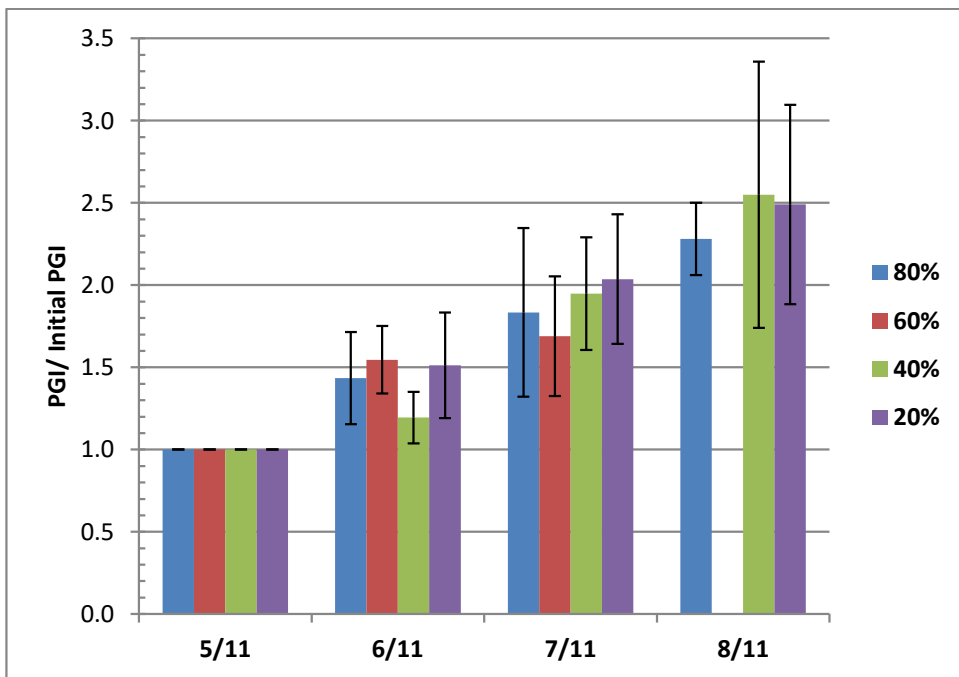

***Cordyline* ‘Purple Sensation’**

Fig. 26. Mean plant growth index in cm for 2011 on 4 ET₀-based irrigation levels

Error bars represent ± 1 SE.

Fig. 27 Mean relative plant growth index for 2011 on 4 ET₀-based irrigation levels

Error bars represent ± 1 SE.

Table 13. Mean quality ratings in 6 categories on 4 ET₀-based irrigation levels Summer 2011

<i>Cordyline</i> 'Purple Sensation'					
foliage	MAY	JUN	JUL	AUG	AVG
80%	4.0	3.2	2.5	2.2	3.0
60%	1.5	1.8	3.0	3.5	2.4
40%	2.7	2.8	2.5	2.3	2.6
20%	3.2	3.3	3.2	2.5	3.0
pest resistance					
80%	4.0	3.2	5.0	4.7	4.2
60%	1.7	1.8	5.0	4.5	3.2
40%	2.7	2.7	4.0	3.2	3.1
20%	3.7	3.3	5.0	2.5	3.6
disease resistance					
80%	5.0	4.7	5.0	2.0	4.2
60%	1.7	1.8	5.0	3.3	2.9
40%	3.7	3.2	4.0	2.2	3.3
20%	3.8	3.3	5.0	2.5	3.7
vigor					
80%	1.5	2.0	3.0	2.0	2.1
60%	1.0	1.0	1.7	3.5	1.8
40%	1.3	1.5	2.5	2.6	2.0
20%	1.8	1.7	3.2	2.5	2.3
overall appearance					
80%	2.0	2.3	2.8	2.0	2.3
60%	1.2	1.4	1.5	3.3	1.8
40%	1.8	1.9	2.1	2.2	2.0
20%	2.3	2.5	3.0	2.5	2.6