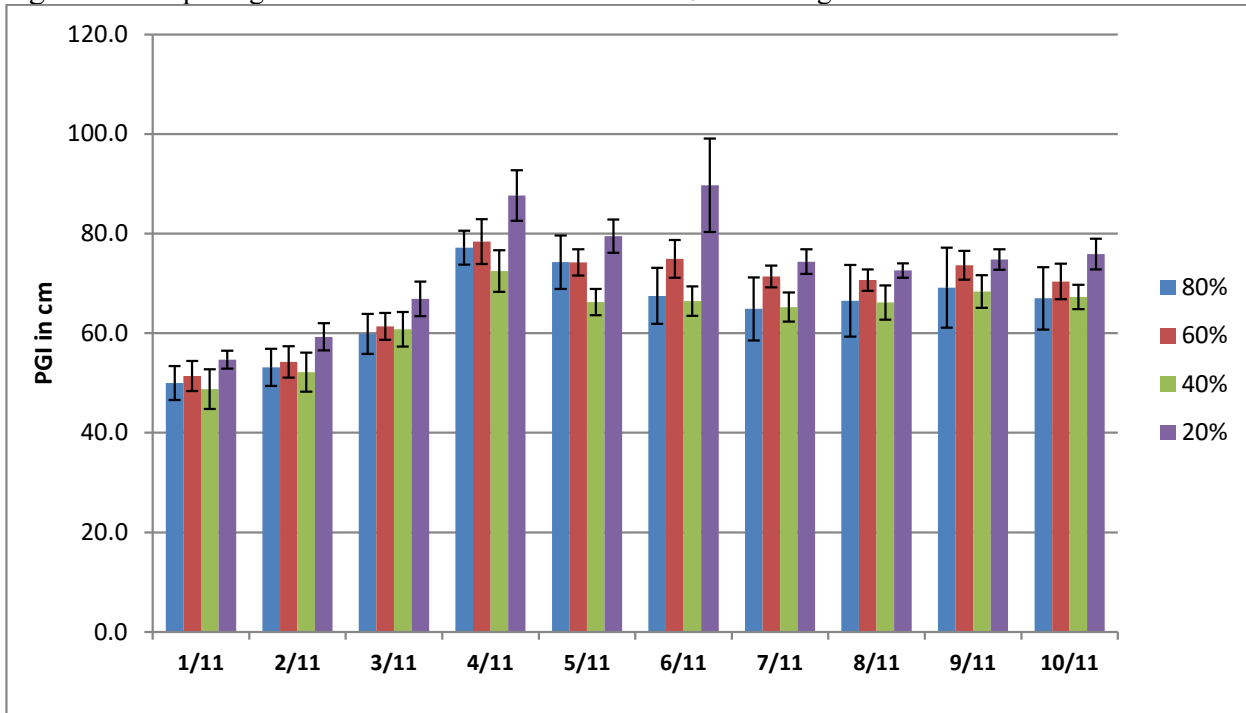

Heuchera maxima

Fig. 36. Mean plant growth index in cm for 2011 on 4 ET₀-based irrigation levels

Error bars represent ± 1 SE

Fig. 37. Mean relative plant growth index for 2011 on 4 ET₀-based irrigation levels

Error bars represent ± 1 SE

Table 19. Mean quality ratings in 6 categories on 4 ET₀-based irrigation levels during 2011

Heuchera maxima											
foliage	JAN	FEB	MAR	APRIL	MAY	JUNE	JULY	AUG	SEP	OCT	AVG
80%	3.9	4.1	3.8	5.0	3.5	3.5	3.2	3.8	3.9	3.8	3.8
60%	4.0	4.3	3.9	4.7	4.0	3.9	3.3	4.2	3.6	3.5	3.9
40%	4.0	4.0	3.5	4.5	3.3	3.3	2.9	3.7	3.7	3.6	3.6
20%	4.0	4.4	3.8	4.8	3.9	3.9	3.3	3.8	3.5	3.3	3.9
flowering											
80%				1.0	3.0						2.0
60%				1.0	3.8	2.0					2.3
40%				1.0	3.0	1.5					1.8
20%				1.0	3.9	1.0					2.0
pest tolerance											
80%	4.8	5.0	5.0	5.0	5.0	5.0		4.6	5.0	5.0	4.9
60%	5.0	4.8	5.0	5.0	4.8	5.0		4.8	4.7	5.0	4.9
40%	4.6	4.8	5.0	5.0	5.0	4.8		4.8	4.5	5.0	4.8
20%	5.0	4.9	5.0	5.0	5.0	5.0		5.0	4.8	4.8	5.0
disease resistance											
80%	3.8	4.3	3.6	5.0	3.1	3.5		3.8	3.8	3.8	3.8
60%	4.0	4.3	3.7	4.7	3.8	3.8		4.2	3.7	3.5	3.9
40%	3.9	4.0	3.2	4.2	2.9	3.2		3.7	3.6	3.6	3.6
20%	4.1	4.4	3.7	4.7	3.3	3.8		3.6	3.6	3.3	3.8
vigor											
80%	5.0	5.0	4.0	4.4	4.3	4.4	3.6	4.4	4.5	4.5	4.4
60%	4.8	4.7	4.5	4.5	4.8	5.0	3.8	5.0	5.0	4.8	4.7
40%	4.3	4.3	4.0	4.3	4.3	4.7	3.6	4.5	4.5	4.7	4.3
20%	5.0	5.0	4.7	5.0	5.0	4.8	3.9	4.5	4.8	5.0	4.8
overall appearance											
80%	4.4	4.3	3.8	4.9	3.6	3.8	3.5	4.1	4.0	3.8	4.0
60%	4.3	4.4	3.9	4.7	4.0	4.1	3.8	4.4	3.8	3.8	4.1
40%	4.1	4.0	3.5	4.3	3.4	3.5	3.0	3.9	3.8	3.8	3.7
20%	4.3	4.4	3.9	4.8	3.9	4.0	3.7	3.8	3.6	3.6	4.0