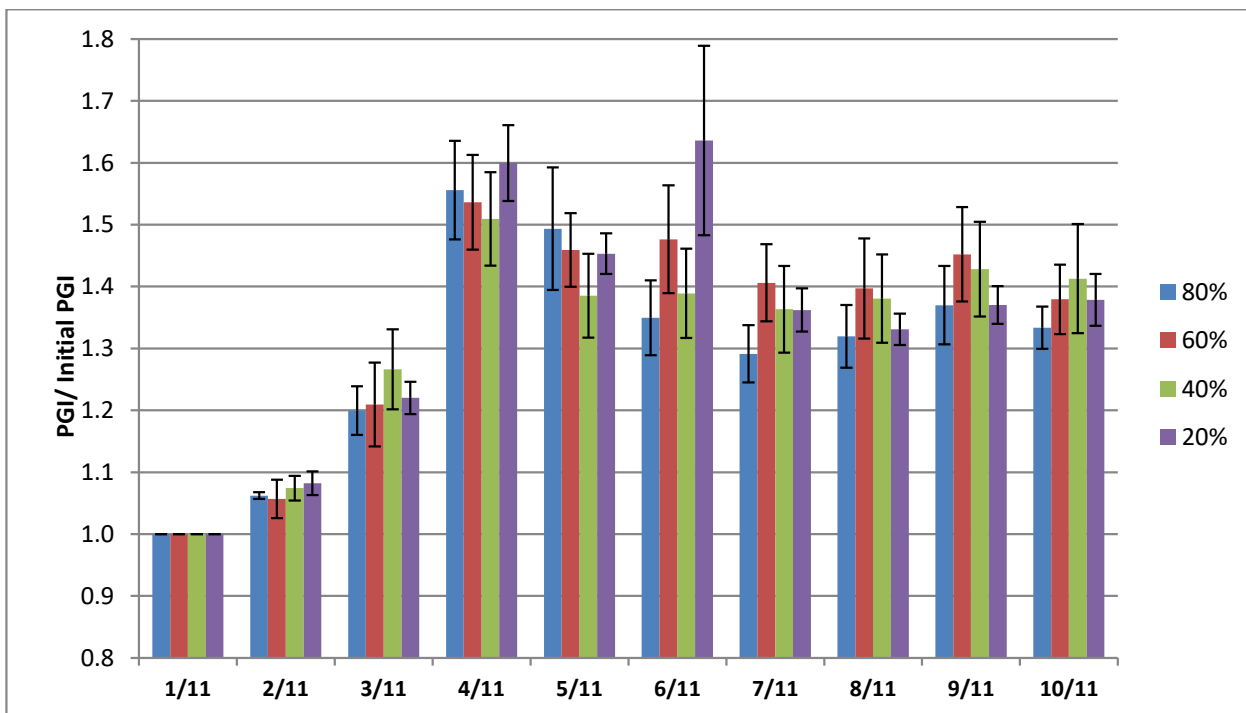

Heuchera maxima

Fig. 36. Mean plant growth index in cm for 2011 on 4 ET₀-based irrigation levels

Error bars represent ± 1 SE

Fig. 37. Mean relative plant growth index for 2011 on 4 ET₀-based irrigation levels

Error bars represent ± 1 SE

Table 19. Mean quality ratings in 6 categories on 4 ET₀-based irrigation levels during 2011

Heuchera maxima											
foliage	JAN	FEB	MAR	APRIL	MAY	JUNE	JULY	AUG	SEP	OCT	AVG
80%	3.9	4.1	3.8	5.0	3.5	3.5	3.2	3.8	3.9	3.8	3.8
60%	4.0	4.3	3.9	4.7	4.0	3.9	3.3	4.2	3.6	3.5	3.9
40%	4.0	4.0	3.5	4.5	3.3	3.3	2.9	3.7	3.7	3.6	3.6
20%	4.0	4.4	3.8	4.8	3.9	3.9	3.3	3.8	3.5	3.3	3.9
flowering											
80%				1.0	3.0						2.0
60%				1.0	3.8	2.0					2.3
40%				1.0	3.0	1.5					1.8
20%				1.0	3.9	1.0					2.0
pest tolerance											
80%	4.8	5.0	5.0	5.0	5.0	5.0		4.6	5.0	5.0	4.9
60%	5.0	4.8	5.0	5.0	4.8	5.0		4.8	4.7	5.0	4.9
40%	4.6	4.8	5.0	5.0	5.0	4.8		4.8	4.5	5.0	4.8
20%	5.0	4.9	5.0	5.0	5.0	5.0		5.0	4.8	4.8	5.0
disease resistance											
80%	3.8	4.3	3.6	5.0	3.1	3.5		3.8	3.8	3.8	3.8
60%	4.0	4.3	3.7	4.7	3.8	3.8		4.2	3.7	3.5	3.9
40%	3.9	4.0	3.2	4.2	2.9	3.2		3.7	3.6	3.6	3.6
20%	4.1	4.4	3.7	4.7	3.3	3.8		3.6	3.6	3.3	3.8
vigor											
80%	5.0	5.0	4.0	4.4	4.3	4.4	3.6	4.4	4.5	4.5	4.4
60%	4.8	4.7	4.5	4.5	4.8	5.0	3.8	5.0	5.0	4.8	4.7
40%	4.3	4.3	4.0	4.3	4.3	4.7	3.6	4.5	4.5	4.7	4.3
20%	5.0	5.0	4.7	5.0	5.0	4.8	3.9	4.5	4.8	5.0	4.8
overall appearance											
80%	4.4	4.3	3.8	4.9	3.6	3.8	3.5	4.1	4.0	3.8	4.0
60%	4.3	4.4	3.9	4.7	4.0	4.1	3.8	4.4	3.8	3.8	4.1
40%	4.1	4.0	3.5	4.3	3.4	3.5	3.0	3.9	3.8	3.8	3.7
20%	4.3	4.4	3.9	4.8	3.9	4.0	3.7	3.8	3.6	3.6	4.0