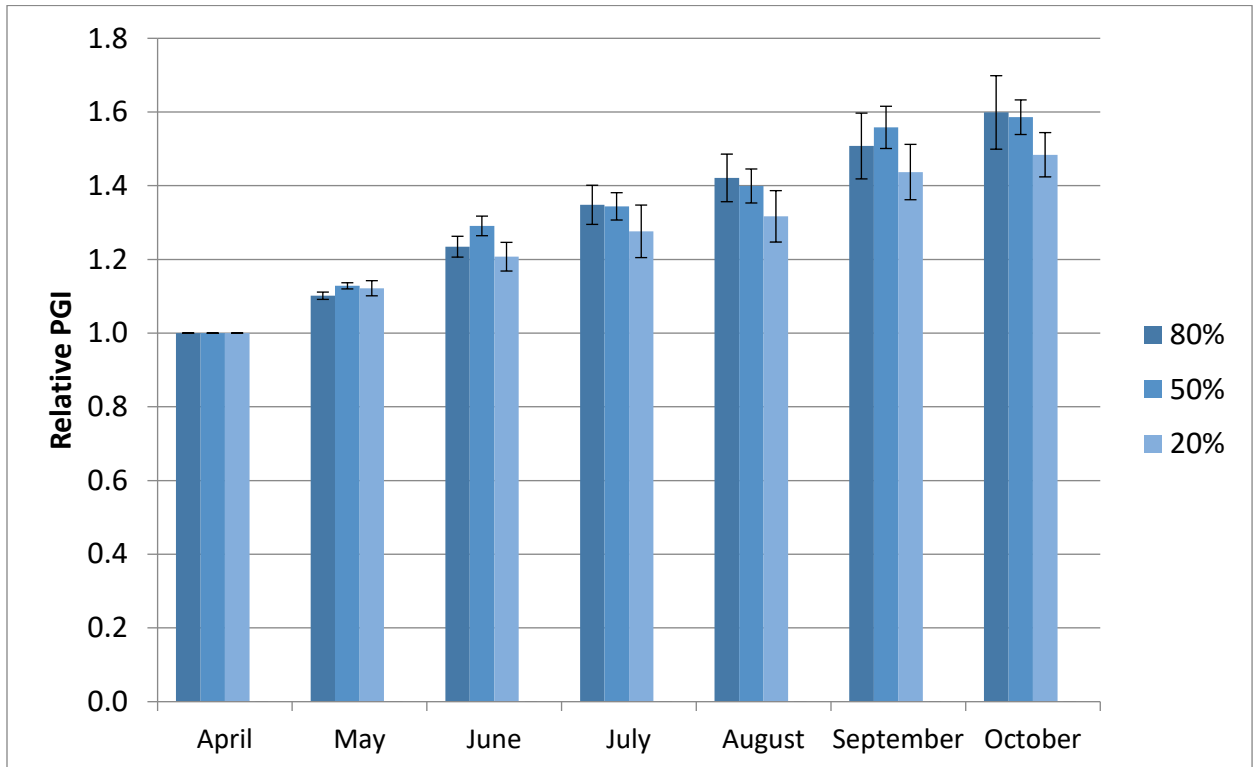

Figure 3a. *Eremophila glabra* 'EREM1' Grey Horizon™ average monthly plant growth index (PGI) at UC Davis on 3 ETo-based irrigation levels in 2020.

Figure 3b. *Eremophila glabra* 'EREM1' Grey Horizon™ average monthly relative plant growth index (RPGI) at UC Davis on 3 ETo-based irrigation levels in 2020.