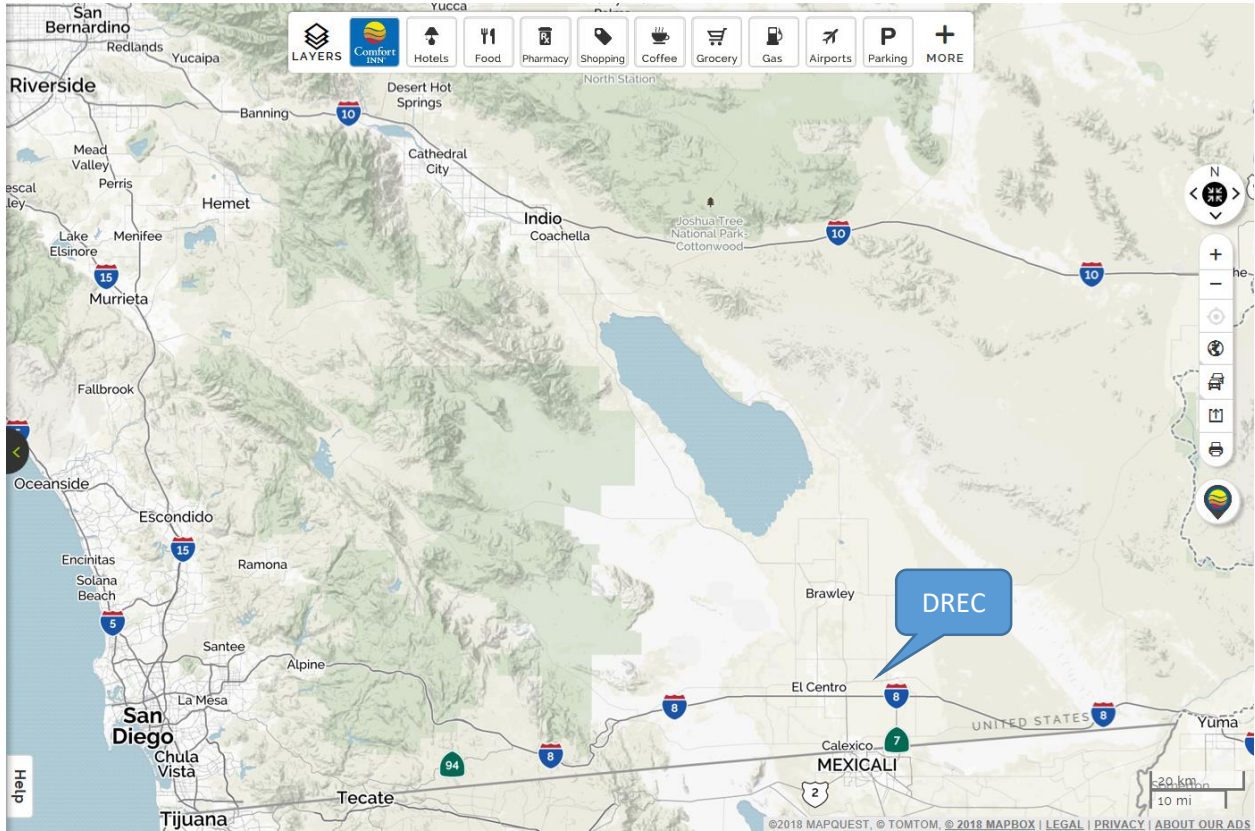

**DREC facilities are located at 1004 Holton Rd, Holtville, CA 92250.**

Below is a map showing main building and parking areas.

Below is a picture showing main entrance access to the center