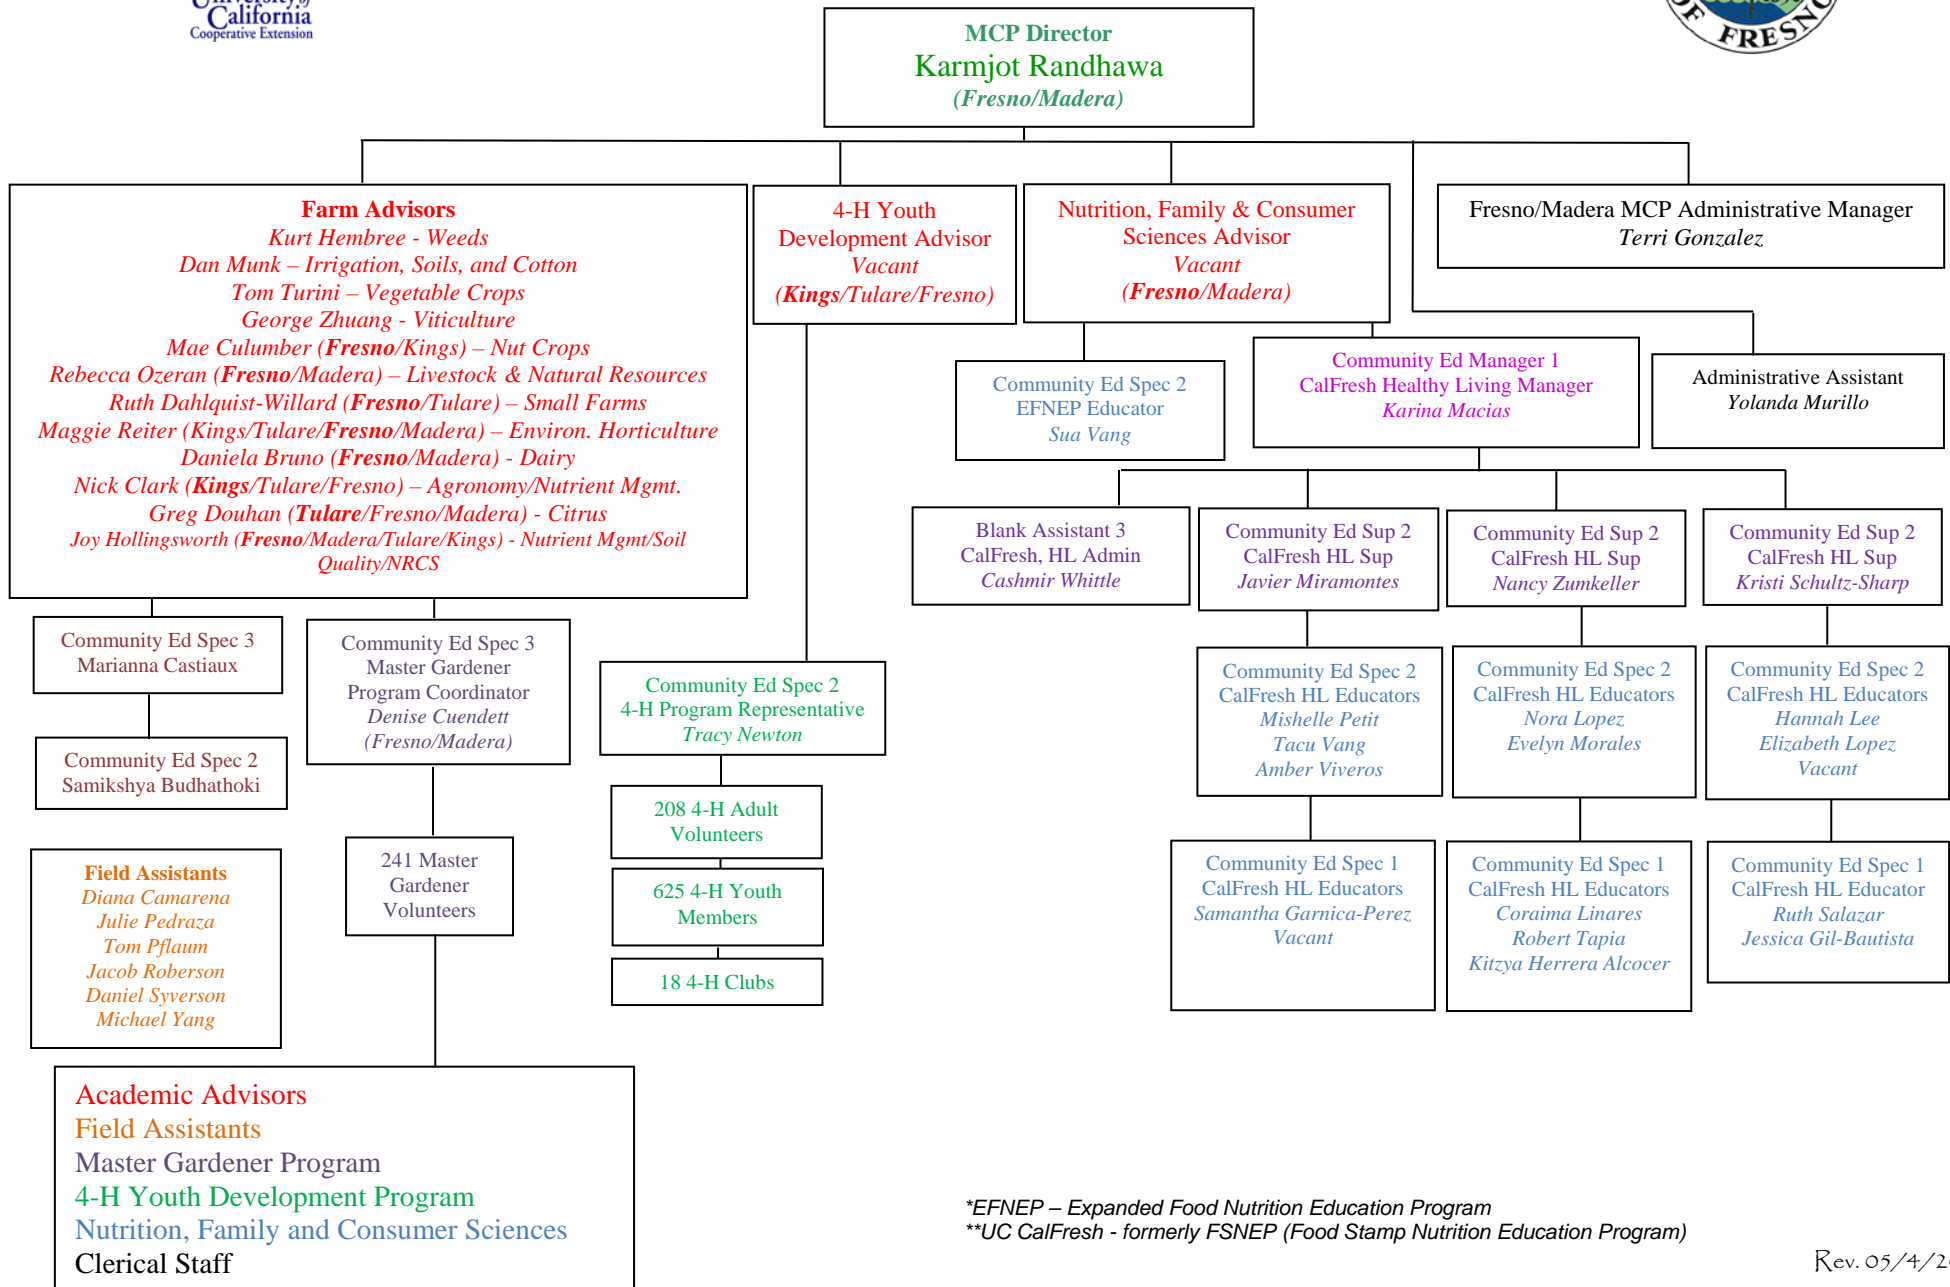

UNIVERSITY OF CALIFORNIA COOPERATIVE EXTENSION
University of California/County of Fresno Cooperating

ORGANIZATIONAL CHART

*EFNEP – Expanded Food Nutrition Education Program

**UC CalFresh - formerly FSNEP (Food Stamp Nutrition Education Program)