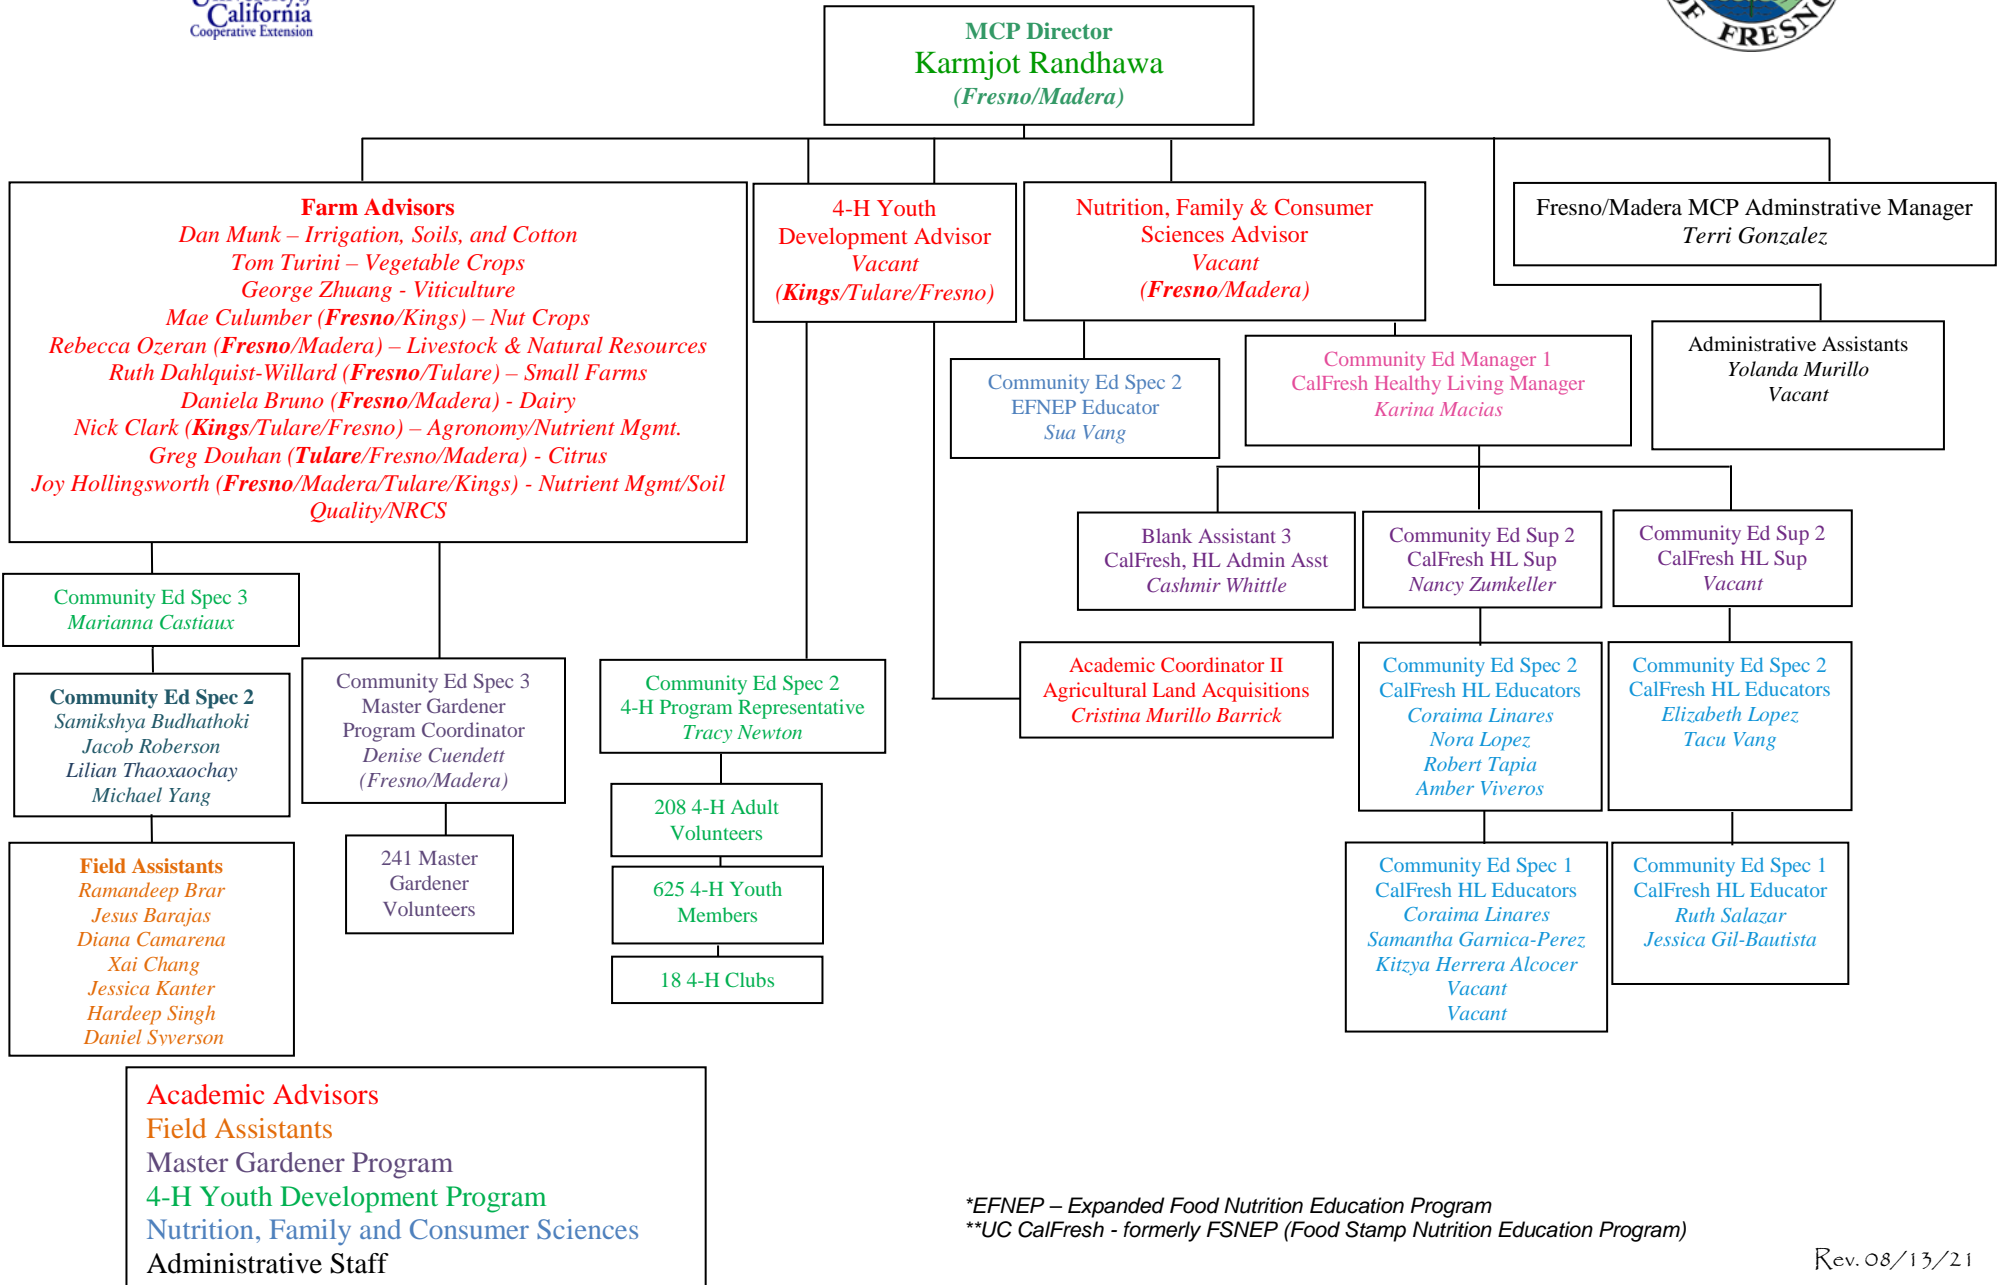

UNIVERSITY OF CALIFORNIA COOPERATIVE EXTENSION
University of California/County of Fresno Cooperating

ORGANIZATIONAL CHART

*EFNEP – Expanded Food Nutrition Education Program
 **UC CalFresh - formerly FSNEP (Food Stamp Nutrition Education Program)