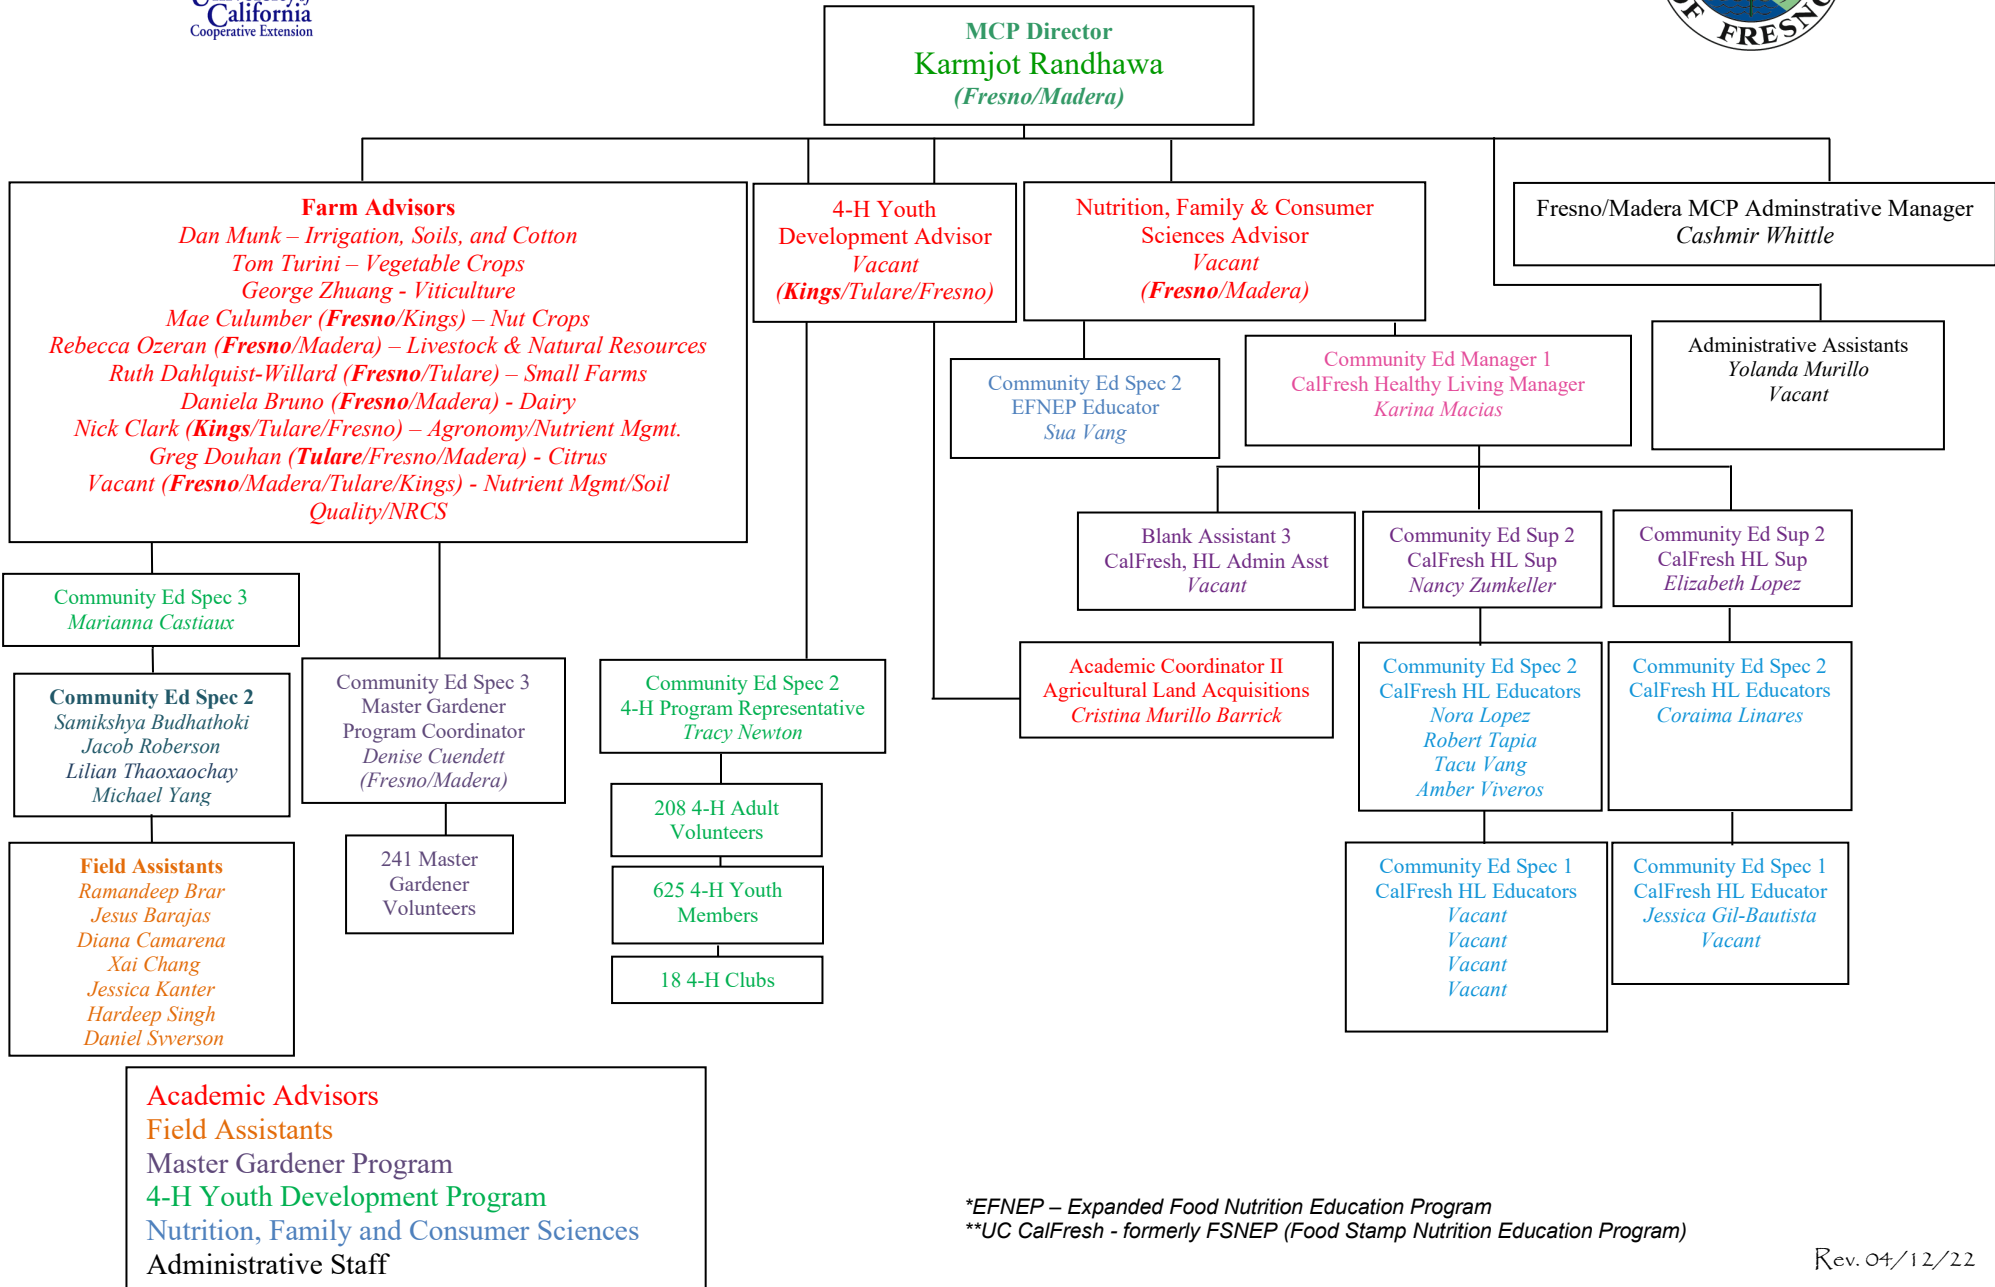

**UNIVERSITY OF CALIFORNIA COOPERATIVE EXTENSION**  
**University of California/County of Fresno Cooperating**

**ORGANIZATIONAL CHART**

\*EFNEP – Expanded Food Nutrition Education Program  
 \*\*UC CalFresh - formerly FSNEP (Food Stamp Nutrition Education Program)