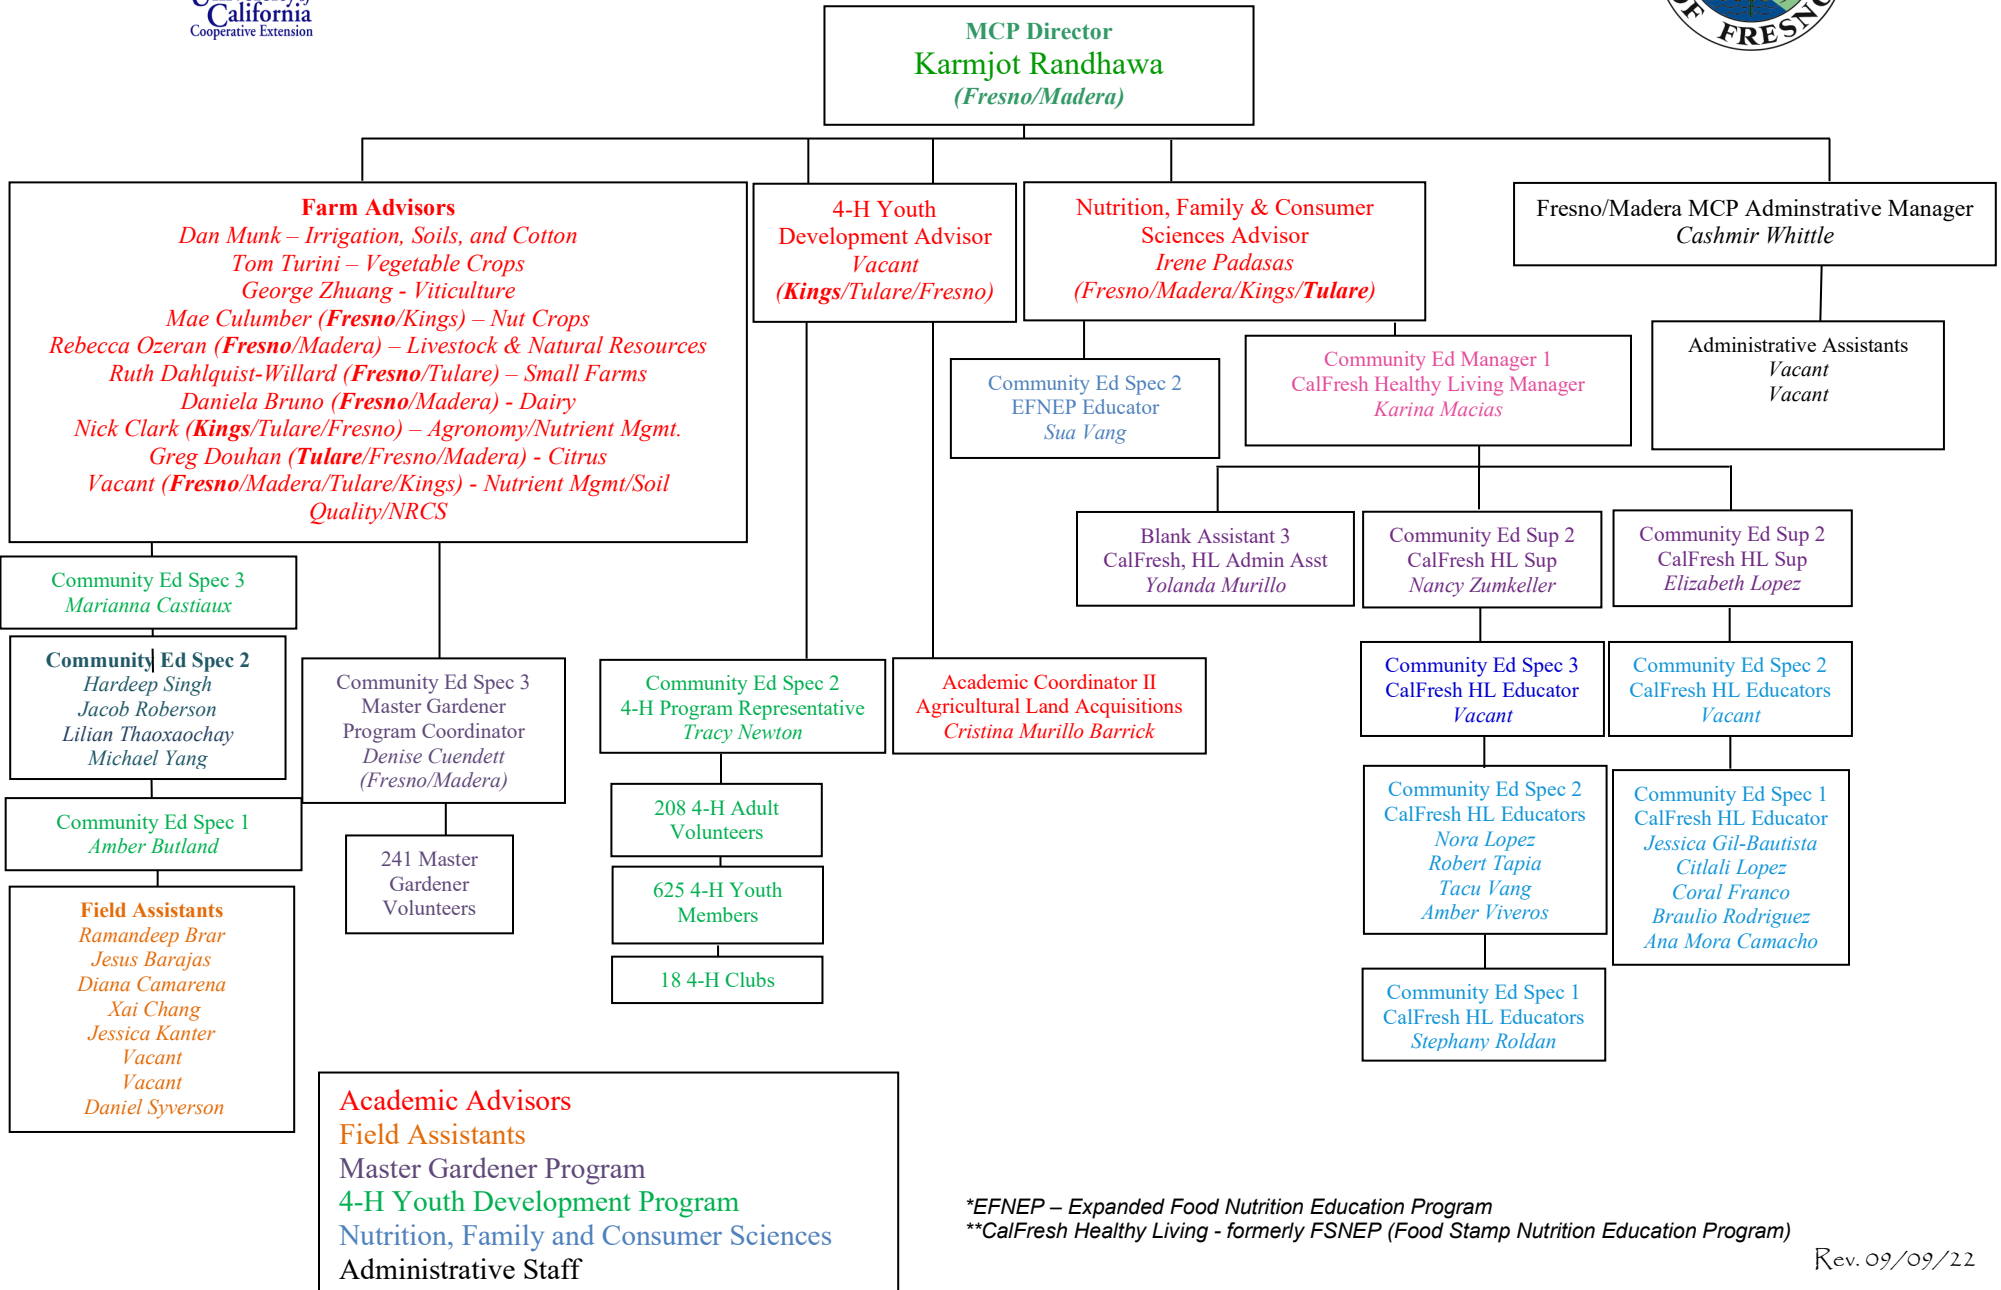

UNIVERSITY OF CALIFORNIA COOPERATIVE EXTENSION
University of California/County of Fresno Cooperating

ORGANIZATIONAL CHART

*EFNEP – Expanded Food Nutrition Education Program

**CalFresh Healthy Living - formerly FSNEP (Food Stamp Nutrition Education Program)