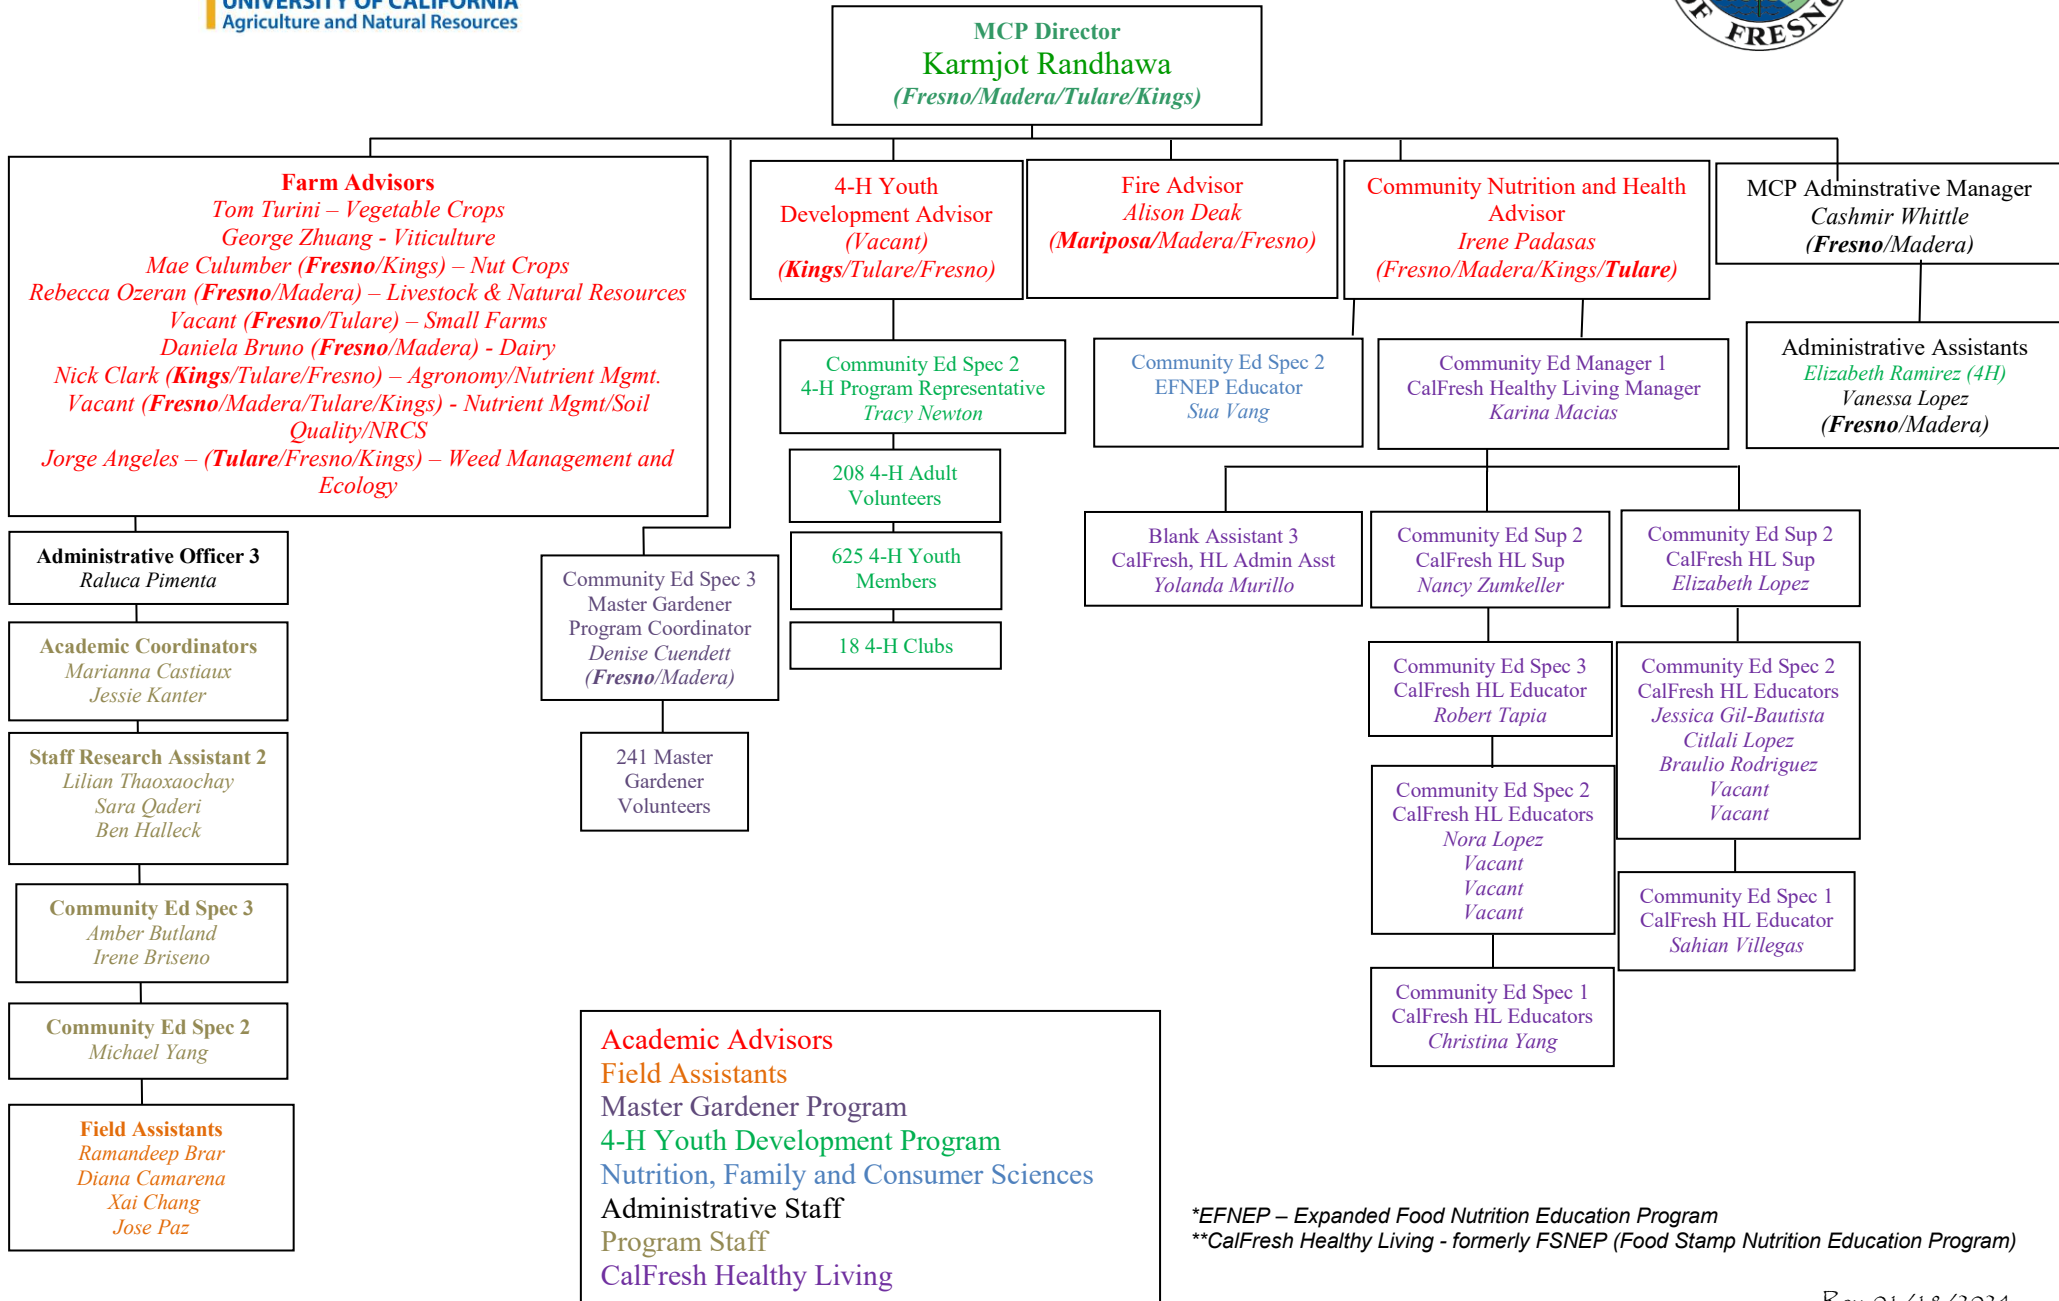

UNIVERSITY OF CALIFORNIA
Agriculture and Natural Resources

UNIVERSITY OF CALIFORNIA COOPERATIVE EXTENSION
University of California/County of Fresno Cooperating

ORGANIZATIONAL CHART

*EFNEP – Expanded Food Nutrition Education Program
**CalFresh Healthy Living - formerly FSNEP (Food Stamp Nutrition Education Program)