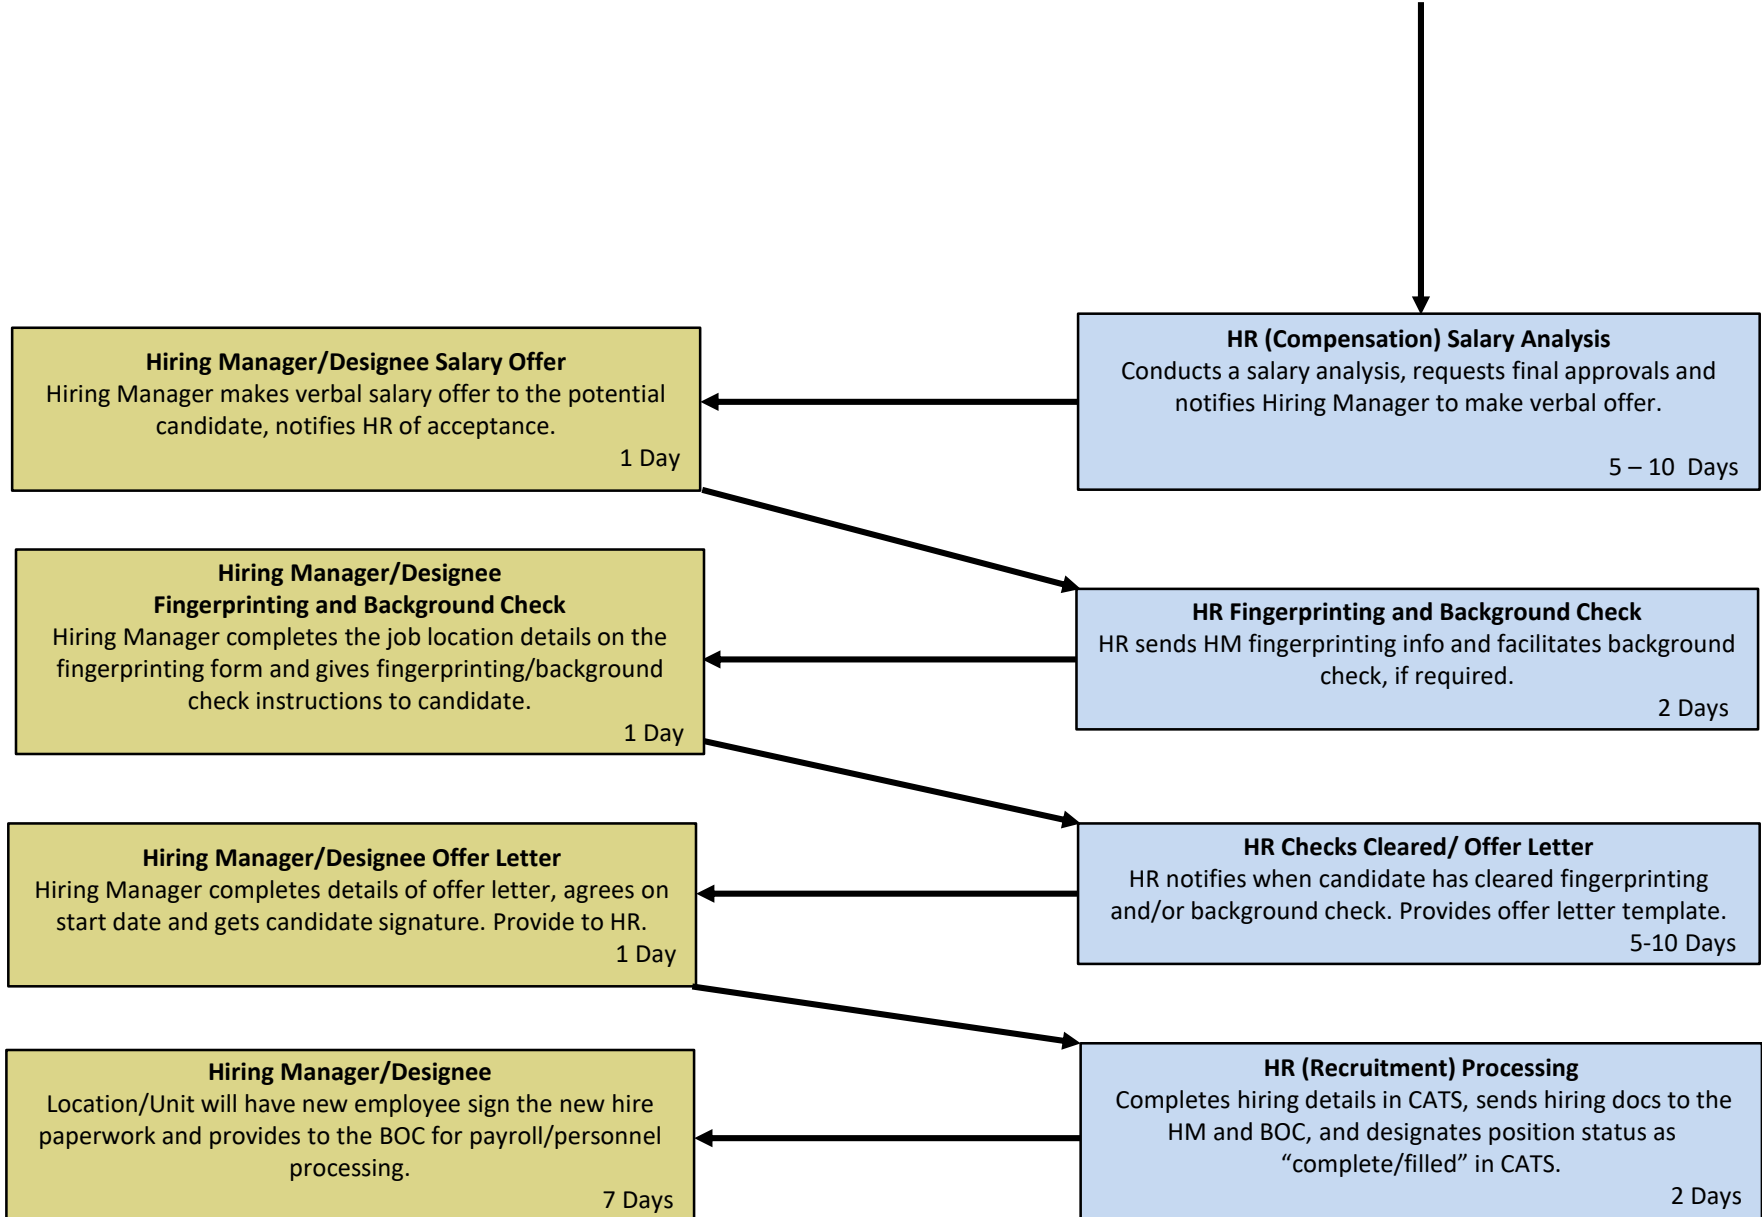

Timeline – Identified Candidate

HIRING MANAGER RESPONSIBILITIES

SPU RESPONSIBILITIES

ID'd: 7 – 9 Weeks Average Time to Fill

Acc: 2 – 5 Weeks Average Time to Fill

23 Days

34 Days