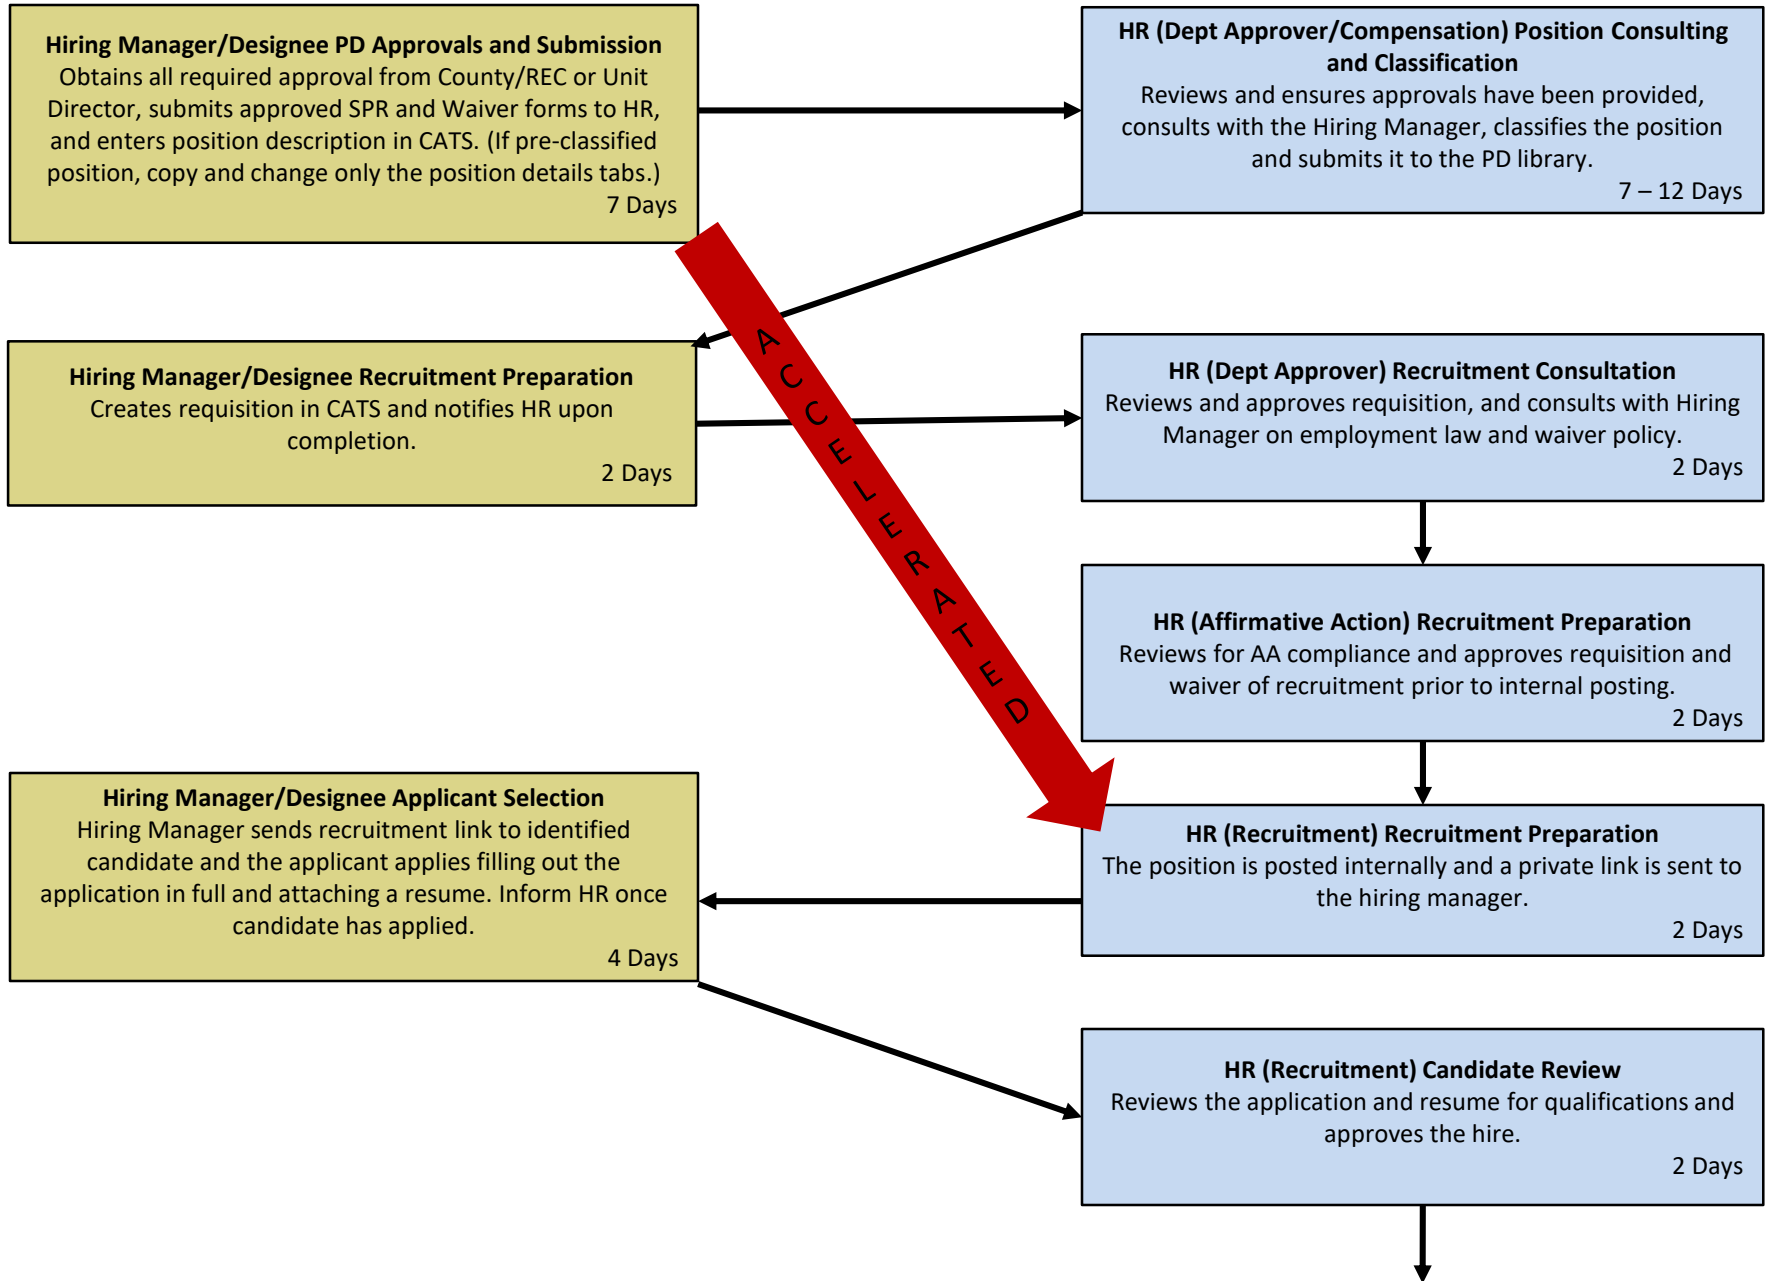

Timeline – Identified Candidate

HIRING MANAGER RESPONSIBILITIES

SPU RESPONSIBILITIES

ID'd: 7 – 9 Weeks Average Time to Fill

Acc: 2 – 5 Weeks Average Time to Fill

23 Days

34 Days