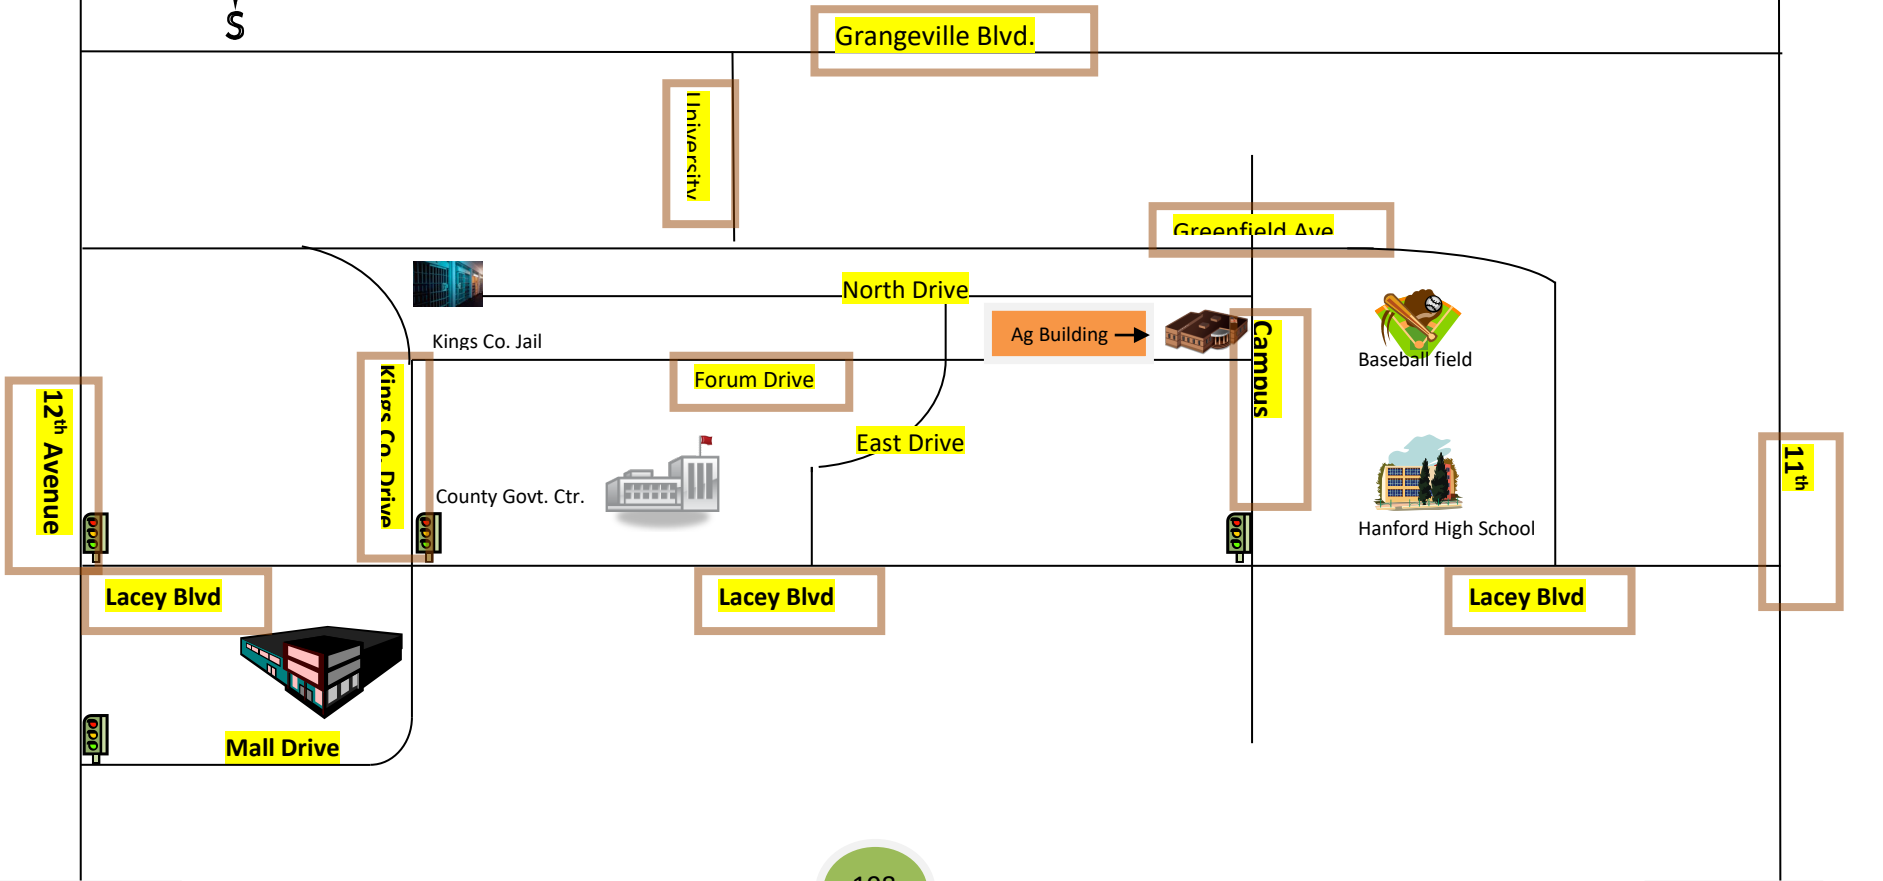

**University of California Cooperative Extension**  
**680 N. Campus Drive, Suite A**  
**Hanford, CA 93230 (559) 852-2730**

West to I-5

East to 99

**FROM THE WEST-INTERSTATE 5**

Exit I-5 at 198. Go East for about 33 miles to 12<sup>th</sup> Avenue in Hanford. Exit on 12<sup>th</sup> Avenue and turn left at cross freeway. Turn right on Lacey Blvd (third traffic light). Continue and turn left on Campus Drive (second traffic light). The Agriculture Building and Ag Multi-Purpose Meeting Room is located about ¼ mile ahead on the left at 680 N. Campus Drive.

*Suite A- University of California Cooperative Extension Office*  
*Suite B- Ag Commissioner*  
*Suite F- Multi-purpose room- (behind the Ag Building).*

**FROM THE EAST OR SOUTH  
 FROM HIGHWAY 99 (Visalia or South)**

Take Highway 198 West from Highway 99 approximately 18 miles to 12<sup>th</sup> Avenue in Hanford. Exit and turn right on 12<sup>th</sup> Avenue. Turn right on Lacey Blvd. (third traffic light). Continue to Campus Drive (second traffic light) and turn left. The Agriculture Building and Ag Multi-Purpose Meeting room is located about ¼ mile ahead on the left at 680 N. Campus Drive.

*Suite A-University of California Cooperative Extension Office*  
*Suite B-Ag Commissioner*  
*Suite F- Multi-purpose room-(behind the Ag Building).*