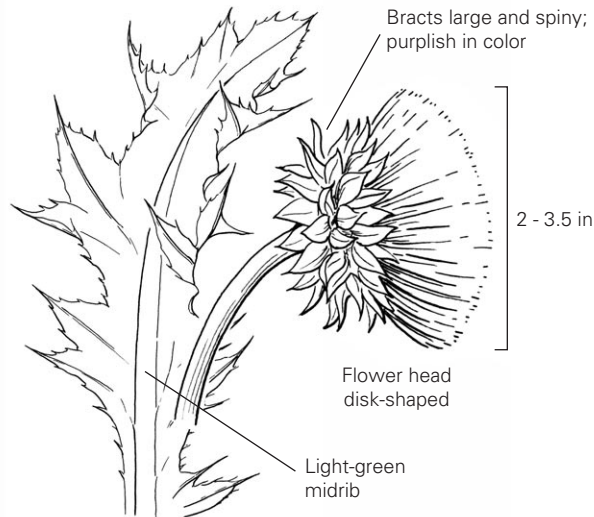

Donaldson

- Also Known As** Nodding thistle
- Origin** Nonnative, invasive
- Habitat** Pastures, forest, rangelands, roadsides, waste areas, ditches
- Life Cycle** Biennial
- Flowering Time** Mid-July to fall
- Management** Dig, removing top 2 inches of root; herbicides are available
- Noxious Weed List** Nevada-YES; California-YES, A-rated

- Height: 1 - 6 ft commonly 3 - 4 ft
- Stems: spiny and winged
- Leaves: smooth, prominent light-green midrib
- Flowers: single, very large flower at end of bent, naked stem
- Flower color: deep pink to purple