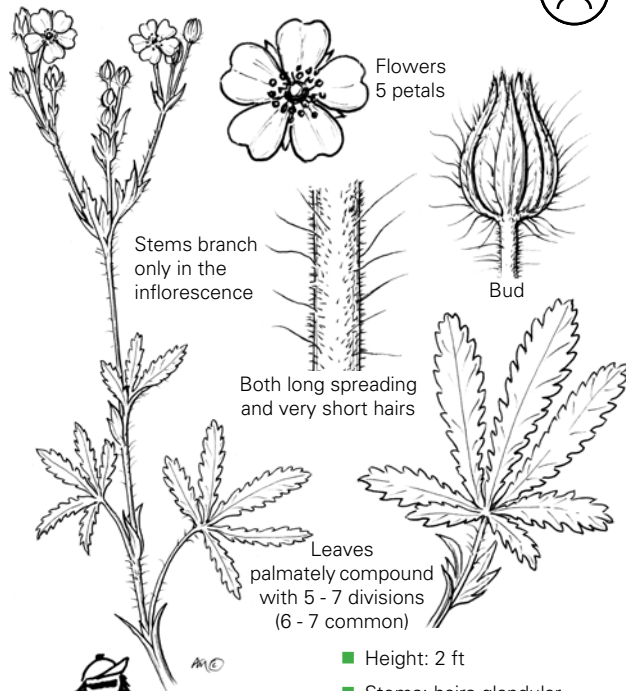

D.Tomaso

<b>Also Known As</b>	Roughfruit cinquefoil
<b>Origin</b>	Nonnative, invasive
<b>Habitat</b>	Roadsides, pastures, rangeland, wildlands, disturbed areas
<b>Life Cycle</b>	Tap-rooted perennial
<b>Flowering Time</b>	May to July
<b>Relative Abundance</b>	Infrequent
<b>Management</b>	Dig, removing as much root as possible; herbicides are available
<b>Noxious Weed List</b>	Nevada A-rated; California-NO

- Height: 2 ft
- Stems: hairs glandular, almost appearing shiny
- Leaves: upper and lower surfaces stiff-hairy; undersides green (not silvery like most potentillas); hairs glandular, almost appearing shiny
- Growth form: shrub
- Flower color: light yellow