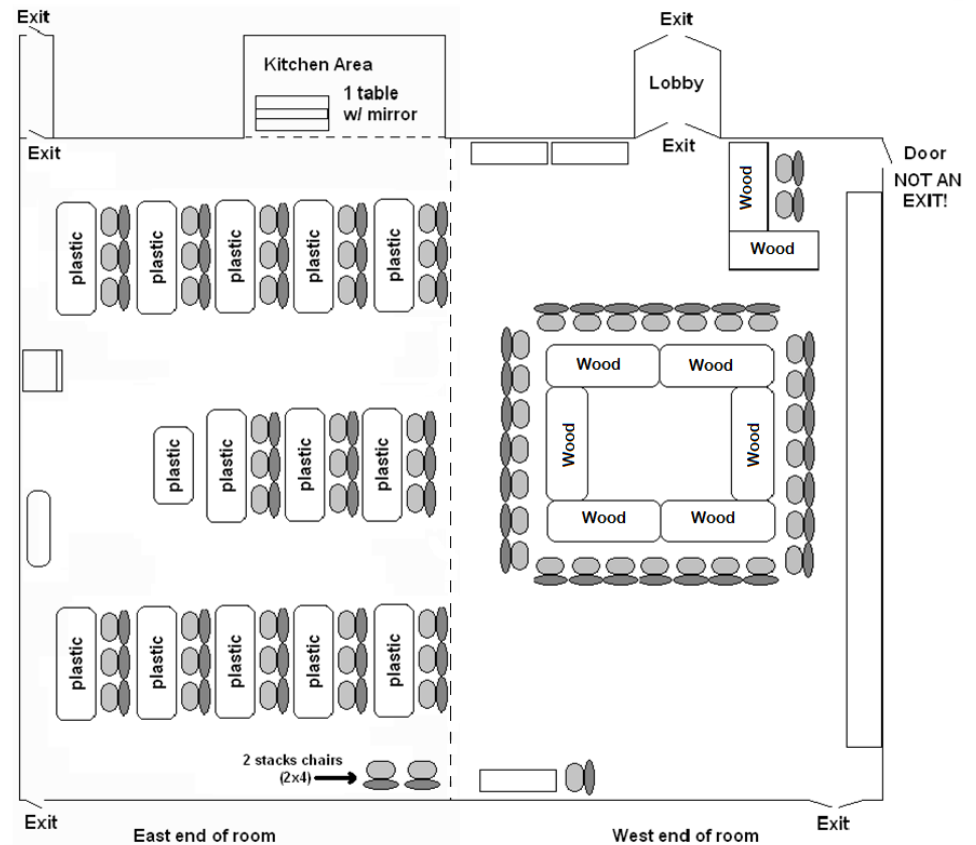

### Auditorium Style Seating

150 persons

### Conference Style Seating

(Groups with tables)

100 persons

Available equipment assigned to Classroom

20 long plastic tables & 6 long wood tables

5 narrow wood tables

2 small wood tables

96 stacking chairs

Items not in standard set-up available upon request

56 folding chairs on portable rack

Additional tables or chairs are not to be brought in as  
it exceeds safety limits.

**Classroom Setup**