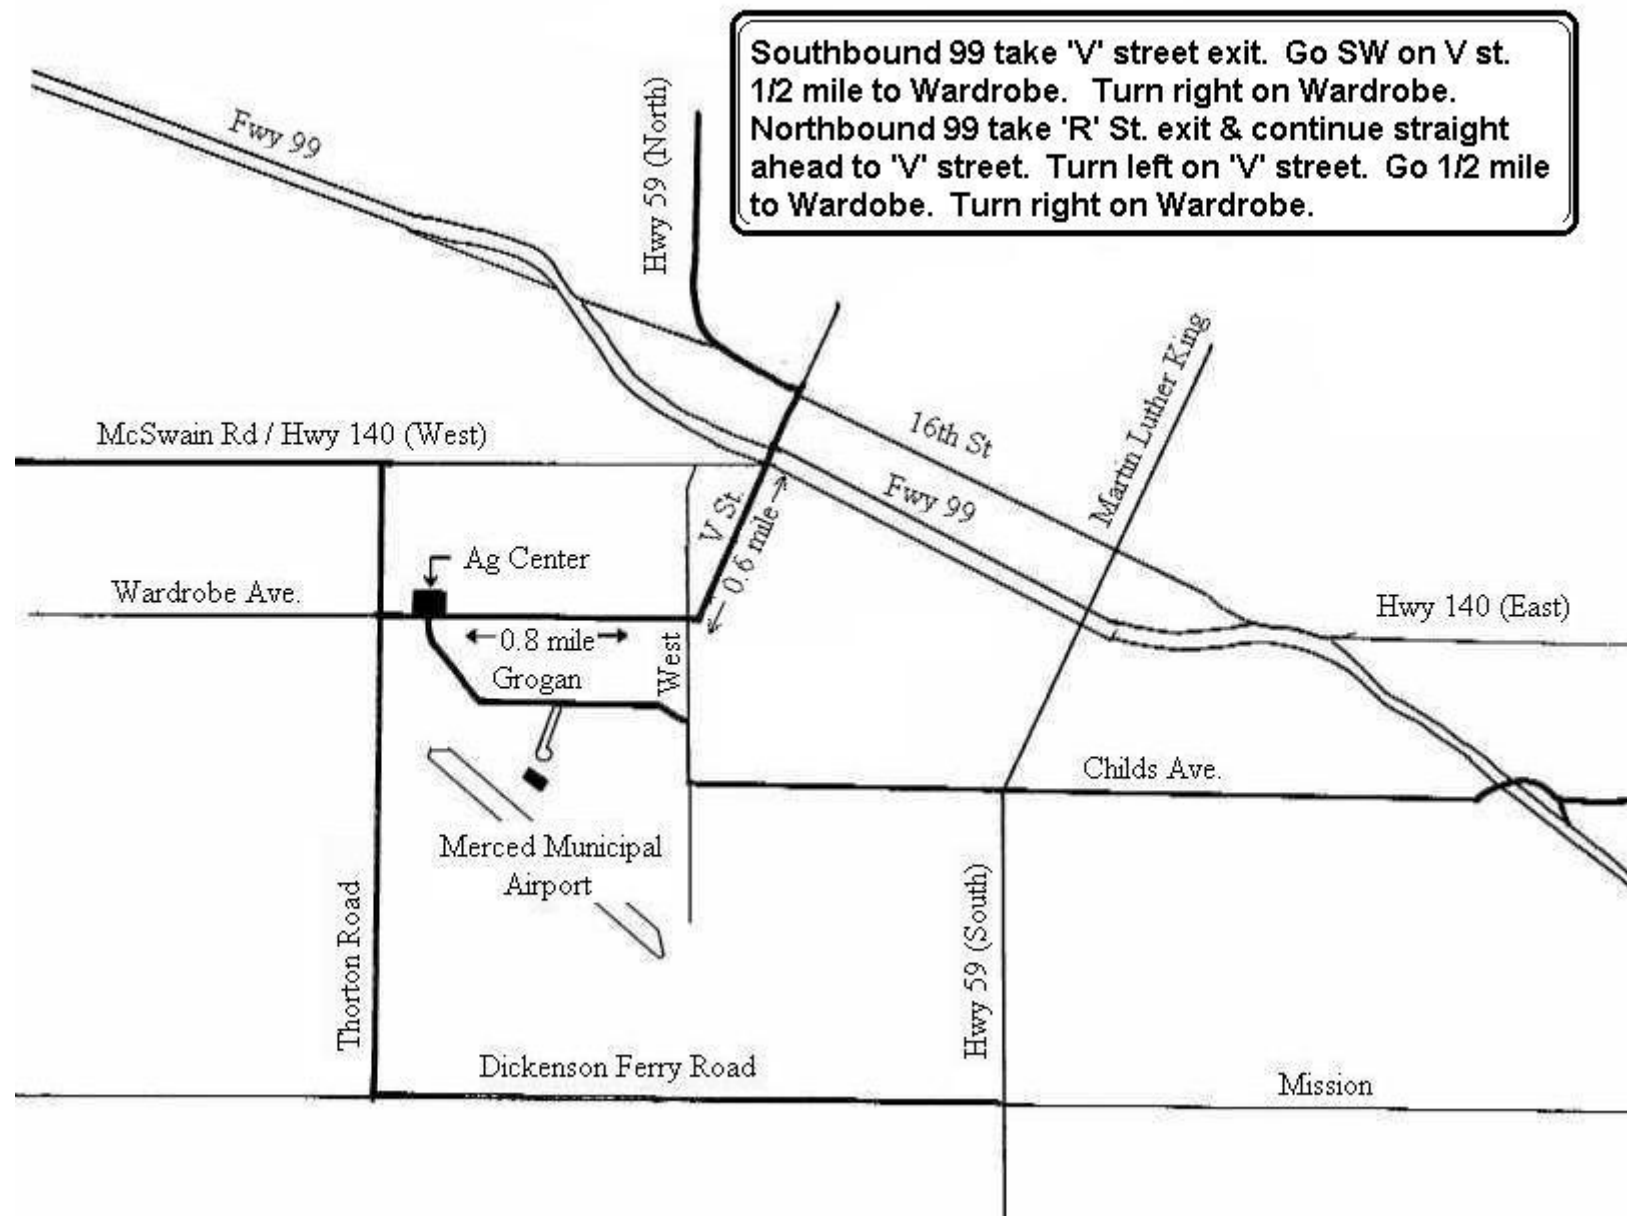


**Original Image**

Size: (811w X 617h at 66,841 KB)

URL: <http://cemerced.ucanr.edu/files/40728.jpg>

**Current Display Image**

Size: (550w X 418h at 66,841 KB)

URL: <http://cemerced.ucanr.edu/files/40728display.jpg>

Thumbnail

Size: Reduced and Made Square

URL: <http://cemerced.ucanr.edu/files/40728square.jpg>