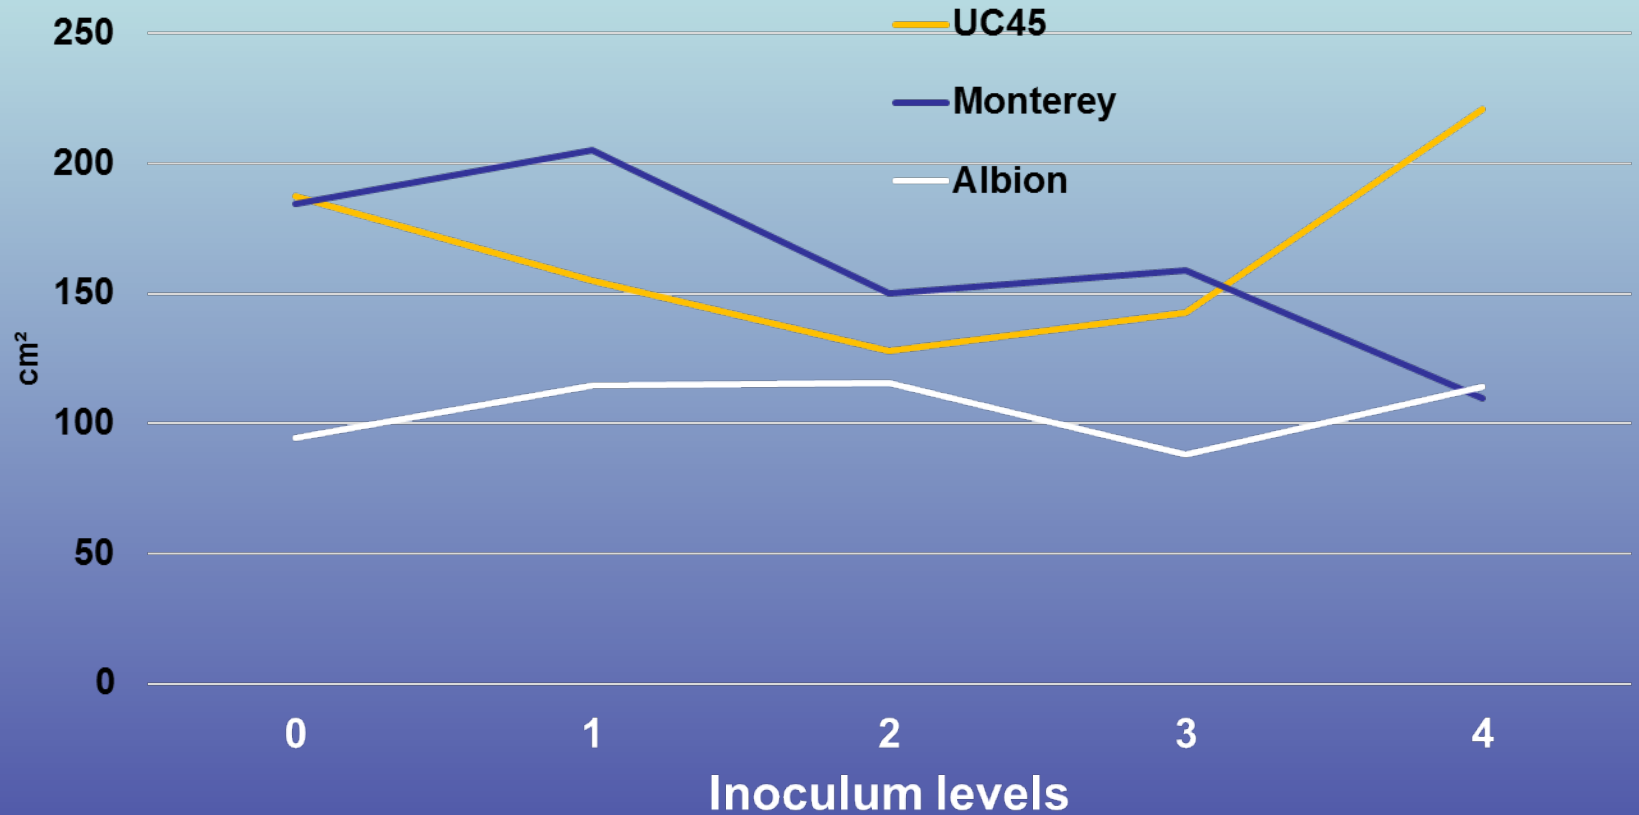

How much Fusarium in soil can my strawberry handle?

2000 CFUs per gram (4),
1000 CFUs per gram (3),
500 CFUs per gram (2),
100 CFUs per gram (1),
0 CFU (just sand) (0).

Plant size in response to Fusarium

Plant size on 01-05-2018

Albion in response to Fusarium

Monterey in response to Fusarium

SD UC 45 in response to Fusarium

Fruit yield in response to Fusarium

Yield, g/plant through March 2019