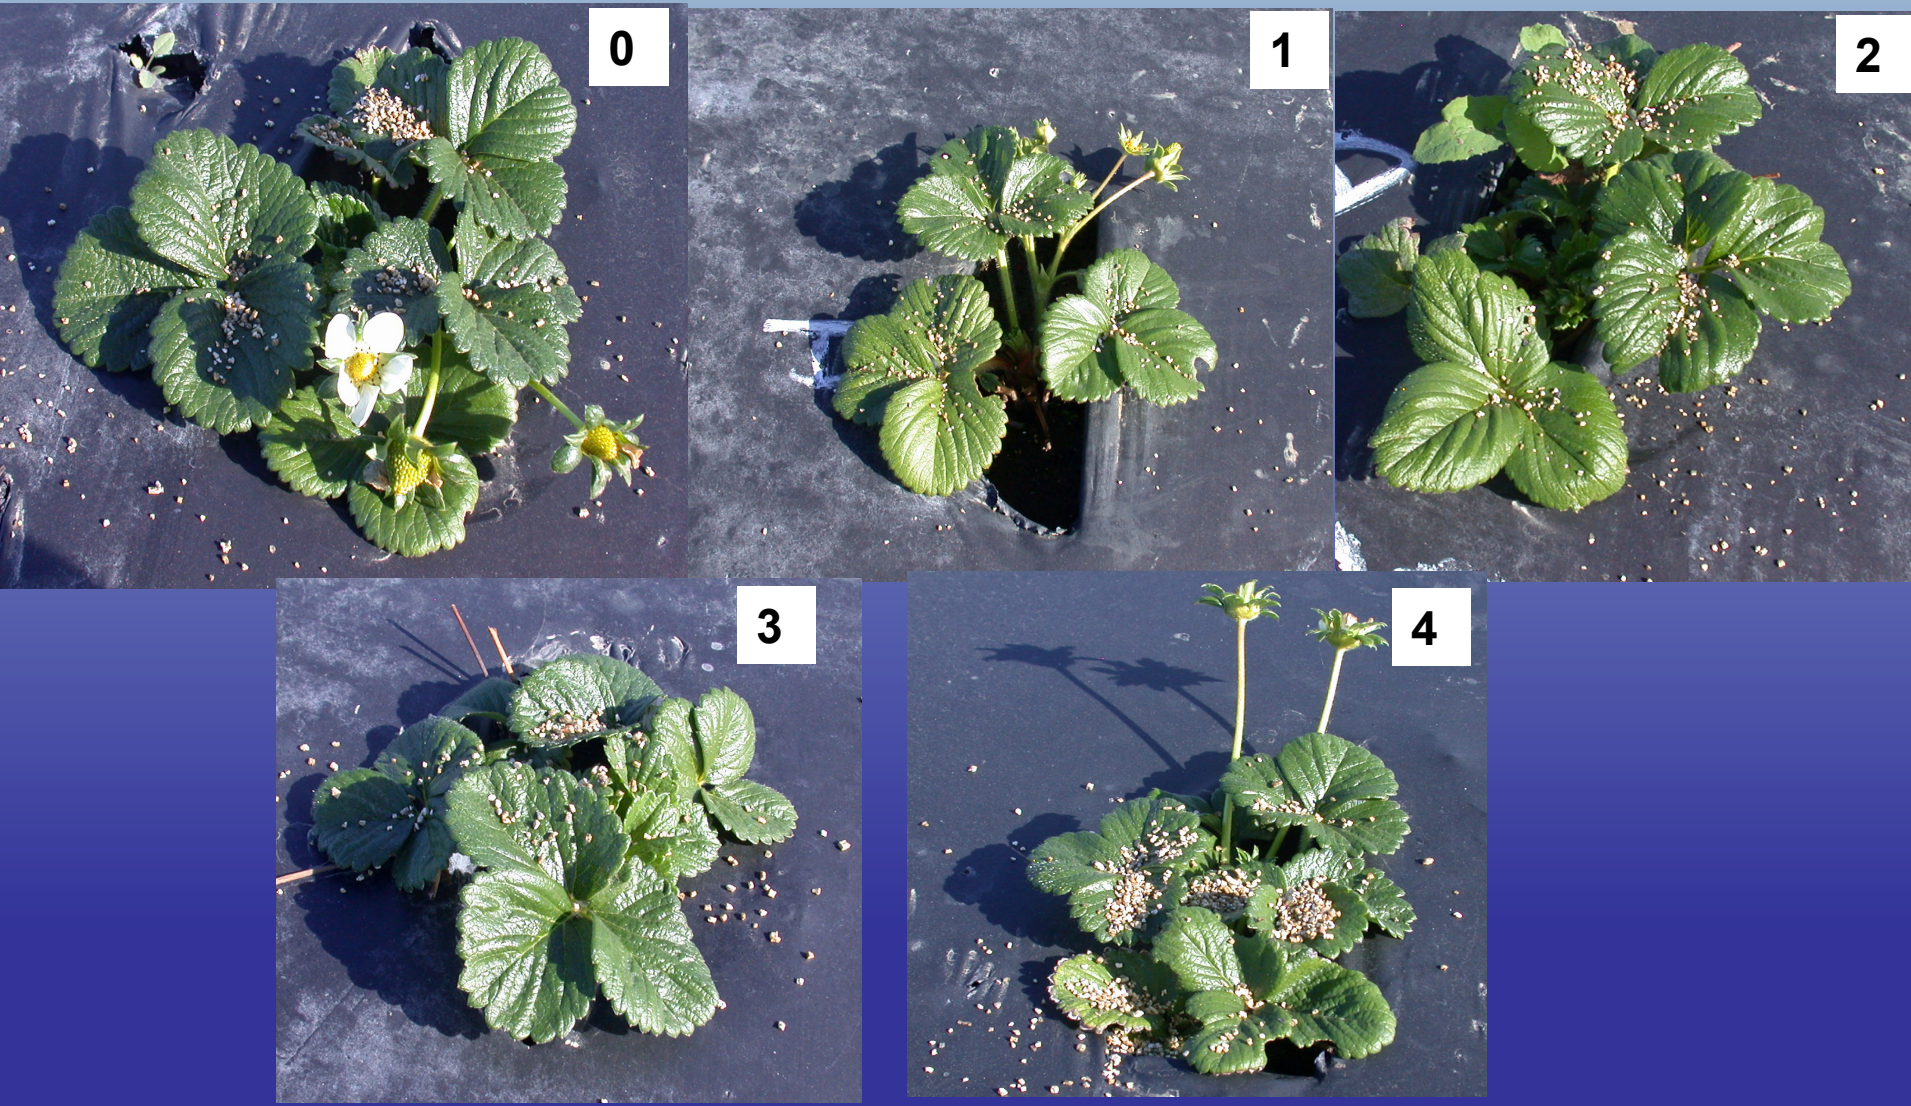

How much Fusarium in soil can my strawberry handle?

2000 CFUs per gram (4),
1000 CFUs per gram (3),
500 CFUs per gram (2),
100 CFUs per gram (1),
0 CFU (just sand) (0).

Plant size in response to Fusarium

Plant size on 01-05-2018

Albion in response to Fusarium

Monterey in response to Fusarium

SD UC 45 in response to Fusarium

Fruit yield in response to Fusarium

Yield, g/plant through March 2019