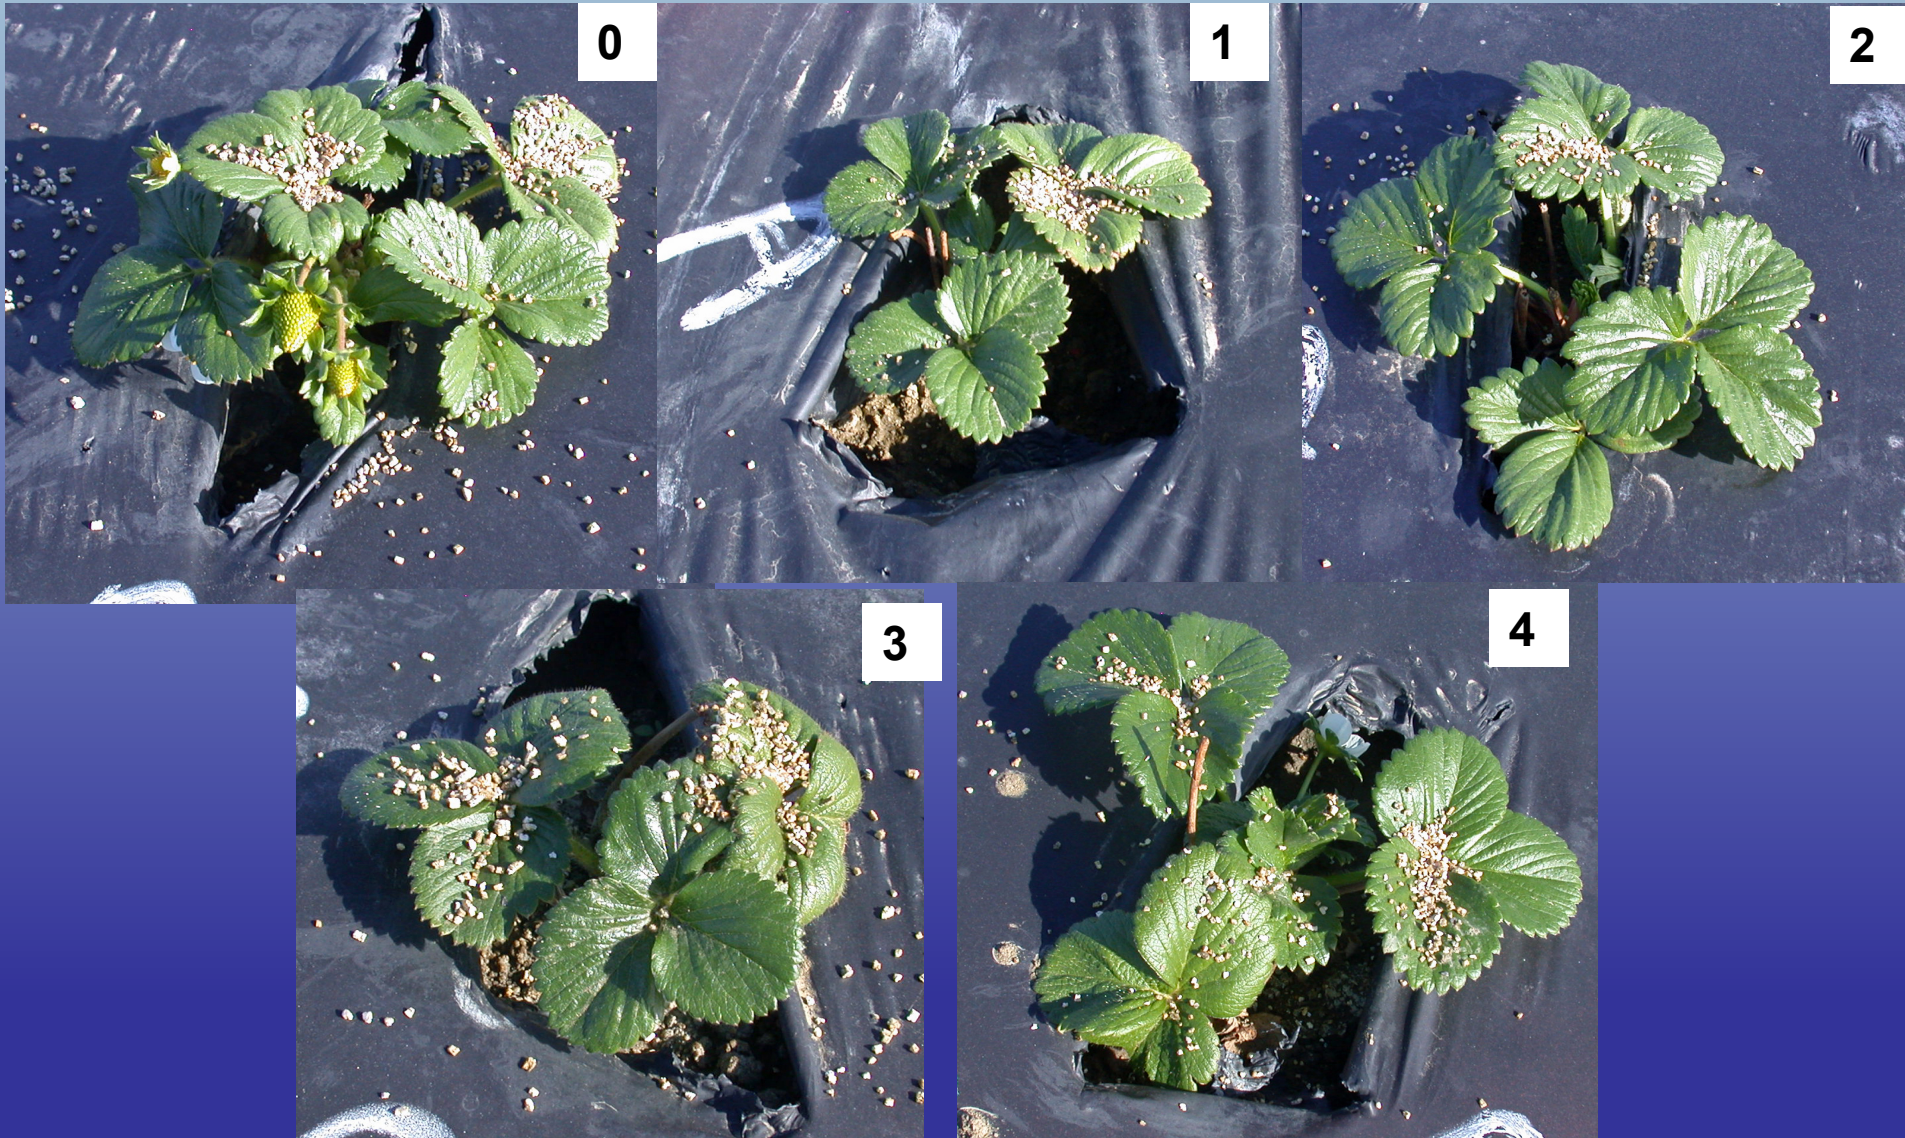

How much Fusarium in soil can my strawberry handle?

2000 CFUs per gram (4),
1000 CFUs per gram (3),
500 CFUs per gram (2),
100 CFUs per gram (1),
0 CFU (just sand) (0).

Plant size in response to Fusarium

Plant size on 01-05-2018

Albion in response to Fusarium

Monterey in response to Fusarium

SD UC 45 in response to Fusarium

Fruit yield in response to Fusarium

Yield, g/plant through March 2019